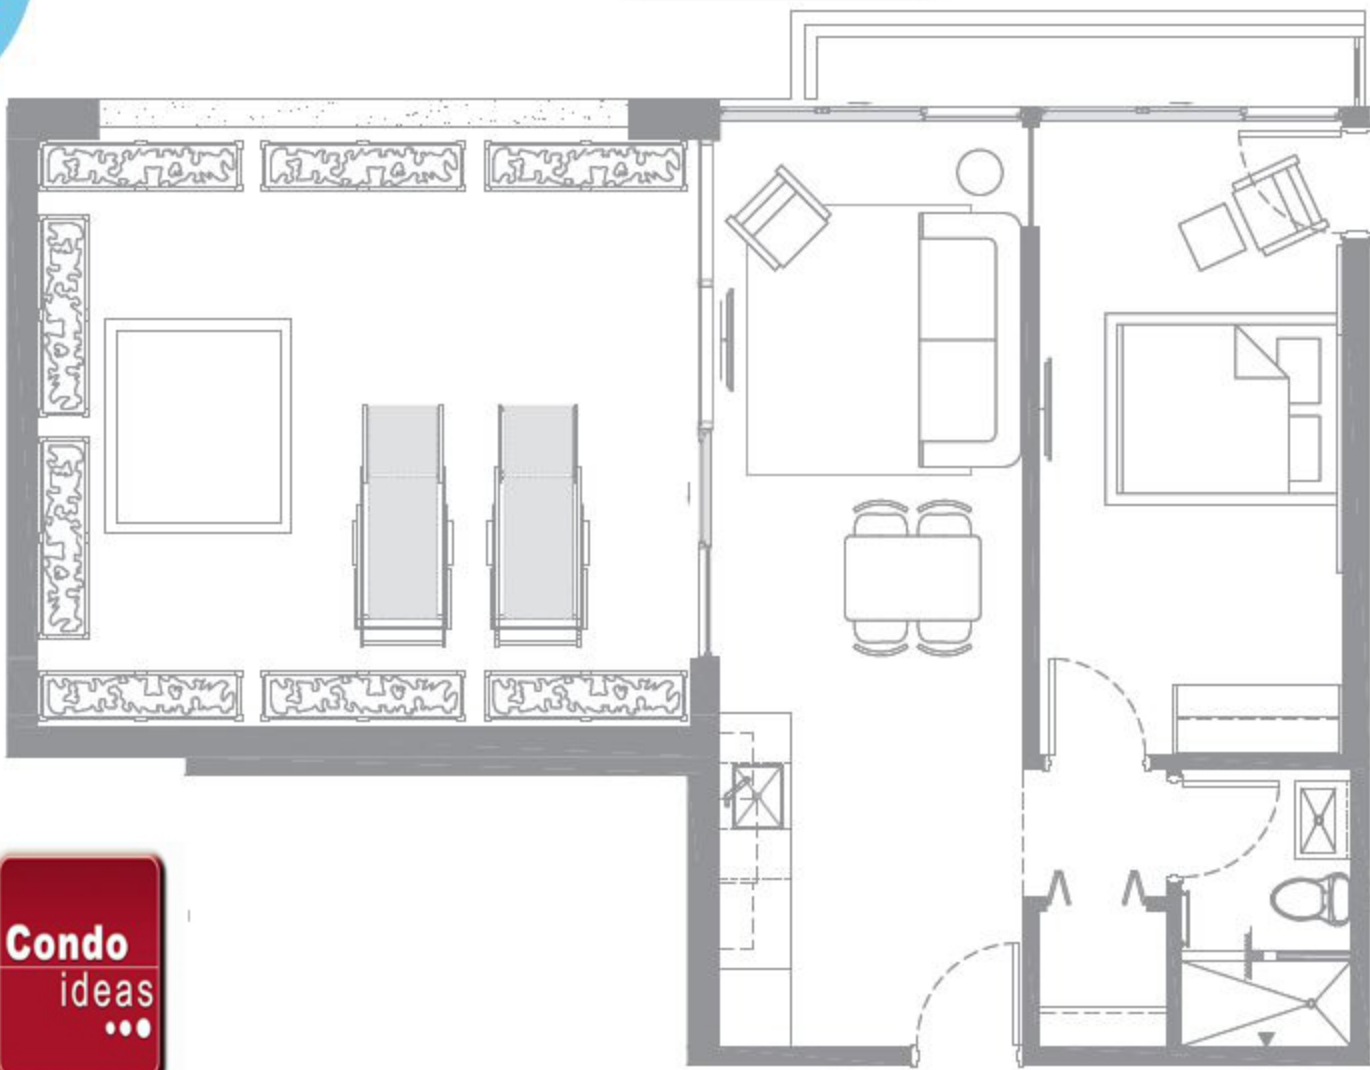

# Type F2

One-Bedroom / One-Bathroom  
Interior: 557 ft<sup>2</sup> / 52 m<sup>2</sup>  
Terrace: 405 ft<sup>2</sup> / 38 m<sup>2</sup>  
Total: 962 ft<sup>2</sup> / 89 m<sup>2</sup>

Contact: [Condoideas.com](http://Condoideas.com)  
Tel. (305) 428-2439  
Fax. (305) 675-2779  
Email. [Info@condoideas.com](mailto:Info@condoideas.com)  
Web [www.condoideas.com](http://www.condoideas.com)