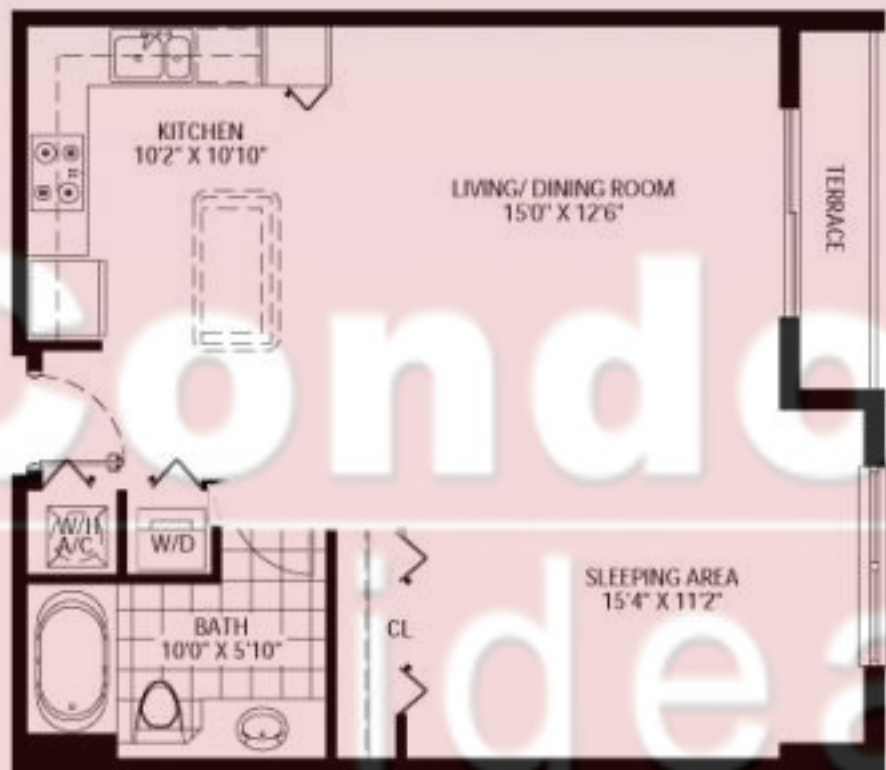

THE LOFT

D O W N T O W N

Unit A2

1 Bedroom
1 Bath

Under A/C
685 sq. ft.
63.64 m²