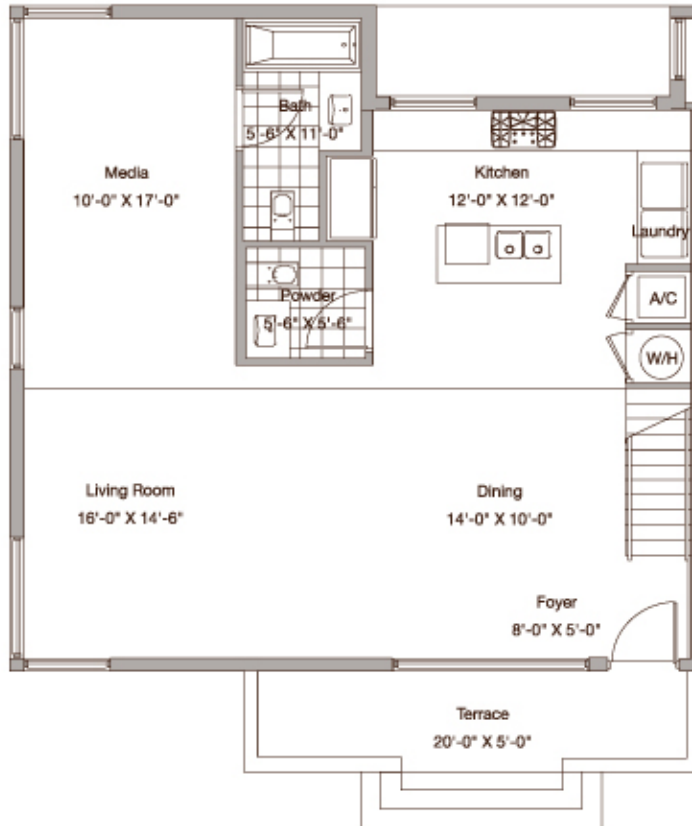

SECOND FLOOR

www.Condoideas.com

FIRST FLOOR

Condominium C - LOFT Unit L101
Apt. SQFT 1.520 - Terrace SQFT 90

Contact: Condoideas.com
Tel. (305) 428-2439
Fax. (305) 675-8327
Email. info@condoideas.com
Web. www.condoideas.com