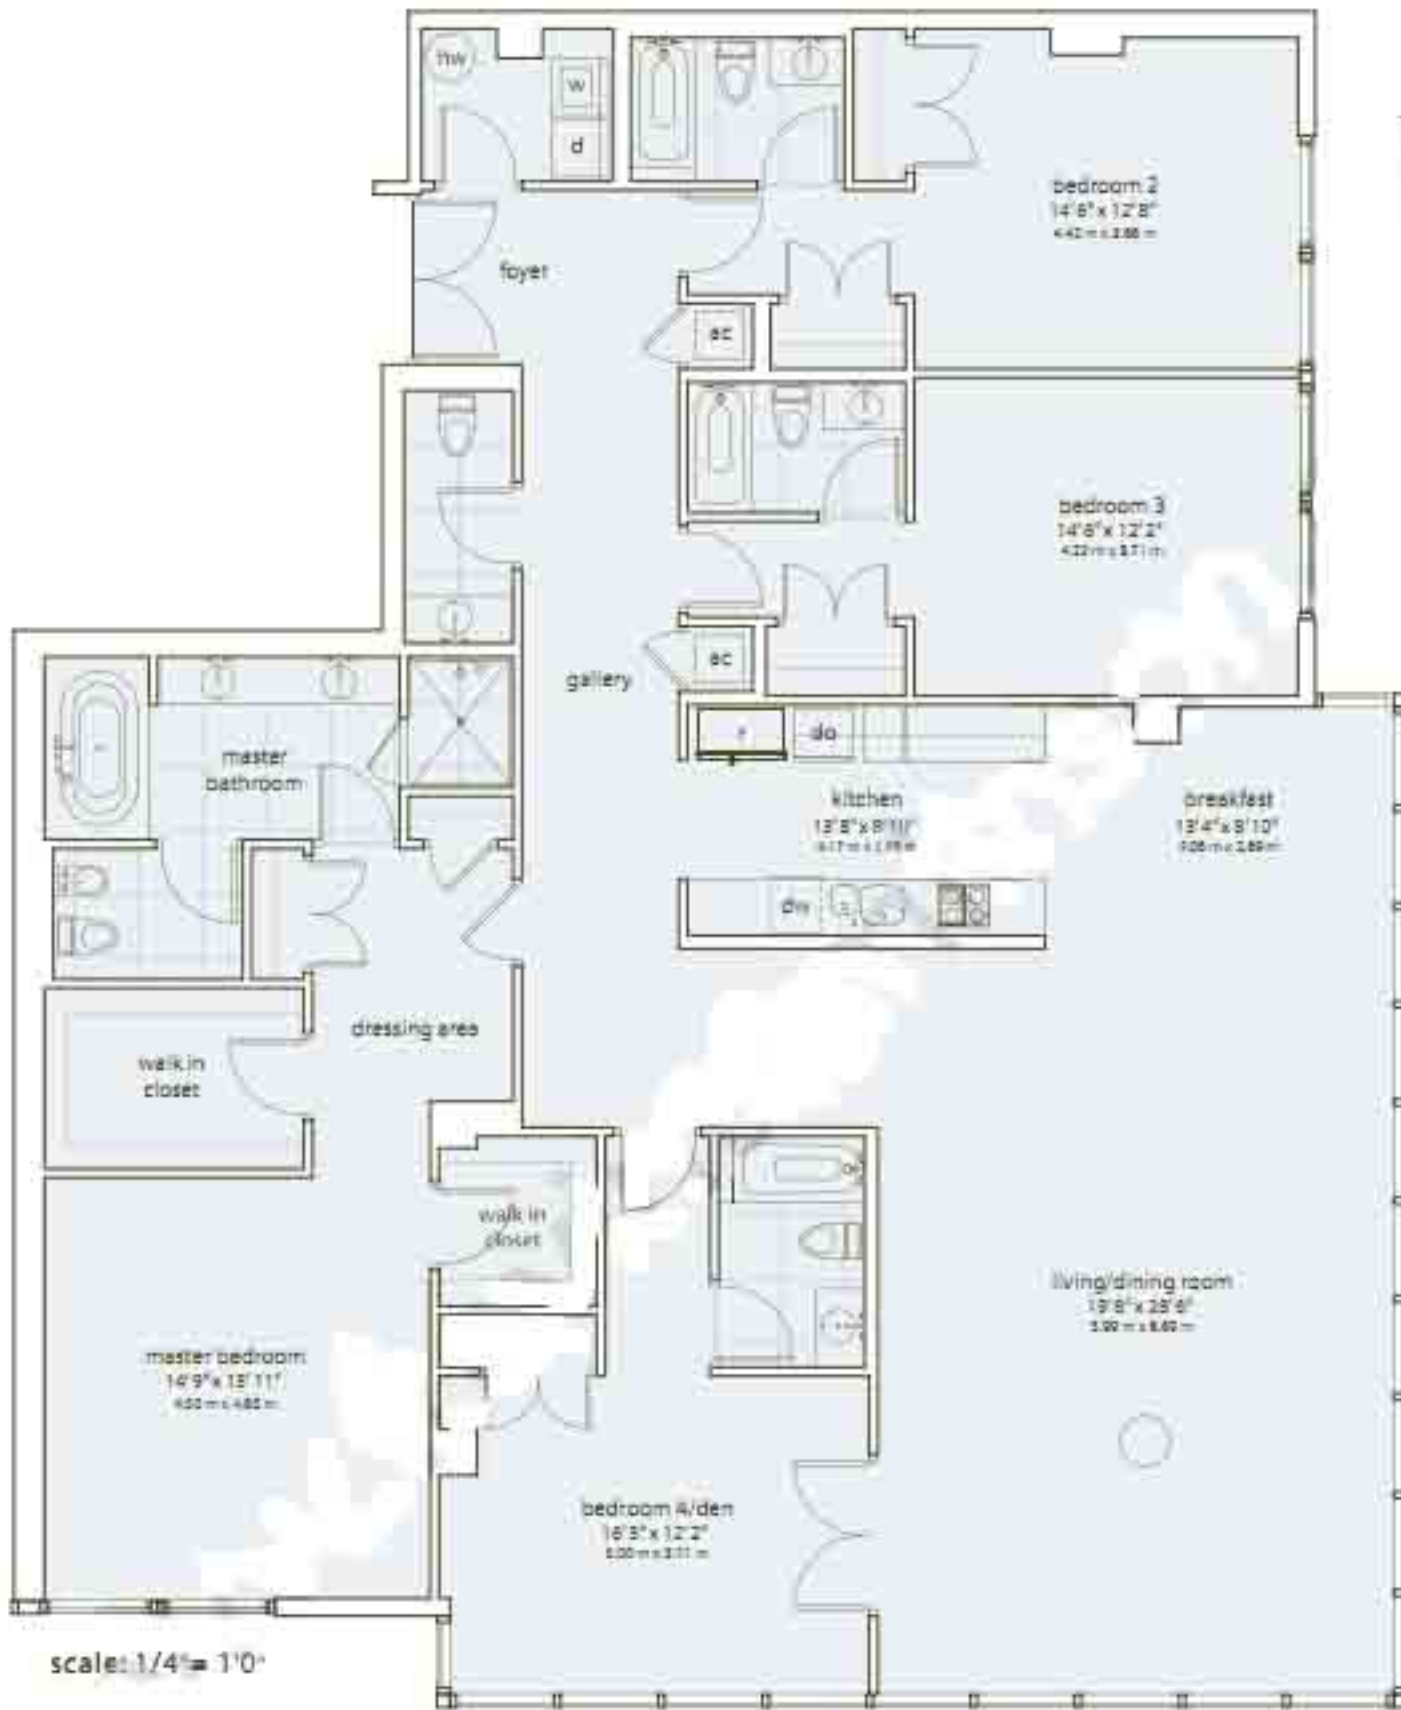

Condoideas Realty Group
 90 Alton Road, Miami Beach, FL, 33139
 www.condoideas.com
 info@condoideas.com

residences 404
 504
 604

area measurements

total	2788 sq ft	256.97 meters
-------	------------	---------------

SPAR
 residences 404,504,604