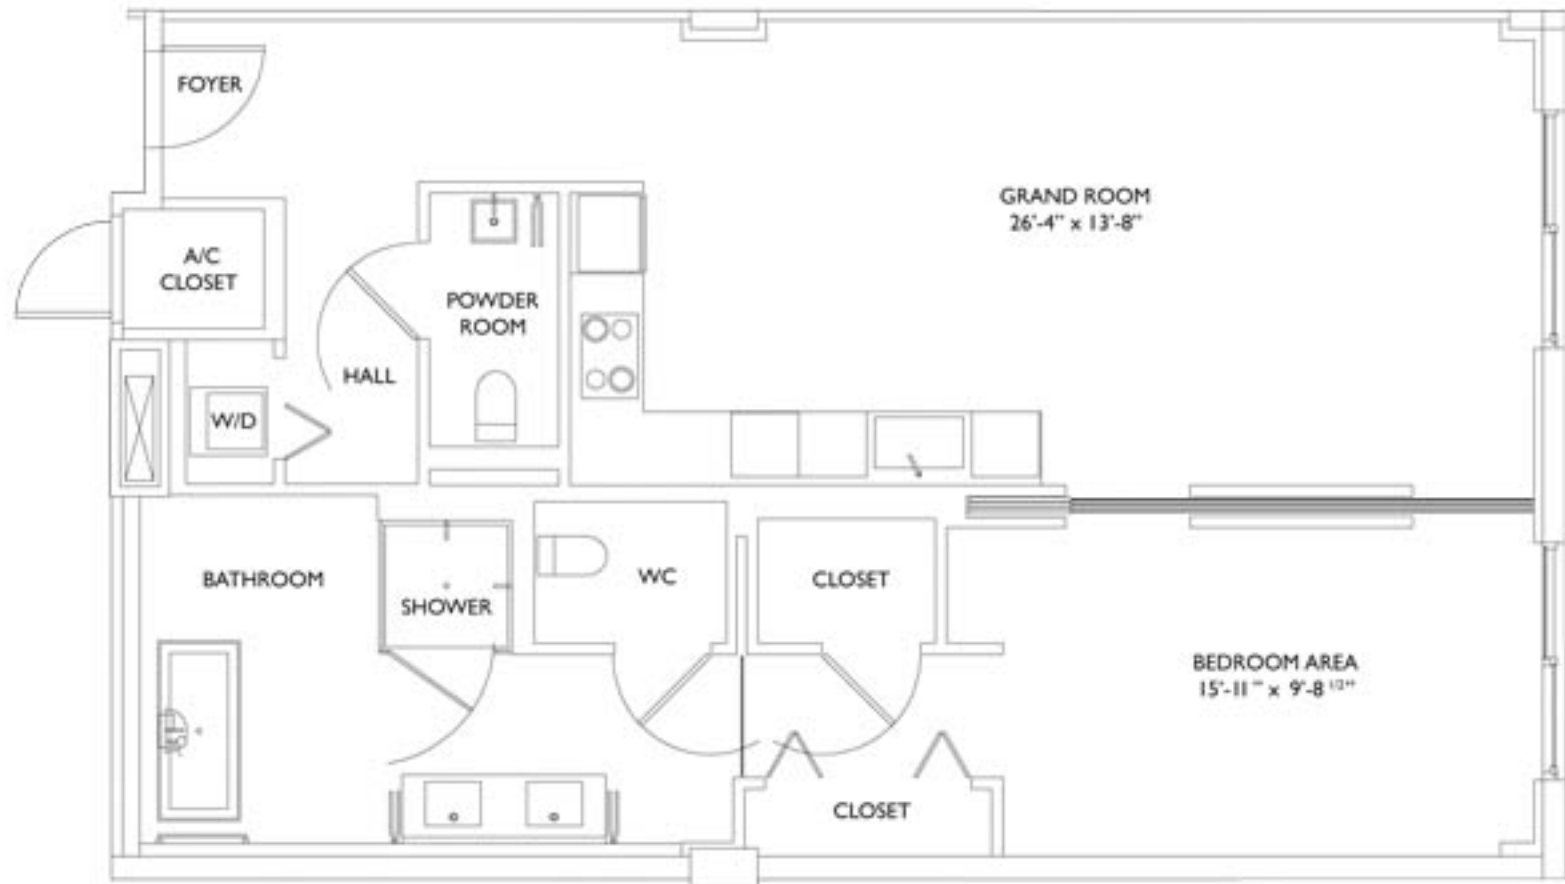

Boulan South Beach
Unit 10
1B/1.5B
1000 SqFt

Condoideas Realty Group
90 Alton Road
Miami Beach, FL, 33139
www.condoideas.com
info@condoideas.com