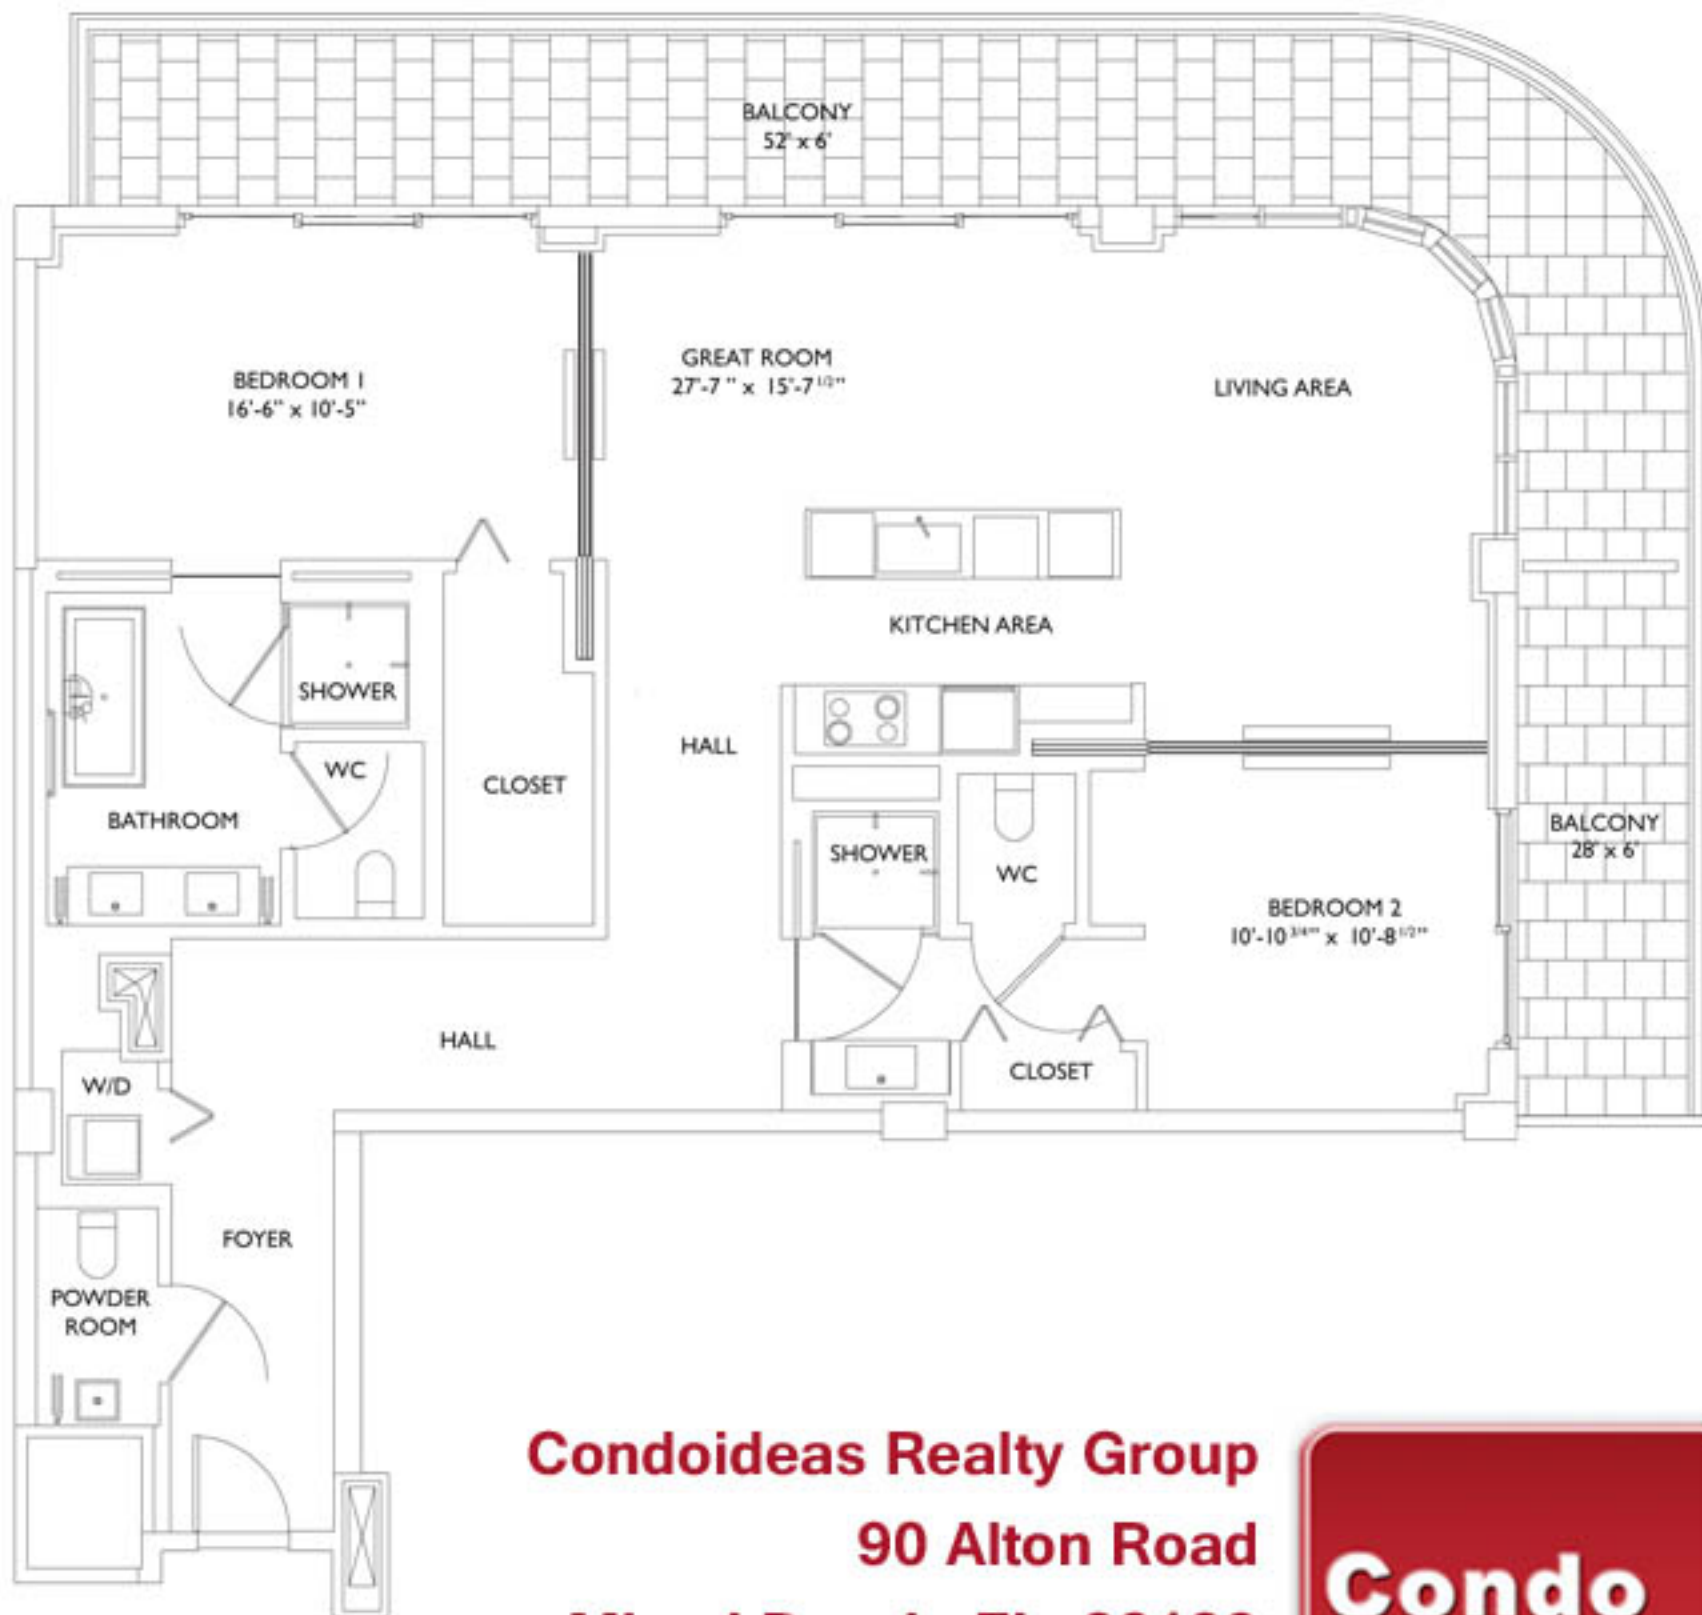

Boulan South Beach

Unit 04

2B/2.5B

1779 SqFt (1324 + 455 Balcony)

Condoideas Realty Group

90 Alton Road

Miami Beach, FL, 33139

www.condoideas.com