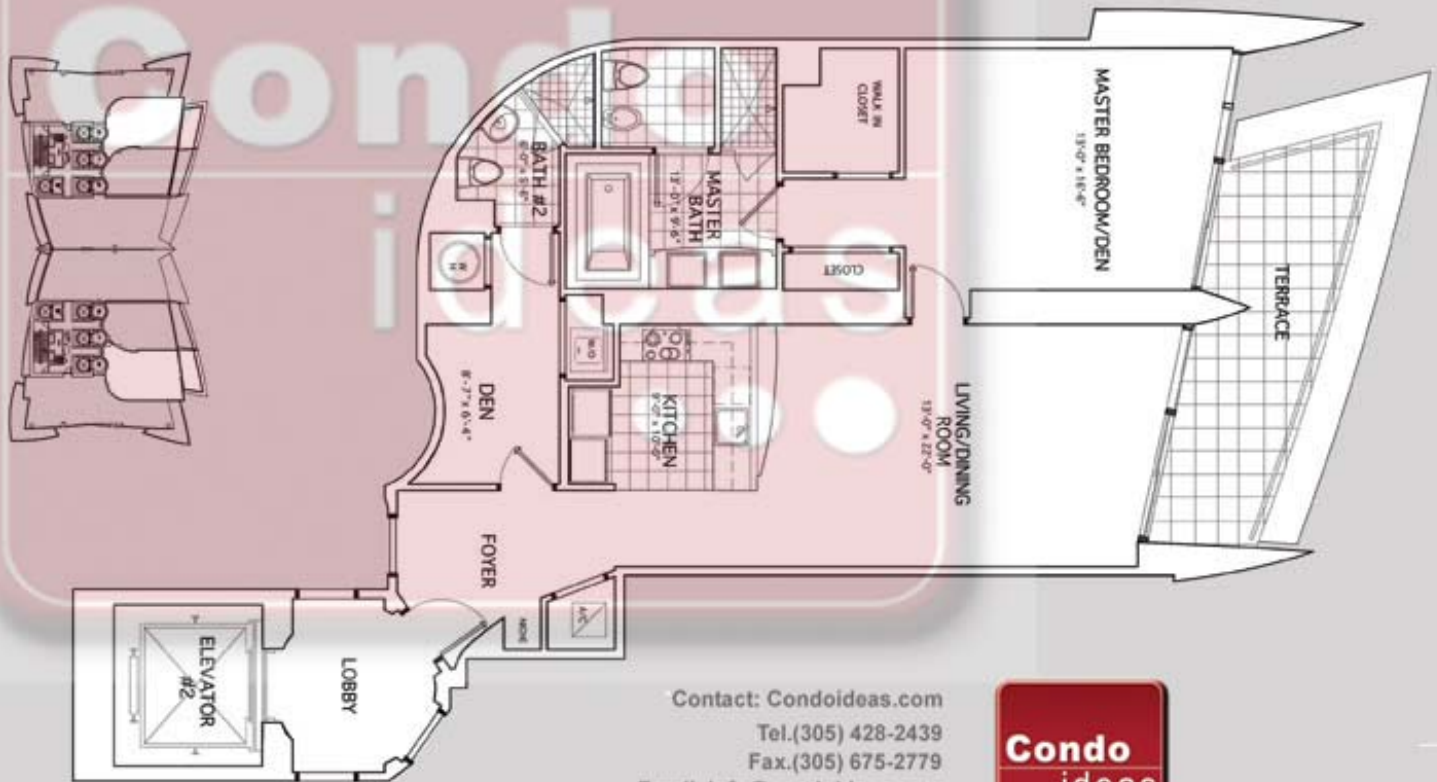

DREAM PLAN UNIT B-2

1 BEDROOM, 2 BATHS + DEN
TOTAL AREA: 1,367 SQ.FT. 126.9 SQ.M

Contact: Condoideas.com

Tel.(305) 428-2439

Fax.(305) 675-2779

Email. Info@condoideas.com

Web www.condoideas.com

Condoideas.com is an independent service provider
and is not affiliated with the developer