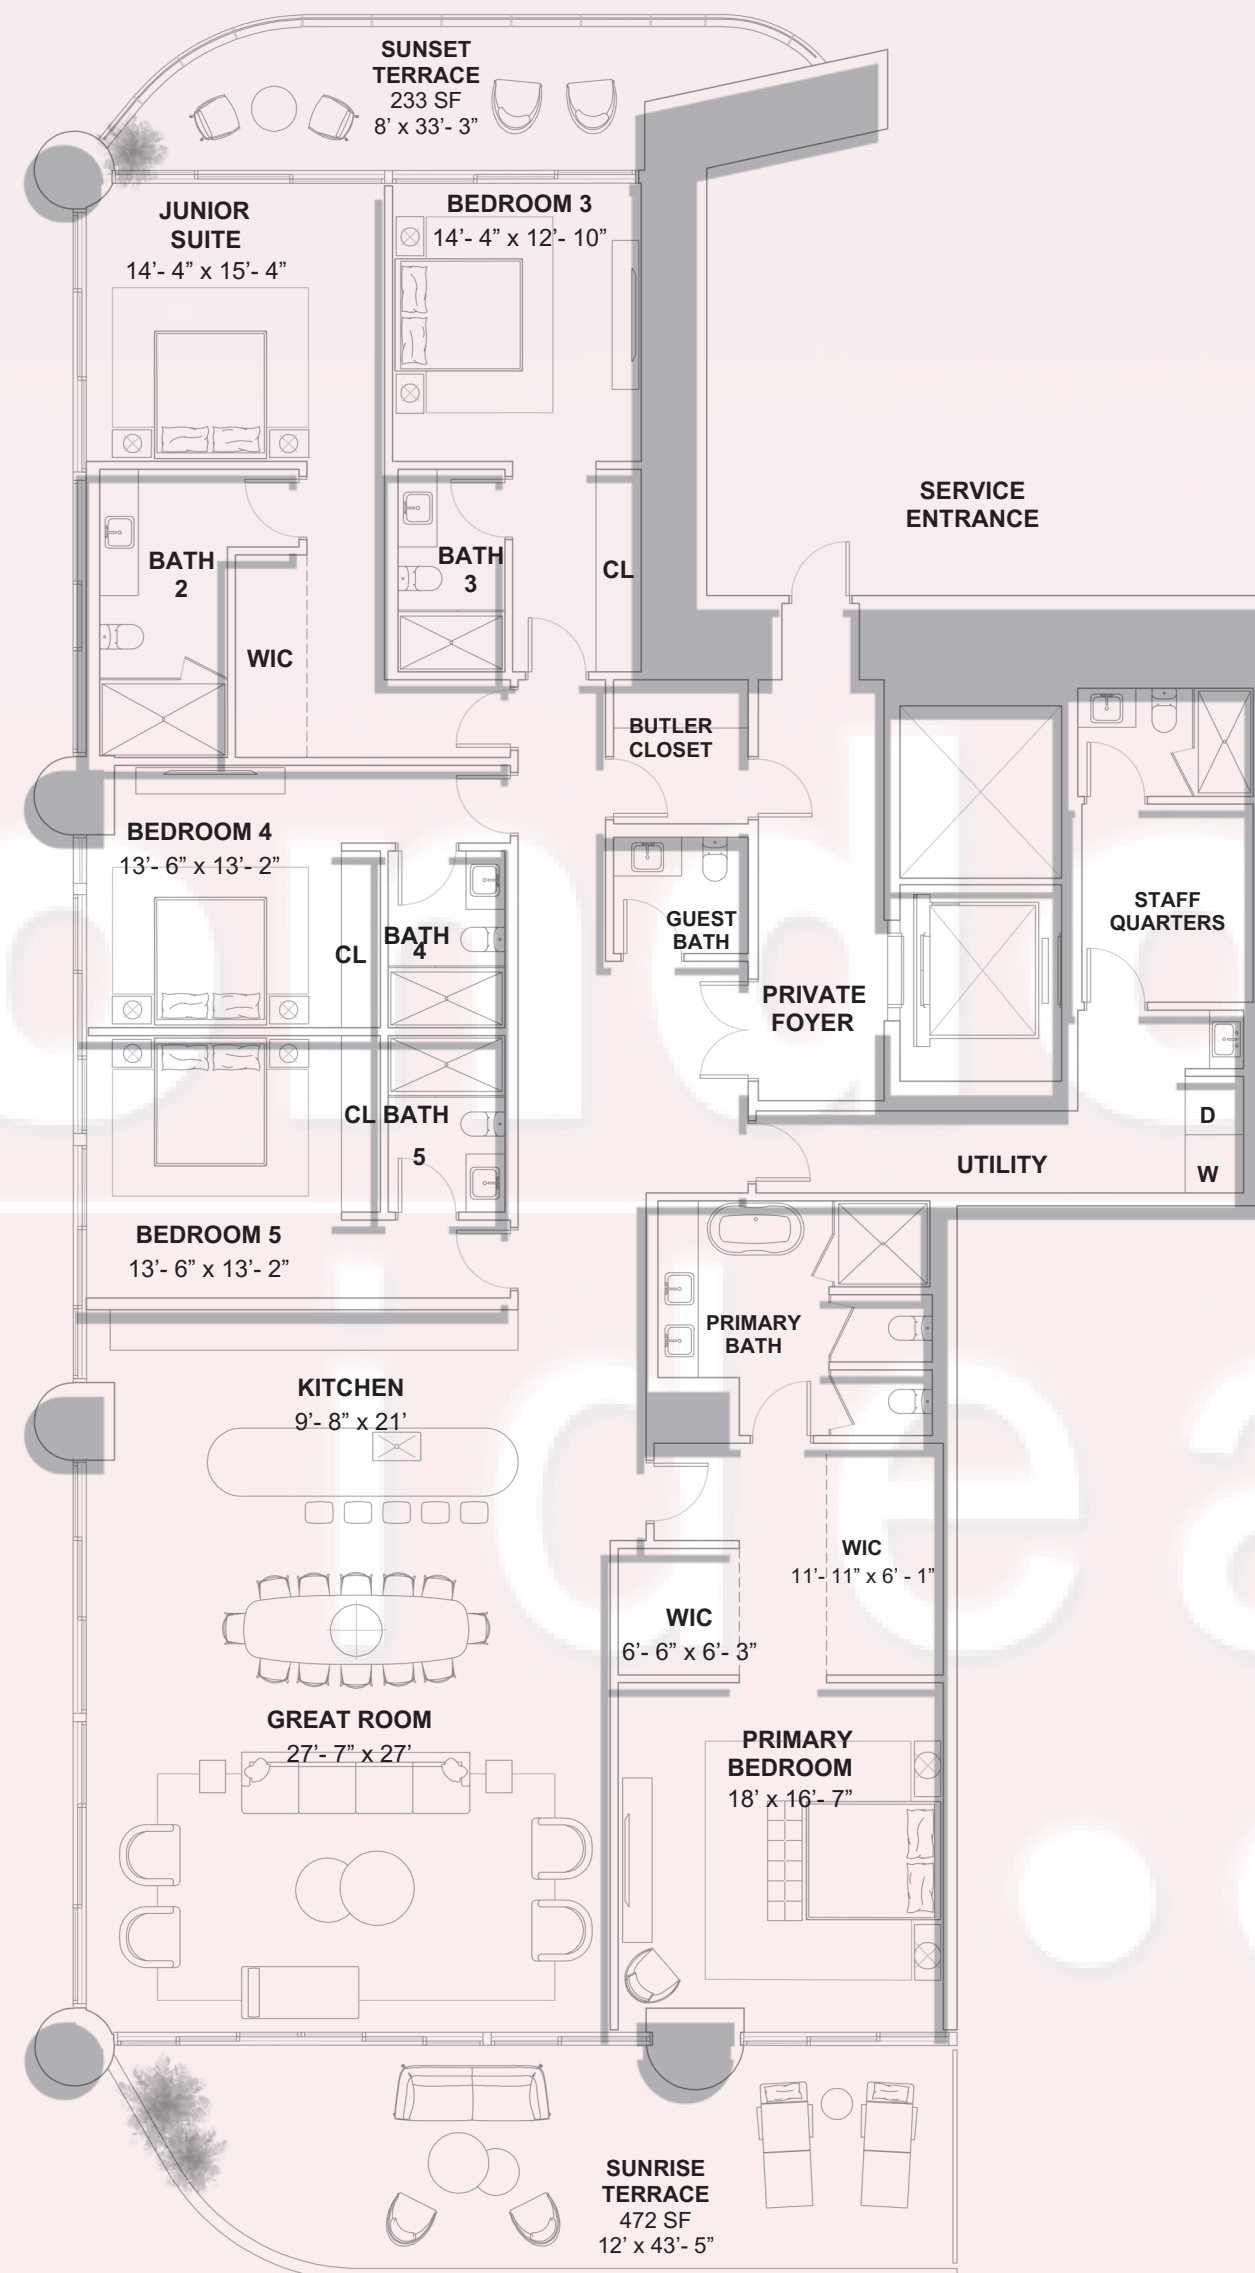

ST REGIS
SUNNY ISLES BEACH • MIAMI
THE RESIDENCES

Residence 03

North Tower / Levels 49 to 51

5 BEDROOMS
6.5 BATHROOMS
4,407 SF / 409 SM INTERIOR
705 SF / 65 SM EXTERIOR
5,112 SF / 474 SM TOTAL

*Terraces on these levels range from 704 to 706 SF

Atlantic Ocean

18801 Collins Ave, Sunny Isles Beach, FL 33160

Collins Ave / AIA

Atlantic Ocean