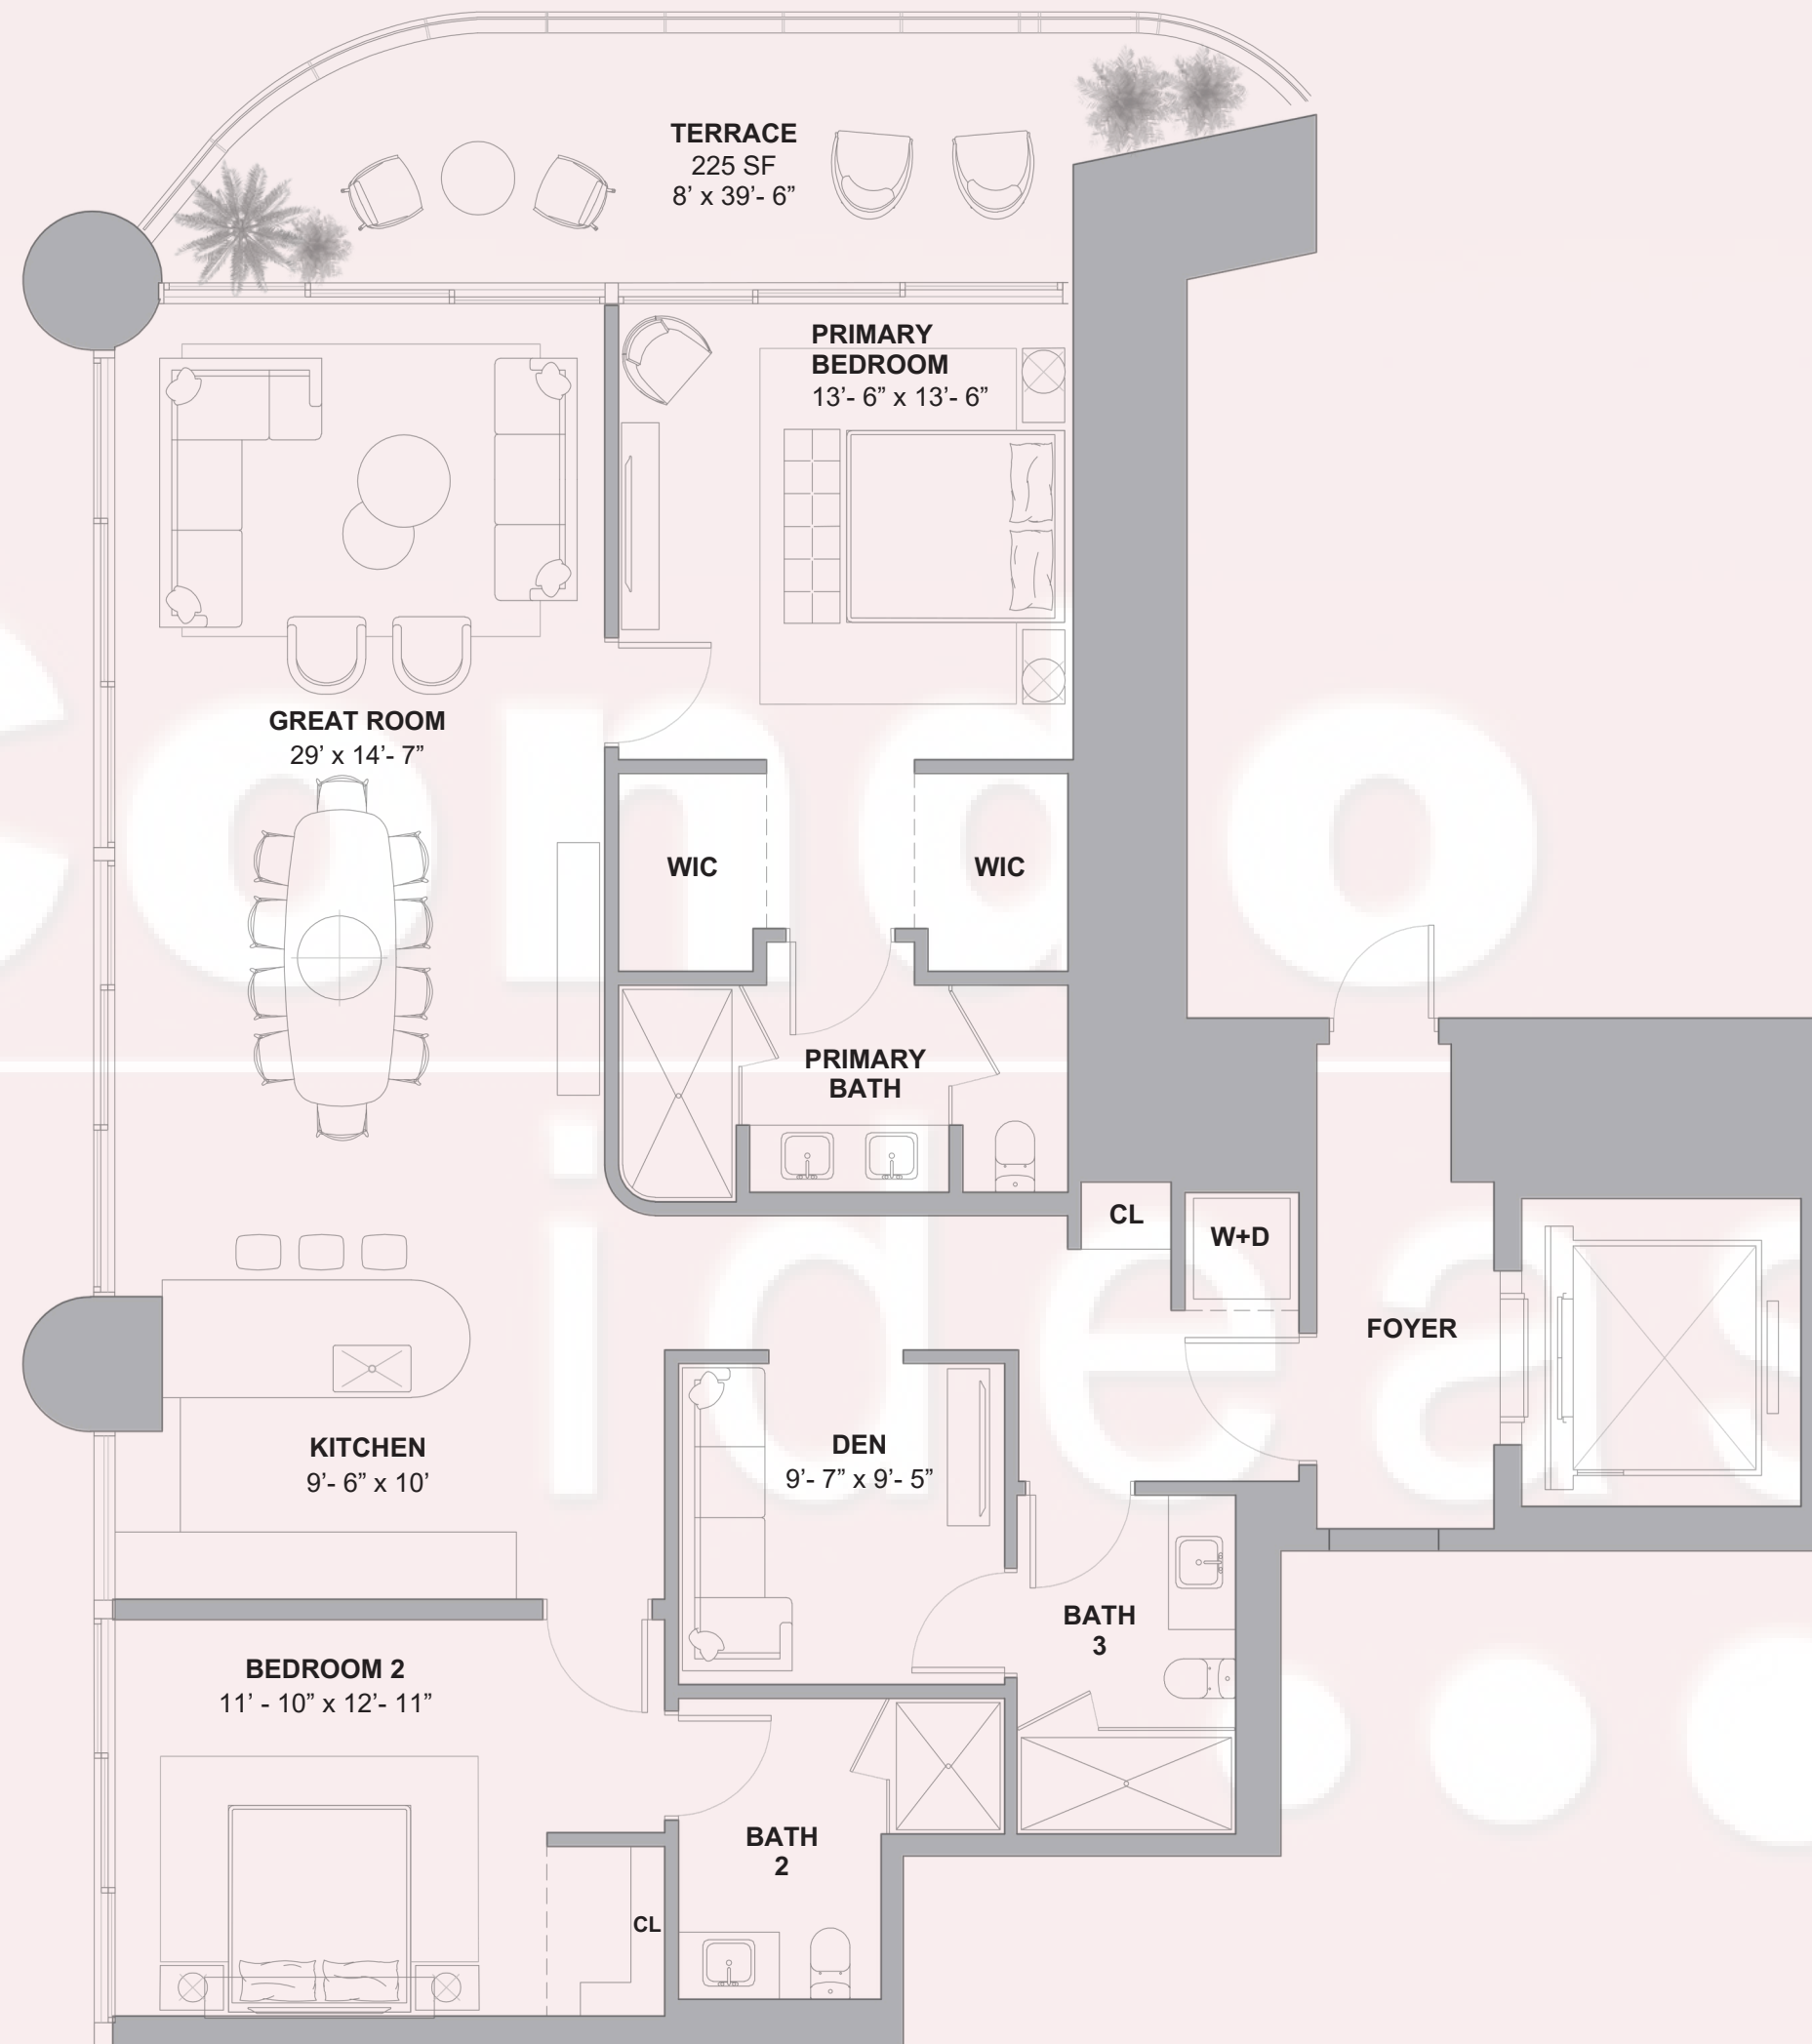

ST REGIS
SUNNY ISLES BEACH ♦ MIAMI
THE RESIDENCES

Residence 03

North Tower / Levels 24 to 33 & 35 to 48

2 BEDROOMS + DEN 3
BATHROOMS 1,839 SF / 171
SM INTERIOR 225 SF / 21 SM
EXTERIOR 2,064 SF / 192 SM
TOTAL

*Terraces on these levels range from 217 to 231 SF

Atlantic Ocean

18801 Collins Ave, Sunny Isles Beach, FL 33160

Atlantic Ocean