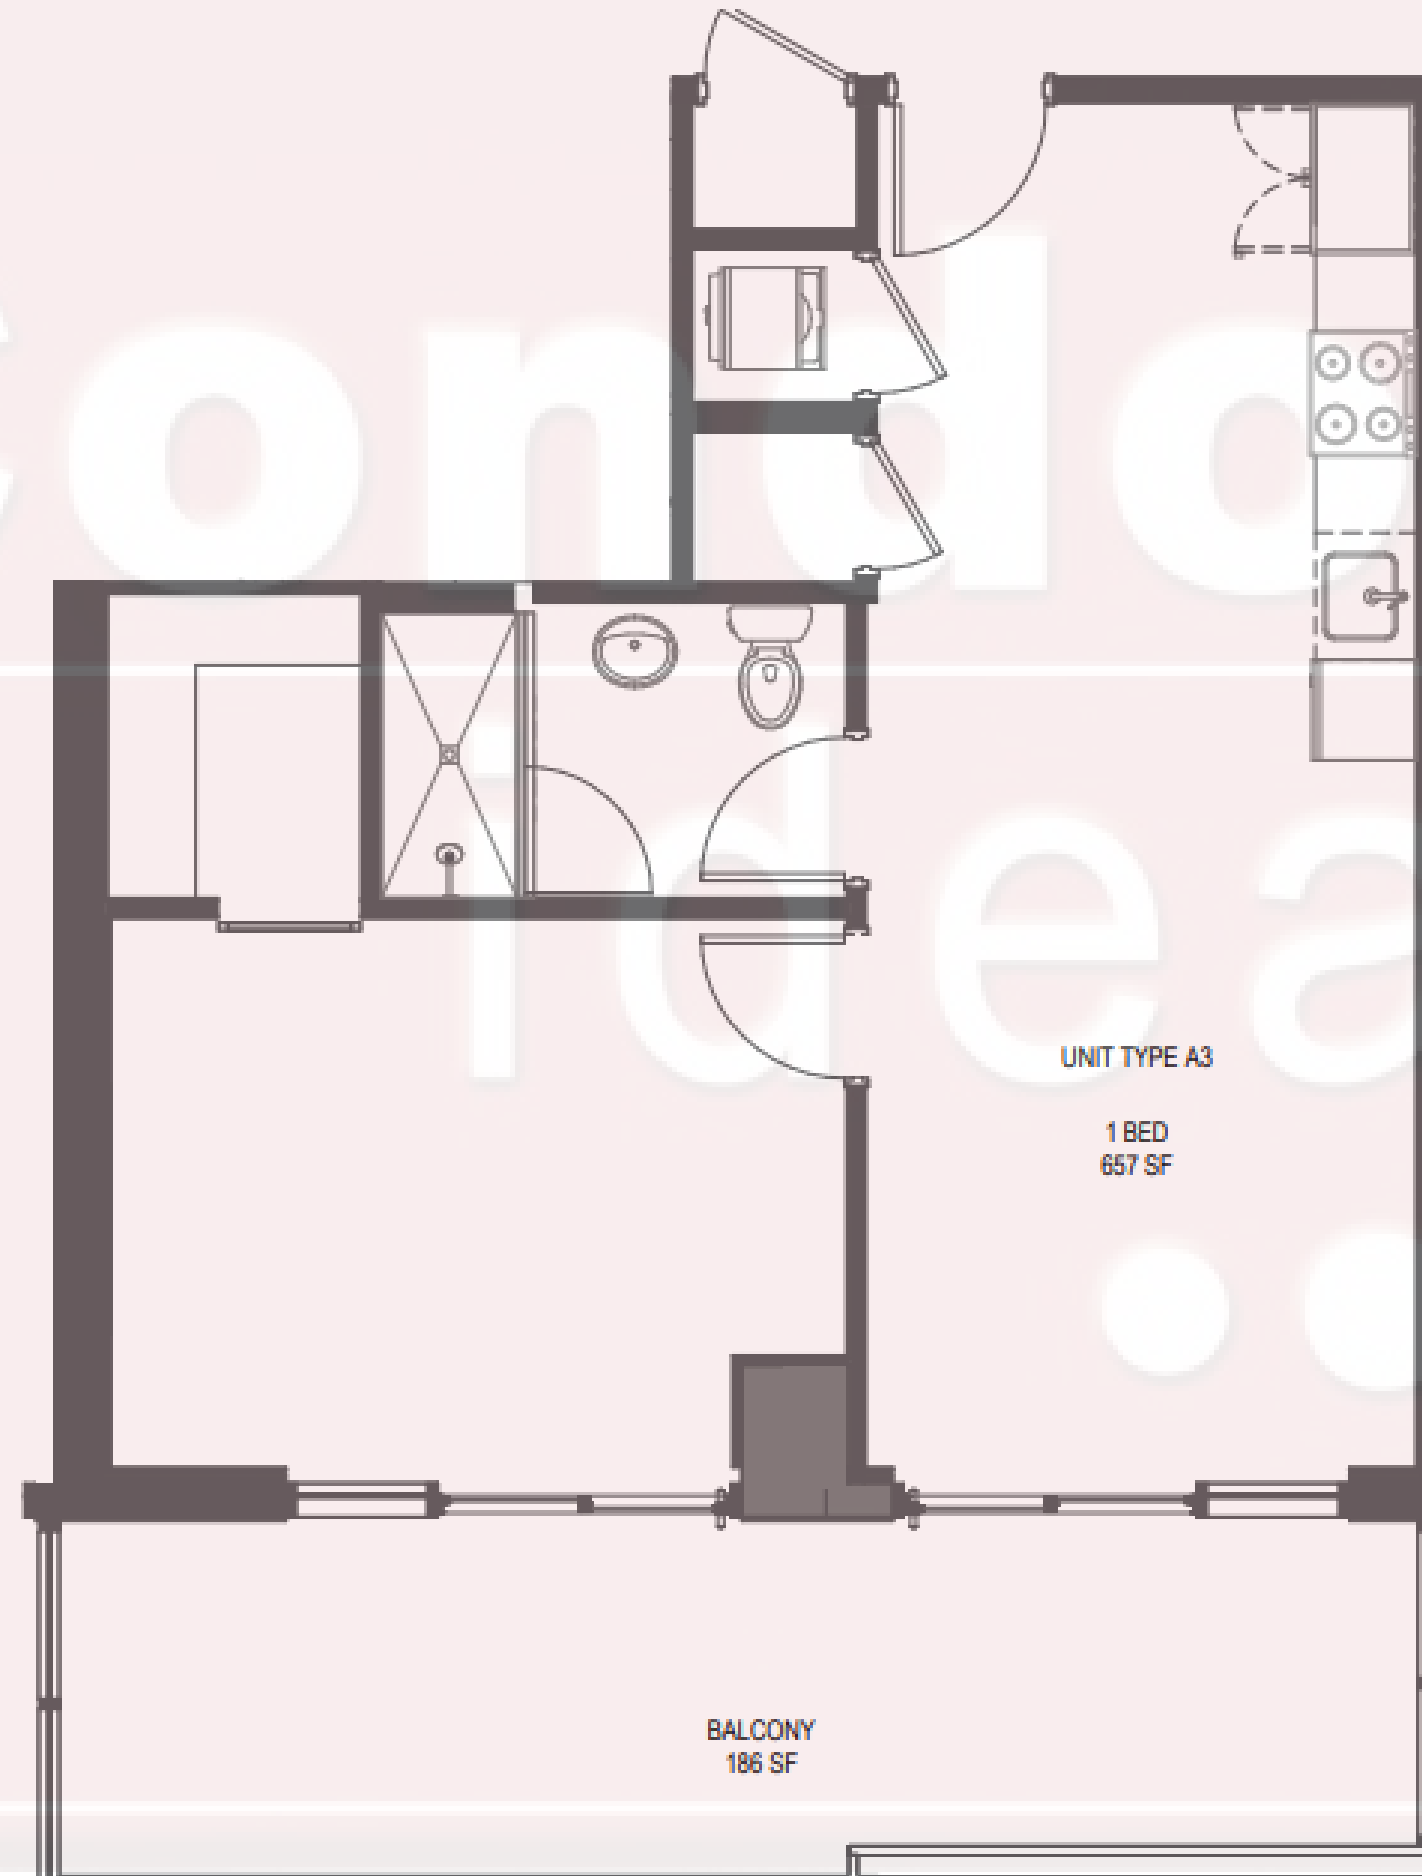

72
Park
MIAMI BEACH

RESIDENCE
MODEL 06

1 BEDROOMS
1 BATHROOMS

INTERIOR	657 SF	61 M ²
EXTERIOR	186 SF	17 M ²
TOTAL	843 SF	78 M ²

Condo
areas

UNIT TYPE A3

1 BED
657 SF

BALCONY
186 SF