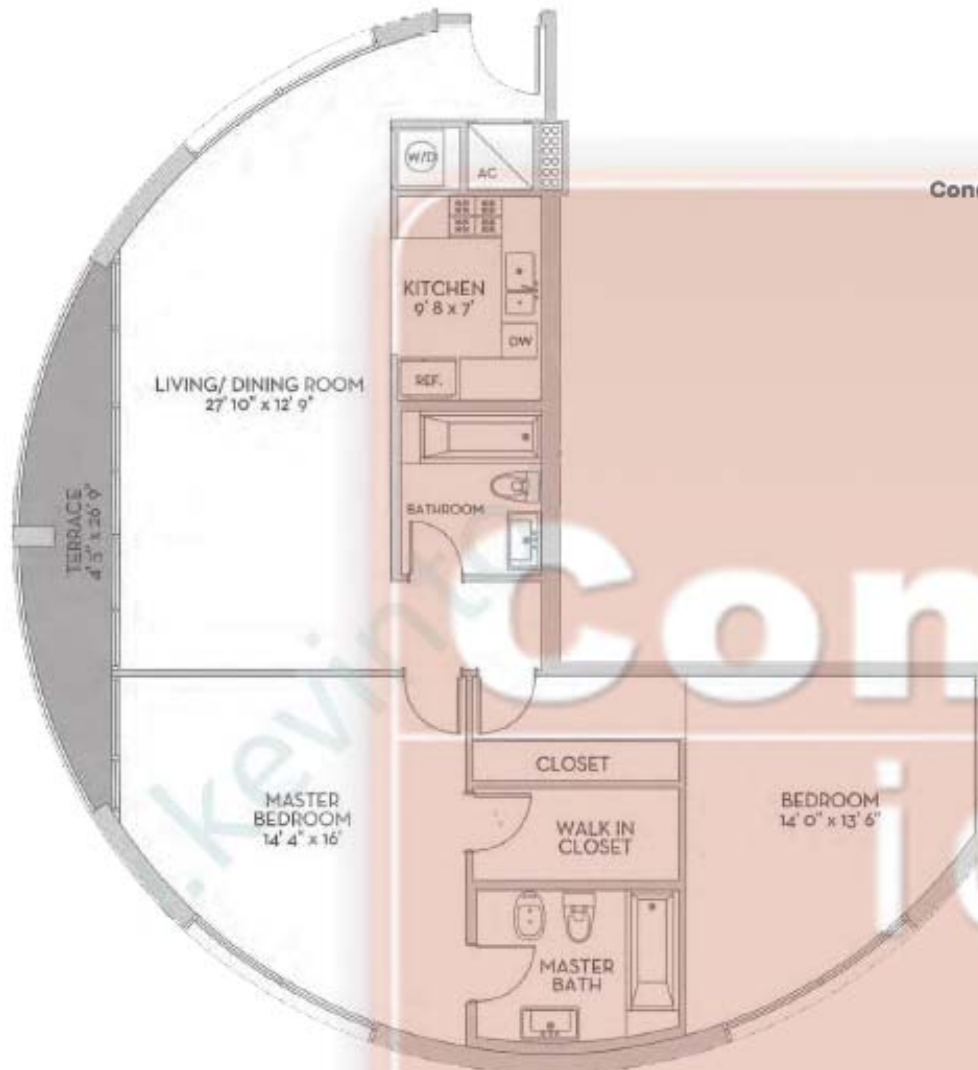

Unit F

2 Bed / 2 Bath

Type	Units	Living Area	Terrace	Total
F	210 - 510	1,266 sq ft	93 sq ft	1,359 sq ft
F	607	116 sq mt	9 sq mt	127 sq mt

Contact: Condoideas.com

Tel.(305) 428-2439

Fax.(305) 675-2779

Email. Info@condoideas.com

Web www.condoideas.com

Condoideas.com is an independent service provider
and is not affiliated with the developer

All dimensions are approximate and all floor plans and development plans are subject to change without notice.