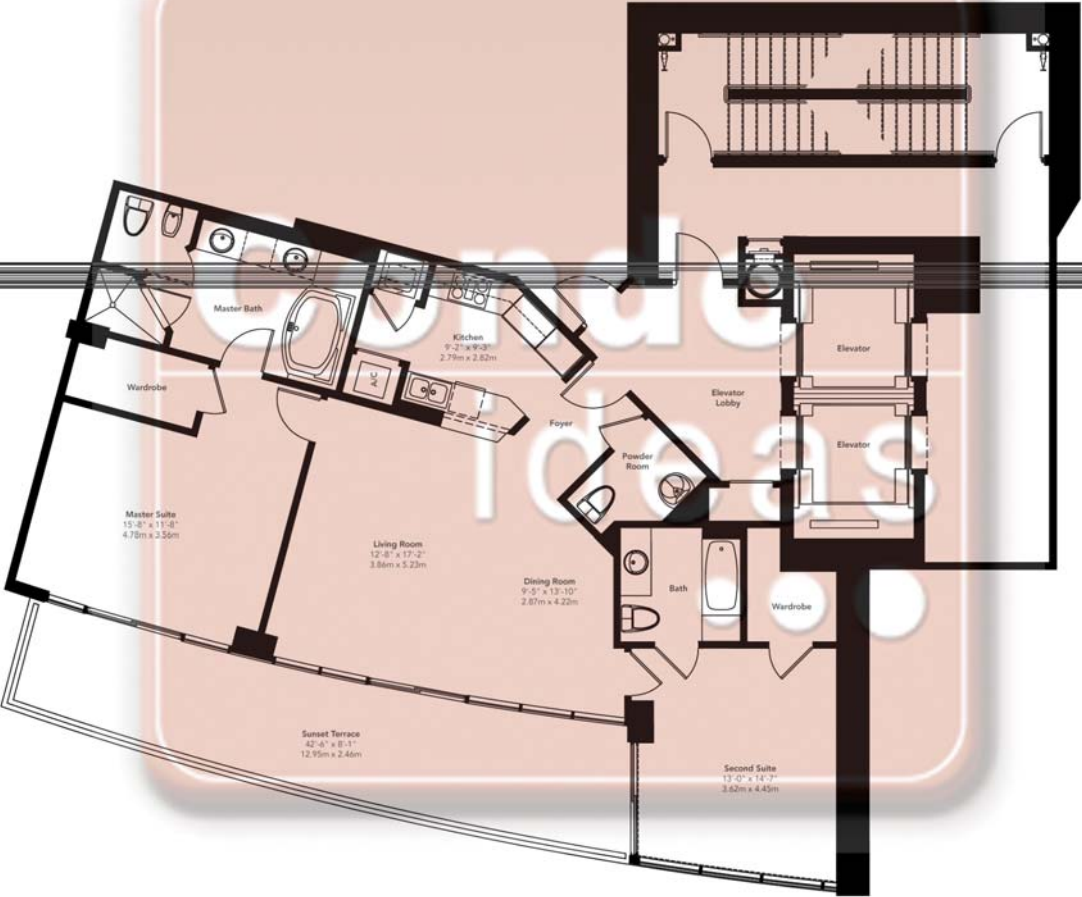

2 BEDROOMS, 2-1/2 BATHS

1,425 sq. ft. 132.45m
336 sq. ft. 31.23m balcony

1,761 sq. ft. 163.68m total

Contact: Condoideas.com
Tel. (305) 428-2439
Fax. (305) 675-2779
Email. Info@condoideas.com
Web www.condoideas.com
Condoideas.com is an independent service provider
and is not affiliated with the developer