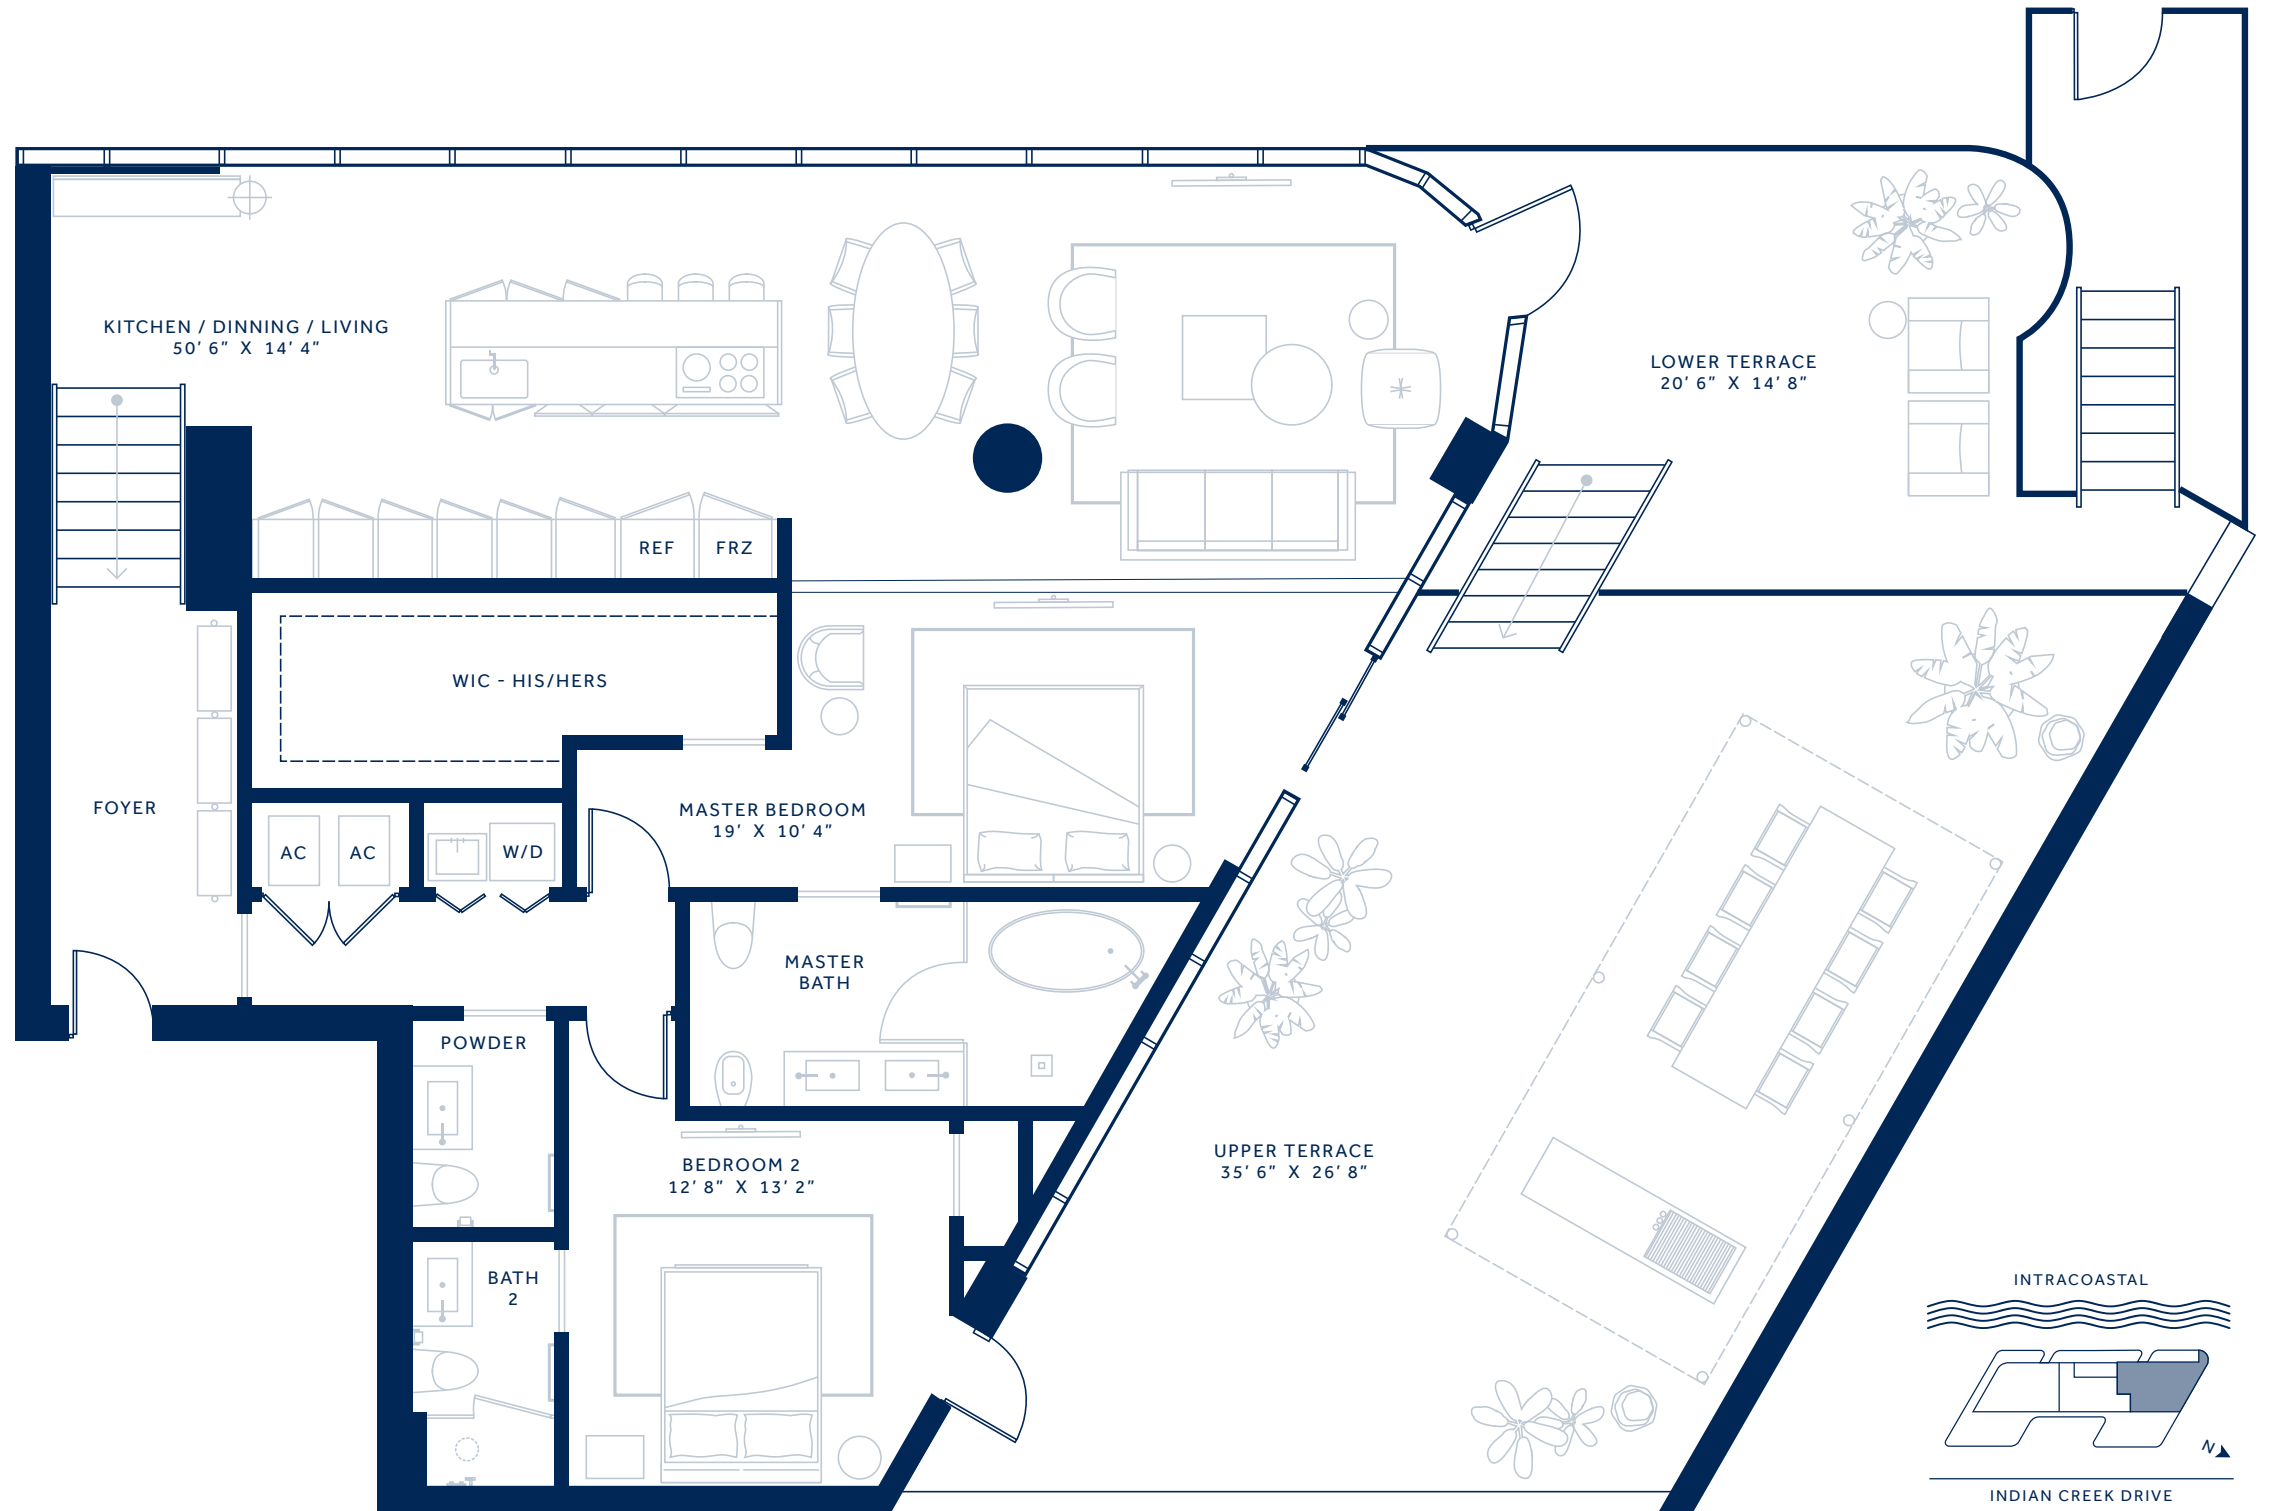

MONACO

YACHT CLUB & RESIDENCES
MIAMI BEACH

Residence E

2 BEDROOMS
2.5 BATHROOMS
BI-LEVEL PRIVATE TERRACE

FLOOR 1

INTERIOR	1,799 SQ FT	167 SQ M
EXTERIOR	1,329 SQ FT	123 SQ M
TOTAL	3,128 SQ FT	290 SQ M

ORAL REPRESENTATIONS CANNOT BE RELIED UPON AS CORRECTLY STATING THE REPRESENTATIONS OF THE DEVELOPER. FOR CORRECT REPRESENTATIONS, MAKE REFERENCE TO THIS BROCHURE AND TO THE DOCUMENTS REQUIRED BY SECTION 718.503, FLORIDA STATUTES, TO BE FURNISHED BY A DEVELOPER TO A BUYER OR LESSEE.