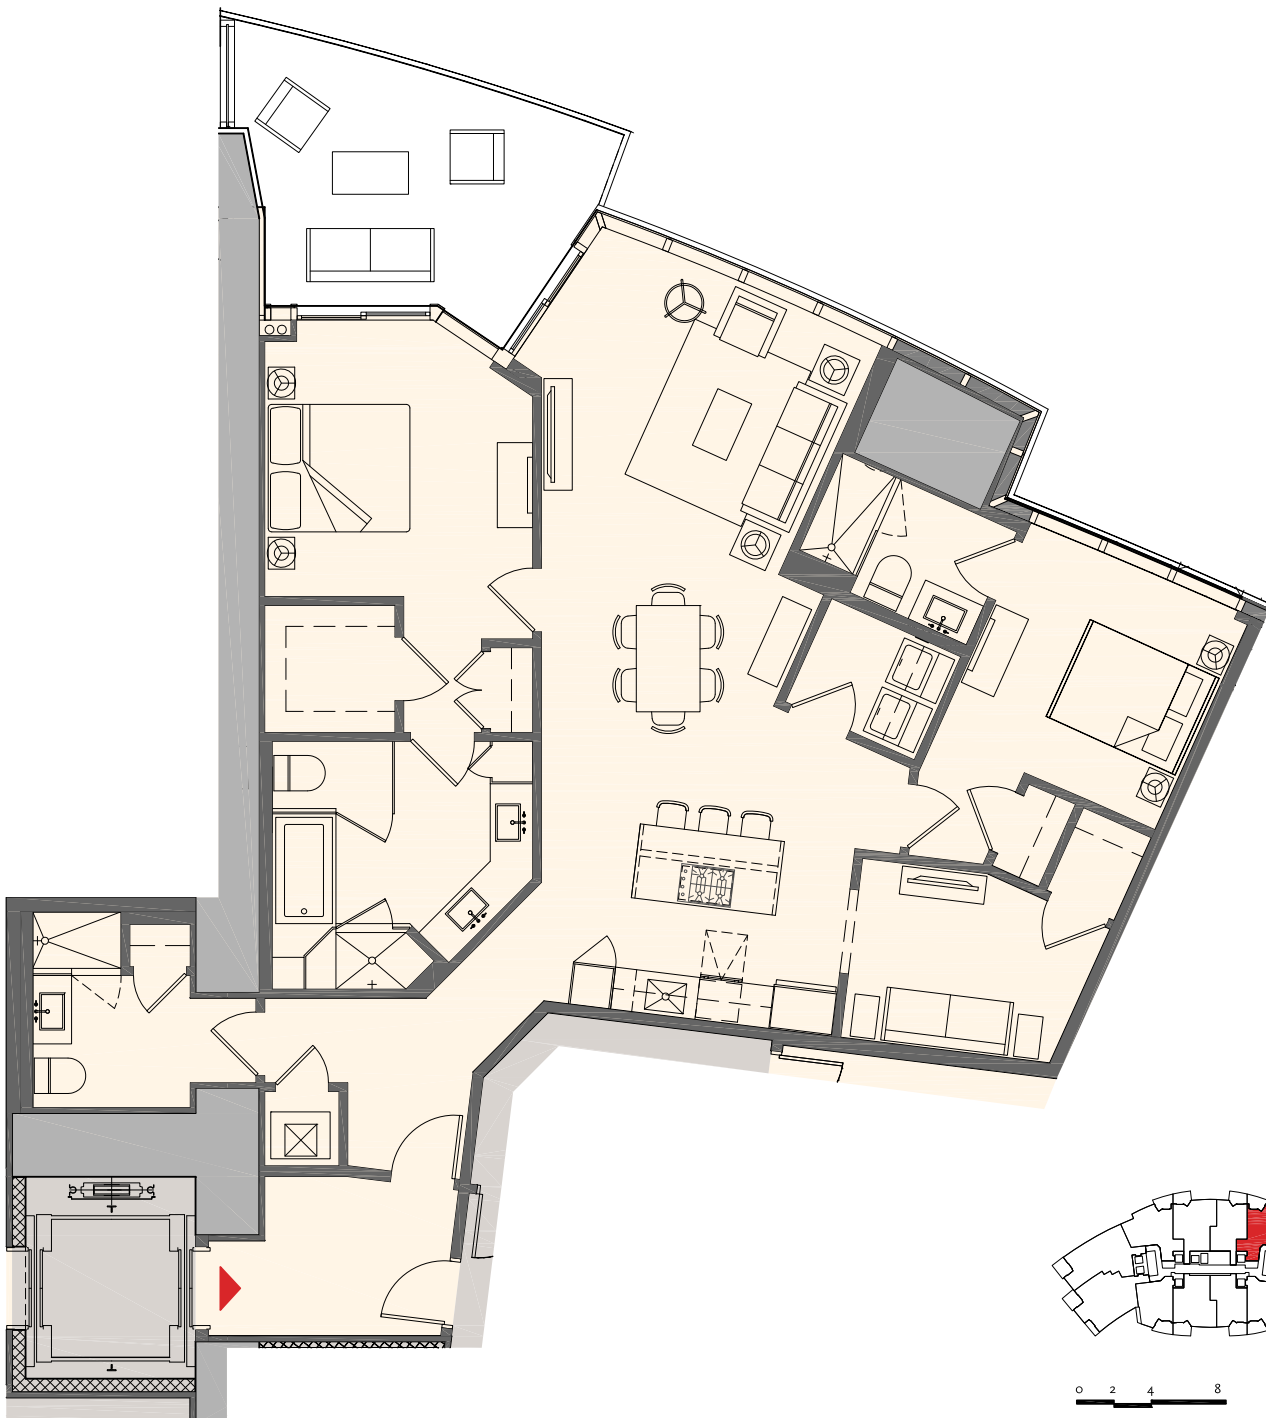

Residence D2

2 Bedroom + Den | 3 Bath

Interior:	1,753 sq. ft.	163 m <sup>2</sup>
Outdoor:	199 sq. ft.	18 m <sup>2</sup>
Total:	1,952 sq. ft.	181 m <sup>2</sup>

These drawings are conceptual only and are for the convenience of reference. They should not be relied upon as representations, express or implied, of the final detail of the residences. Units shown are examples of unit types and may not depict actual units. Stated square footages are ranges for a particular unit type and are measured to the exterior boundaries of the exterior walls and the centerline of interior demising walls and in fact vary from the area that would be determined by using the description and definition of the "Unit" set forth in the Declaration (which generally only includes the interior airspace between the perimeter walls and excludes interior structural components).