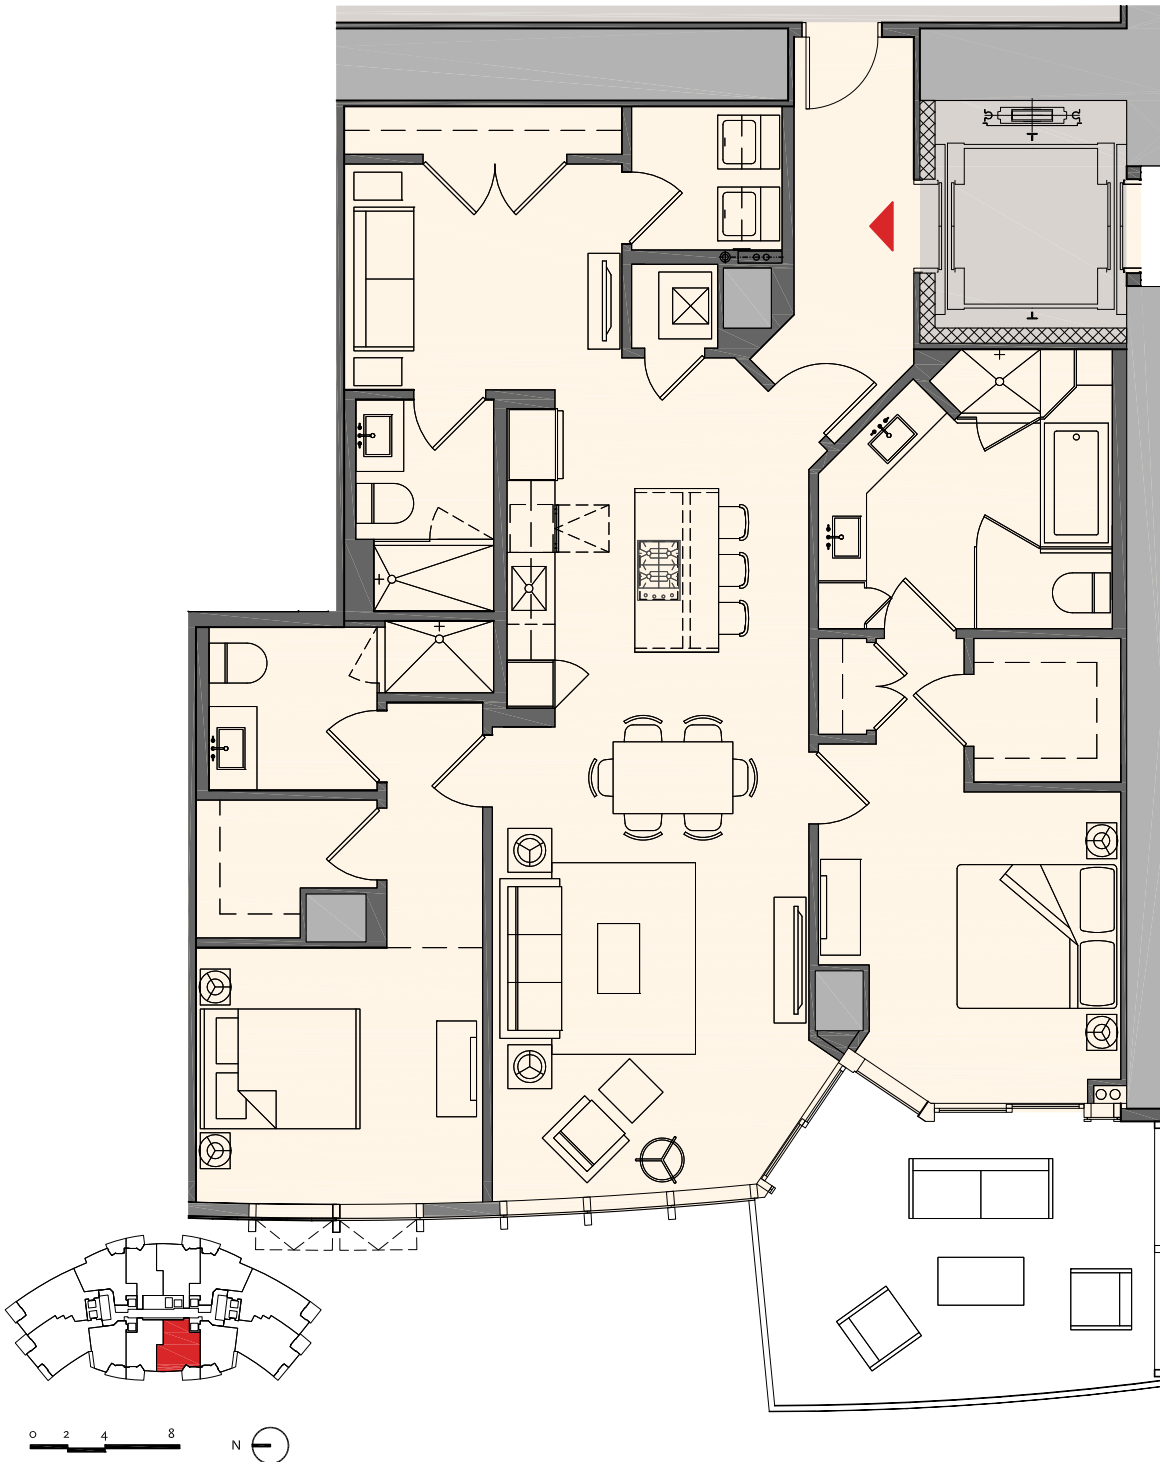

Residence C1

2 Bedroom + Den | 3 Bath

Interior:	1,630 sq. ft.	151 m ²
Outdoor:	205 sq. ft.	19 m ²
Total:	1,835 sq. ft.	170 m ²

These drawings are conceptual only and are for the convenience of reference. They should not be relied upon as representations, express or implied, of the final detail of the residences. Units shown are examples of unit types and may not depict actual units. Stated square footages are ranges for a particular unit type and are measured to the exterior boundaries of the exterior walls and the centerline of interior demising walls and in fact vary from the area that would be determined by using the description and definition of the "Unit" set forth in the Declaration (which generally only includes the interior airspace between the perimeter walls and excludes interior structural components).