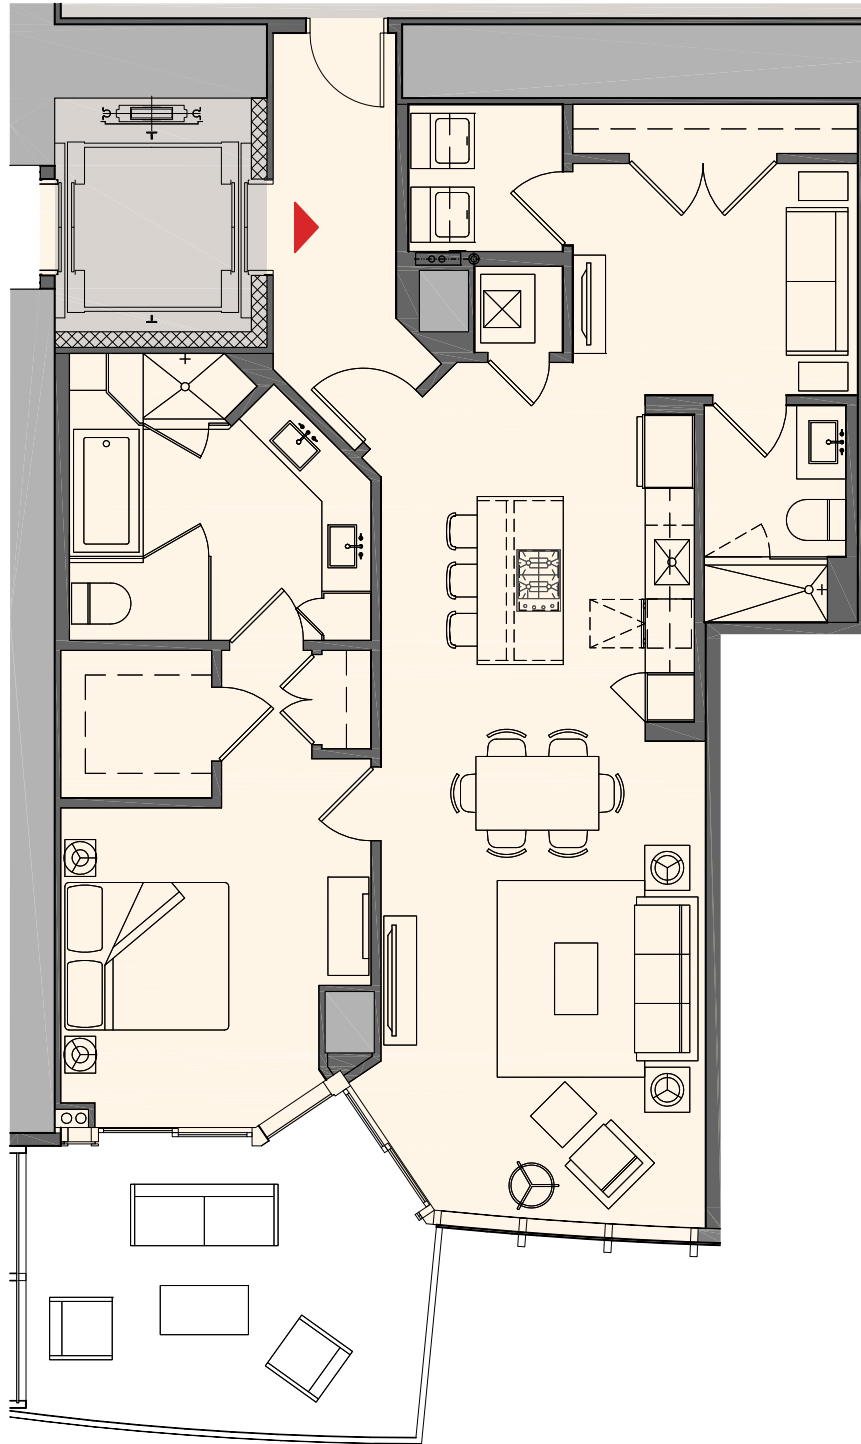

Residence B1

1 Bedroom + Den | 2 Bath

Interior:	1,318 sq. ft.	122 m <sup>2</sup>
Outdoor:	205 sq. ft.	19 m <sup>2</sup>
Total:	1,521 sq. ft.	141 m <sup>2</sup>

These drawings are conceptual only and are for the convenience of reference. They should not be relied upon as representations, express or implied, of the final detail of the residences. Units shown are examples of unit types and may not depict actual units. Stated square footages are ranges for a particular unit type and are measured to the exterior boundaries of the exterior walls and the centerline of interior demising walls and in fact vary from the area that would be determined by using the description and definition of the "Unit" set forth in the Declaration (which generally only includes the interior airspace between the perimeter walls and excludes interior structural components).