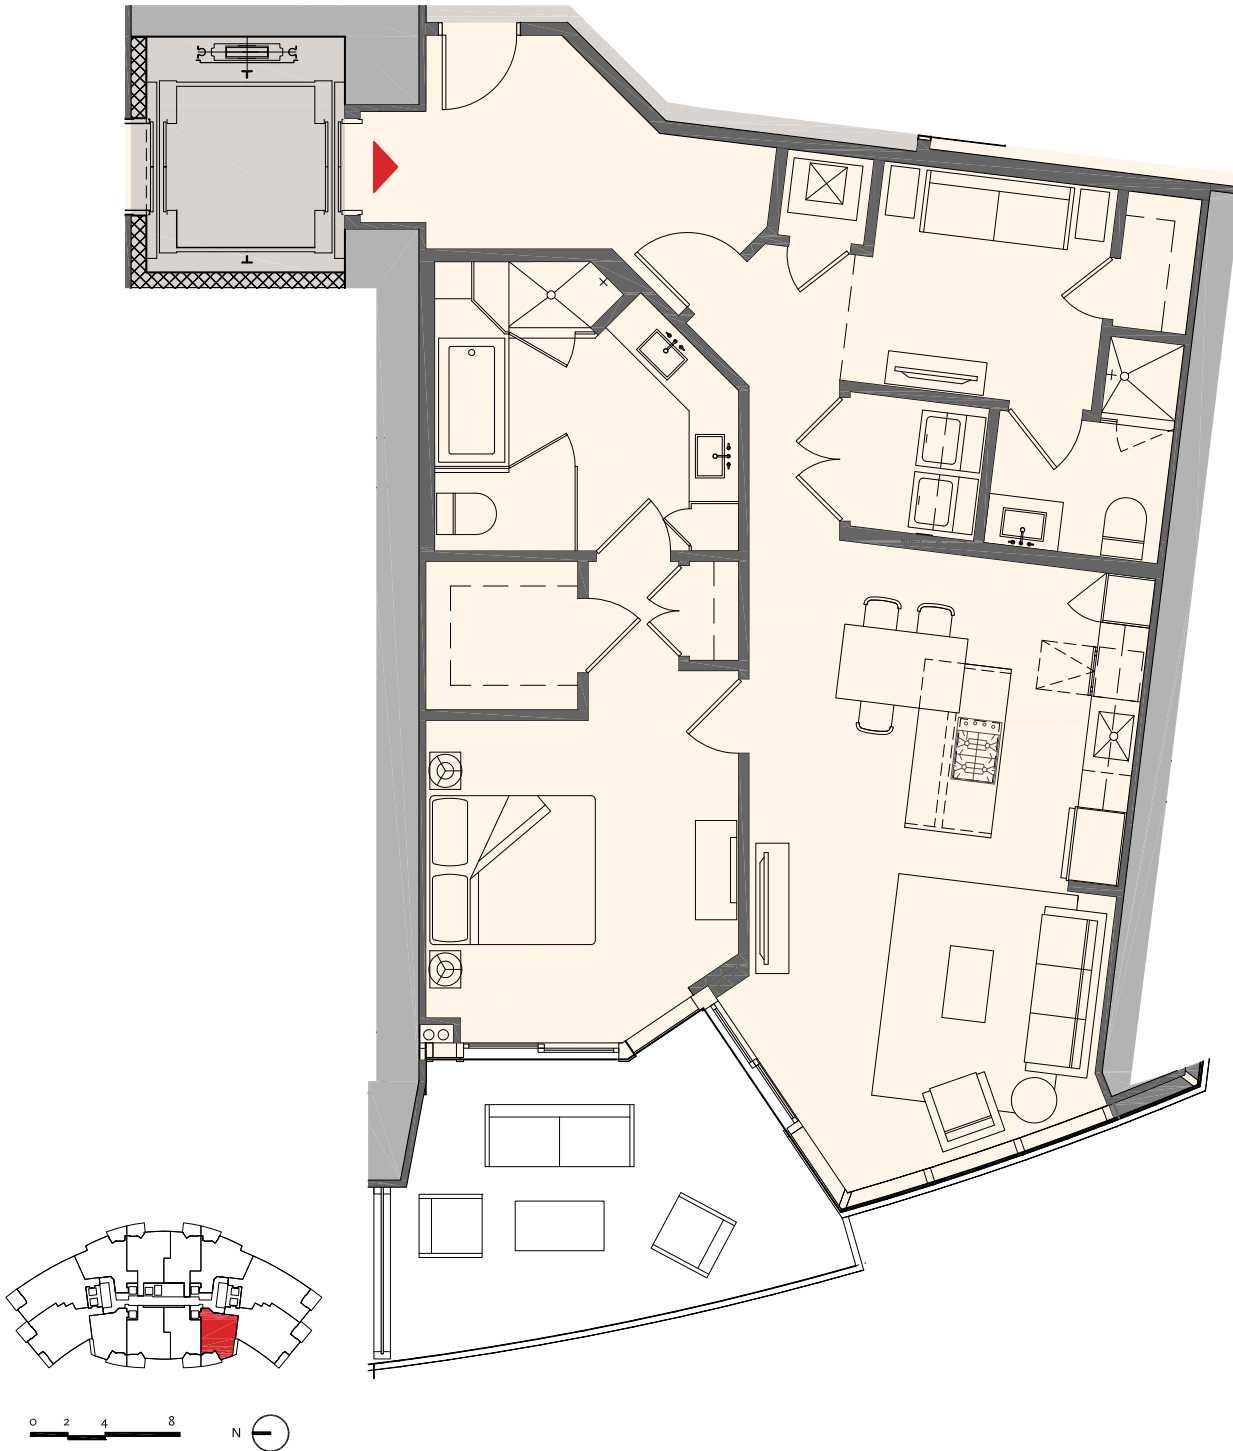

Residence A2

1 Bedroom + Den | 2 Bath

Interior:	1,294 sq. ft.	120 m ²
Outdoor:	197 sq. ft.	18 m ²
Total:	1,491 sq. ft.	138 m ²

These drawings are conceptual only and are for the convenience of reference. They should not be relied upon as representations, express or implied, of the final detail of the residences. Units shown are examples of unit types and may not depict actual units. Stated square footages are ranges for a particular unit type and are measured to the exterior boundaries of the exterior walls and the centerline of interior demising walls and in fact vary from the area that would be determined by using the description and definition of the "Unit" set forth in the Declaration (which generally only includes the interior airspace between the perimeter walls and excludes interior structural components).