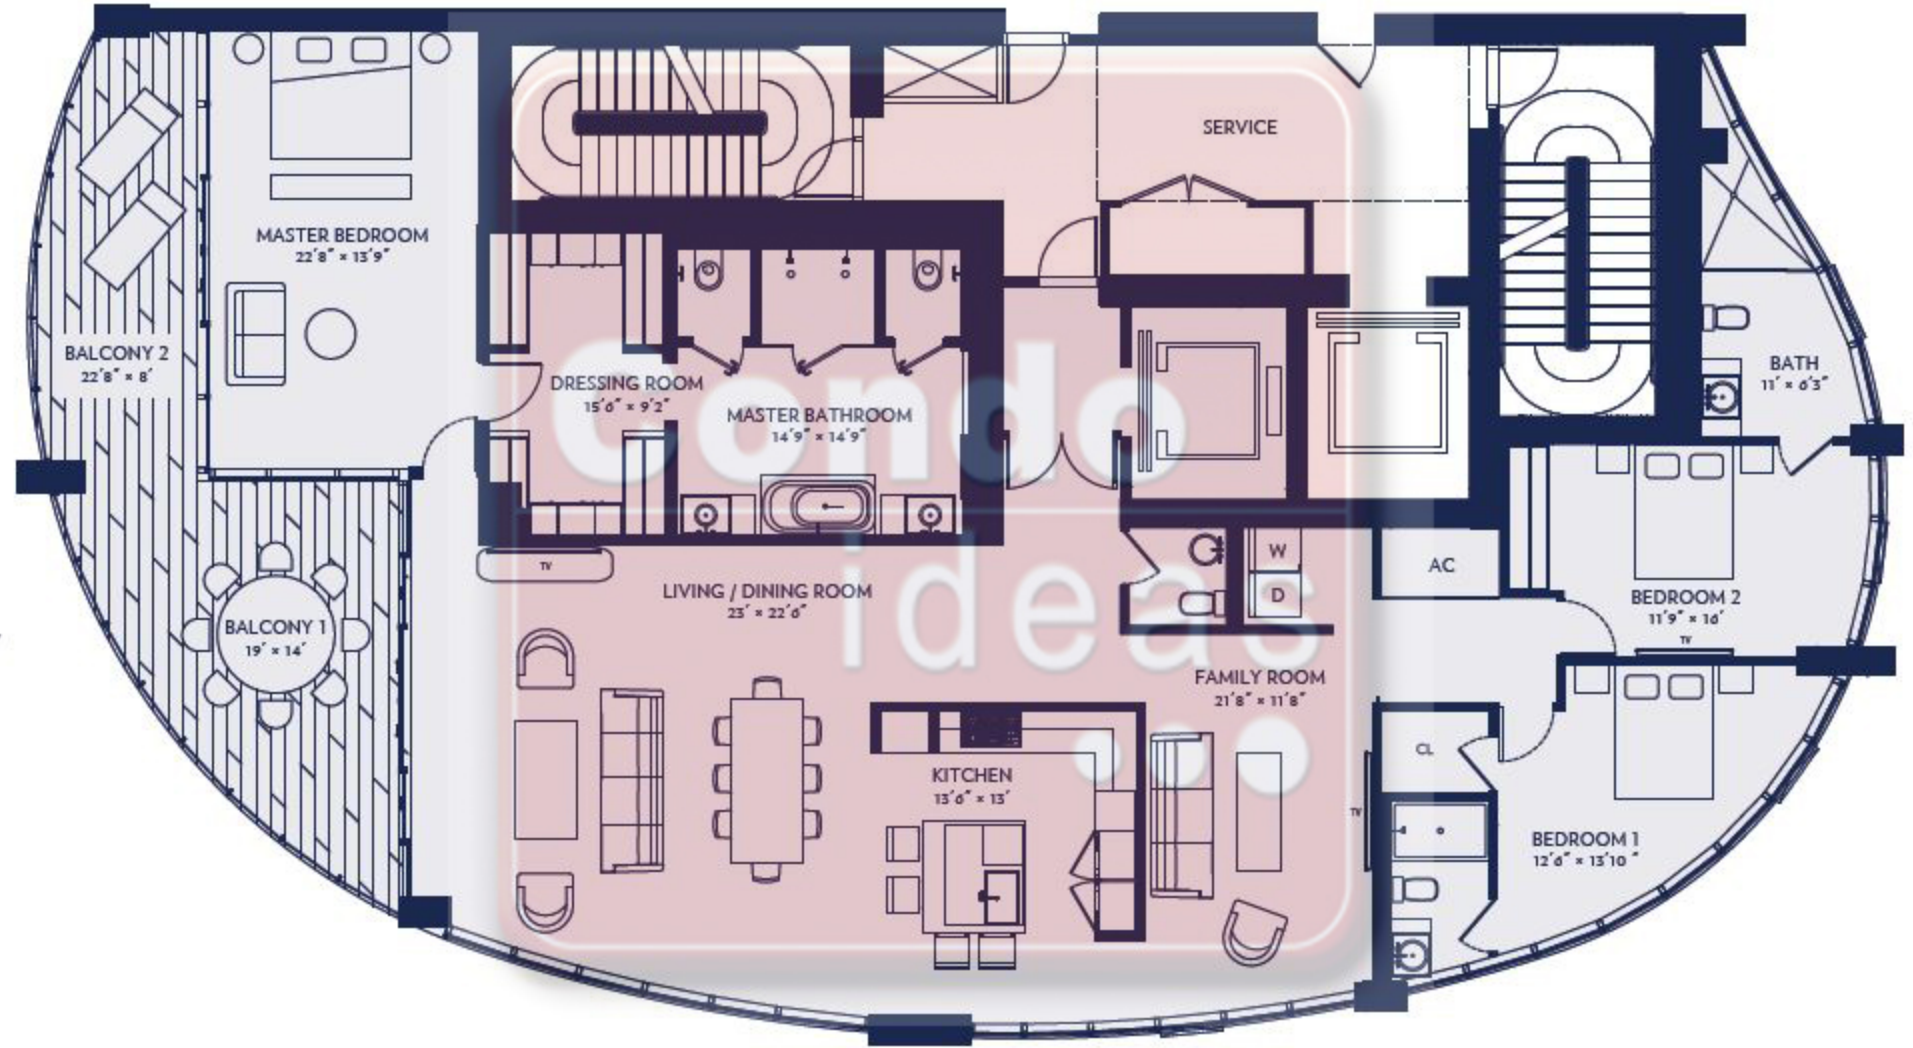

2,917 SQ FT INTERIOR
439 SQ FT EXTERIOR

BAY VIEW

GROVE VIEW

TOWER 1

TOWER 2