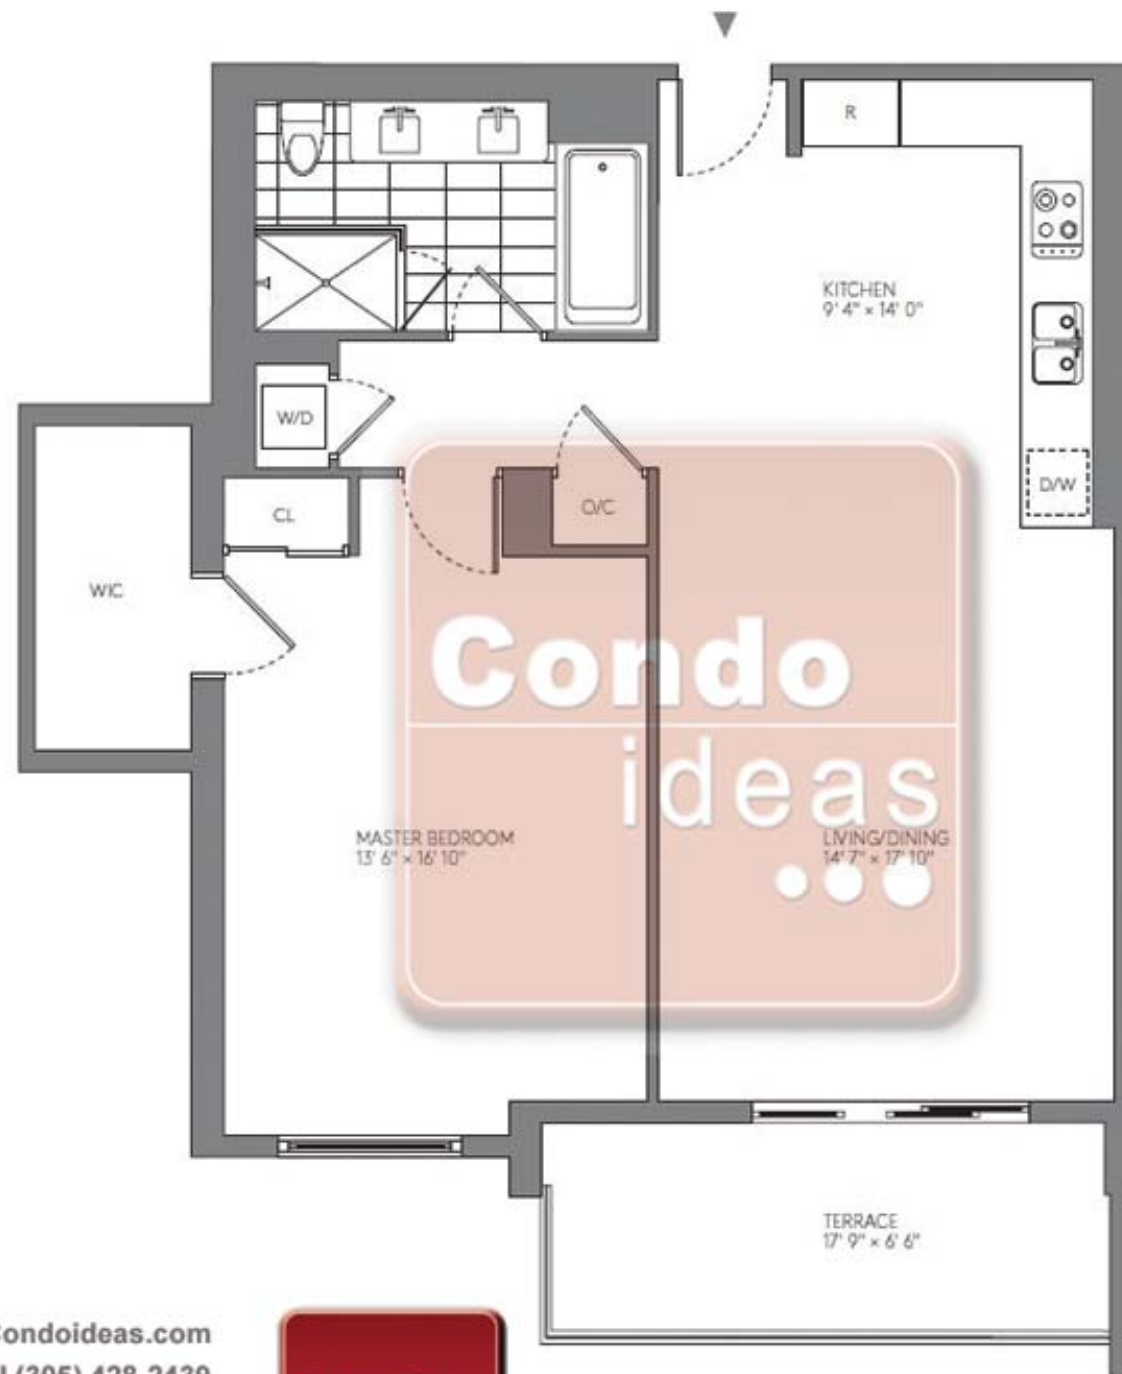

1

HOTEL & HOMES
SOUTH BEACH

1 BEDROOM, 1 BATHROOM

RESIDENCES

902, 1002, 1102, 1202, 1402, 1502

AREA	SQ FT	SQ M
INTERIOR	1,036	96.2
TERRACE	115	10.7
TOTAL	1,151	106.9

Contact: Condoideas.com

Tel. (305) 428-2439