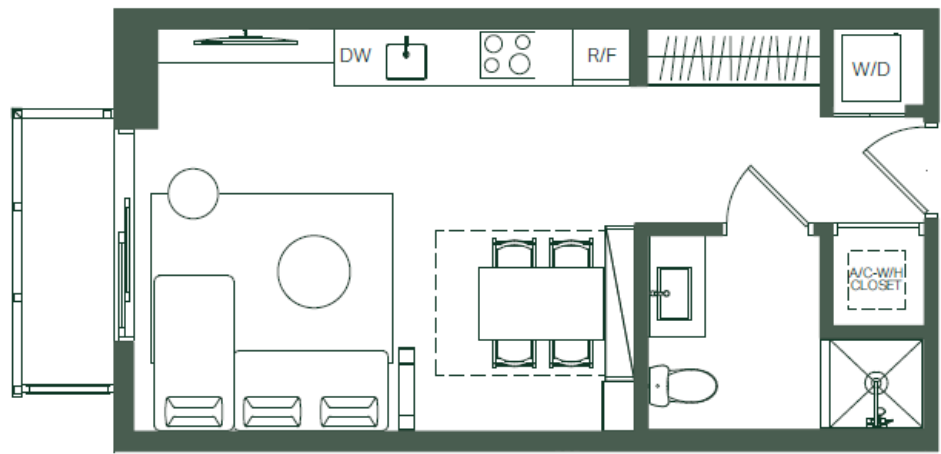

UNIT E

RESIDENCES
LINES 06, 07, 08, 14, 15, 16

STUDIO 1 BATHROOM

INTERIOR	402 SF	37 M ²
EXTERIOR	40 SF	4 M ²
TOTAL	442 SF	41 M²