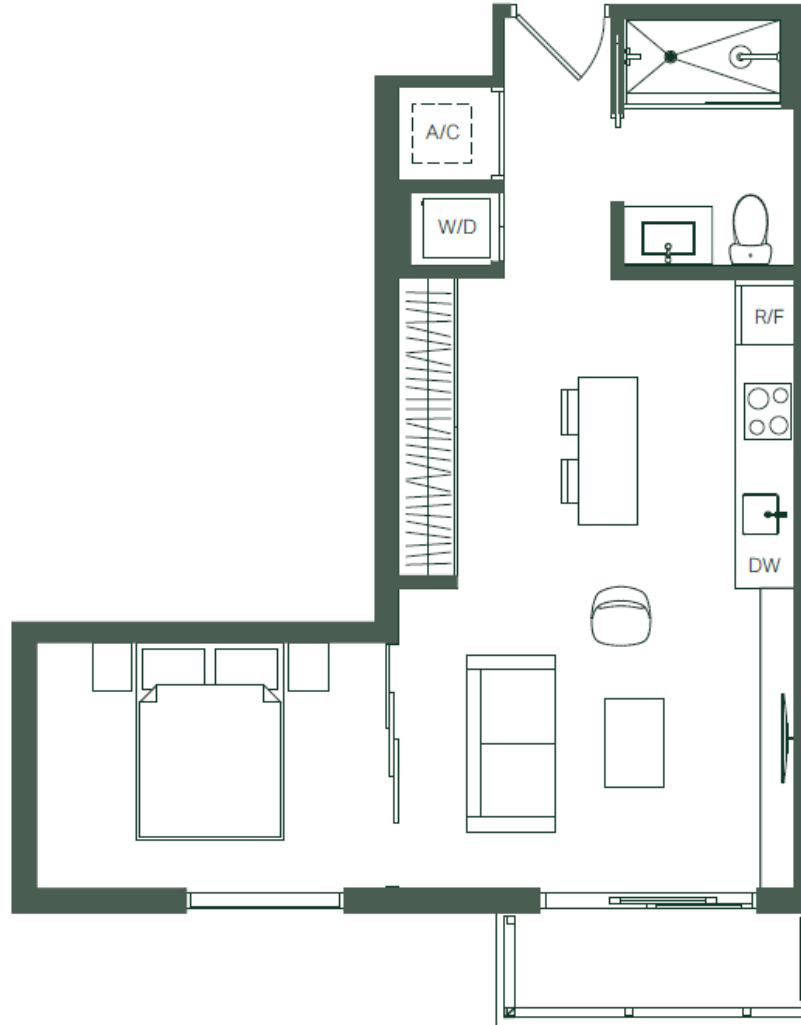

# UNIT D

RESIDENCES  
LINES 19, 22

JR. 1 BEDROOM  
1 BATHROOM

INTERIOR	538 SF	50 M <sup>2</sup>
EXTERIOR	40 SF	4 M <sup>2</sup>
<b>TOTAL</b>	<b>578 SF</b>	<b>54 M<sup>2</sup></b>

MIAMI  
WORLDCENTER

Condo  
ideas