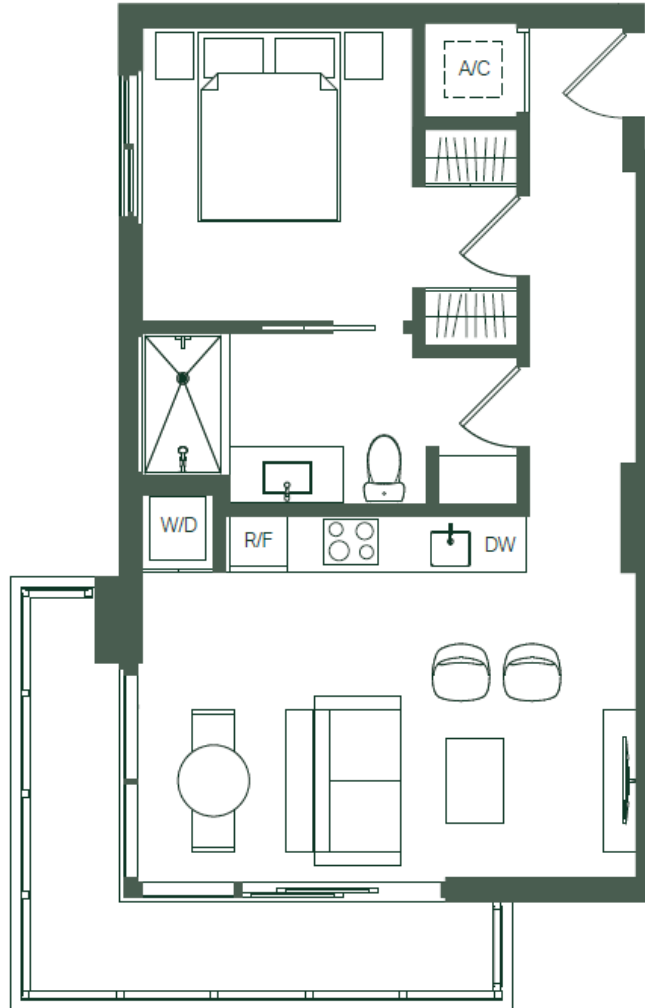

UNIT C

RESIDENCES
LINES 01,18

1 BEDROOM
1 BATHROOM

INTERIOR	573 SF	53 M ²
EXTERIOR	130 SF	12 M ²
TOTAL	703 SF	65 M²

MIAMI
WORLDCENTER

Condo
ideas
•••