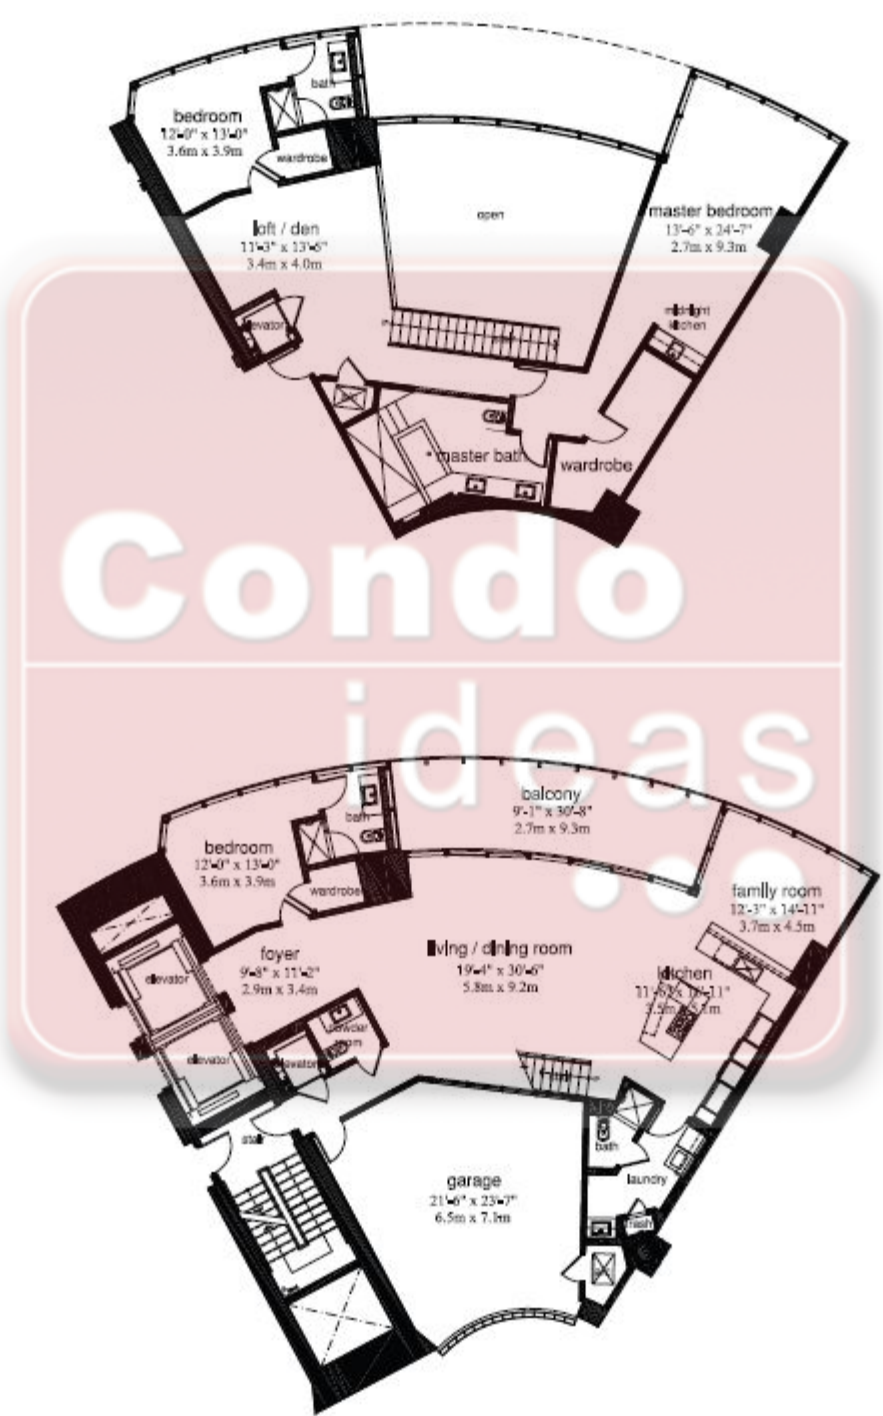

P'0395

Condo ideas

Area	Lower [SQ FT M ²]	Upper [SQ FT M ²]	Total [SQ FT M ²]
Interior	1,845 171.4	1,576 146.4	3,421 317.8
Balcony	268 26.7	288 26.7	
Garage	542 50.5	542 50.5	
Total	2,655 248.6	4,232 394.9	