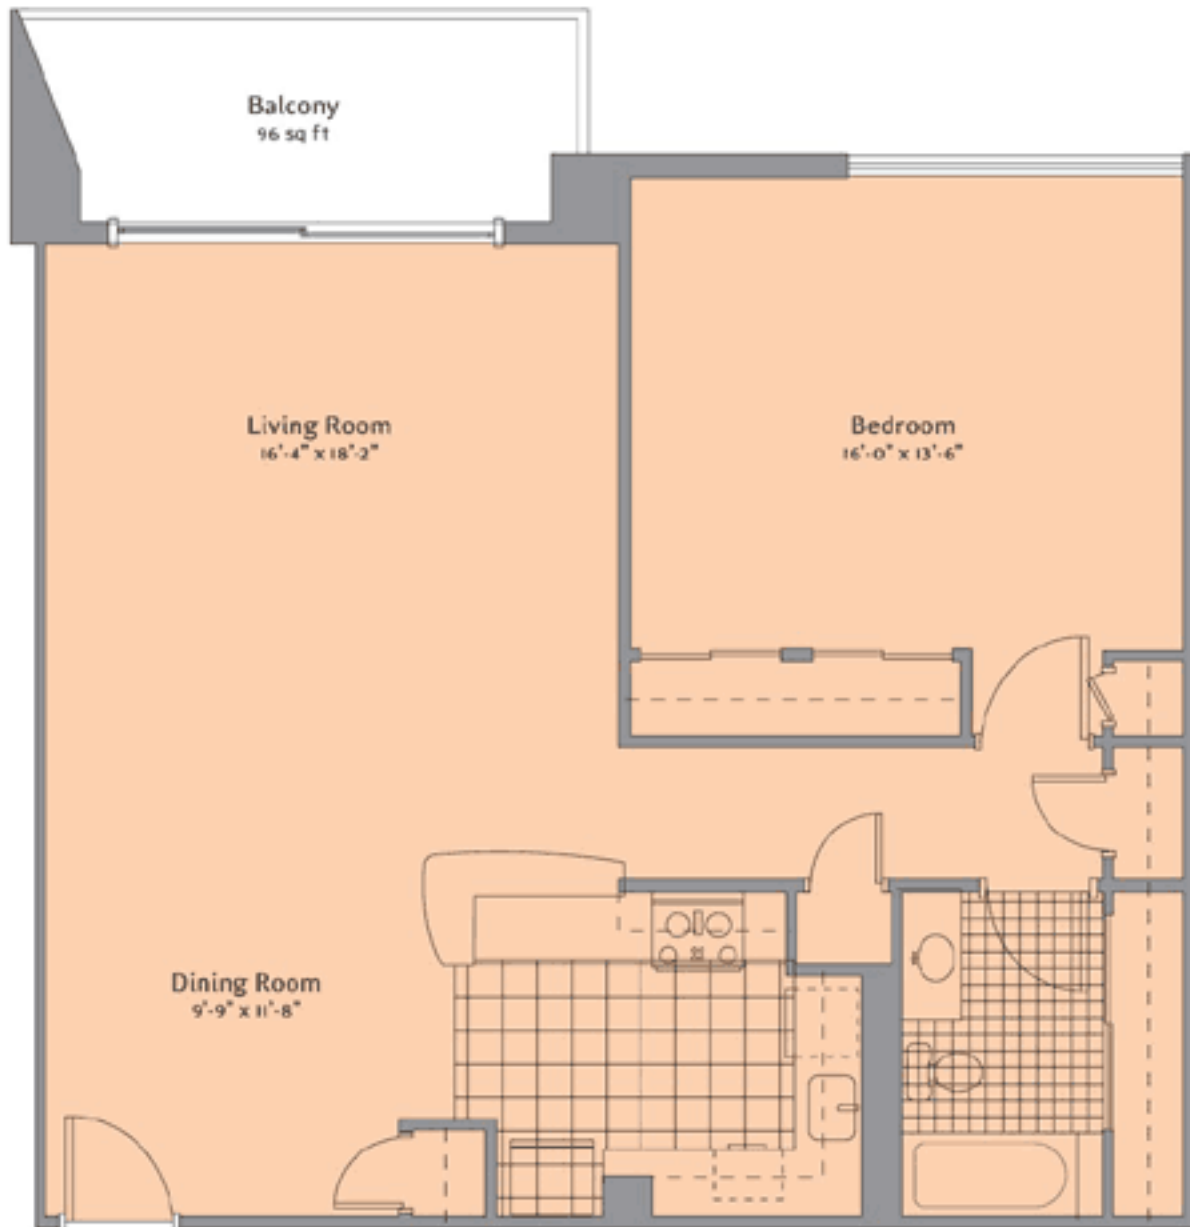

LENOX D

1 Bedroom | 1 Bath

SOUTH TOWER

923-1,026 total interior sq ft*

*All dimensions are approximate and square feet may vary per individual plan.