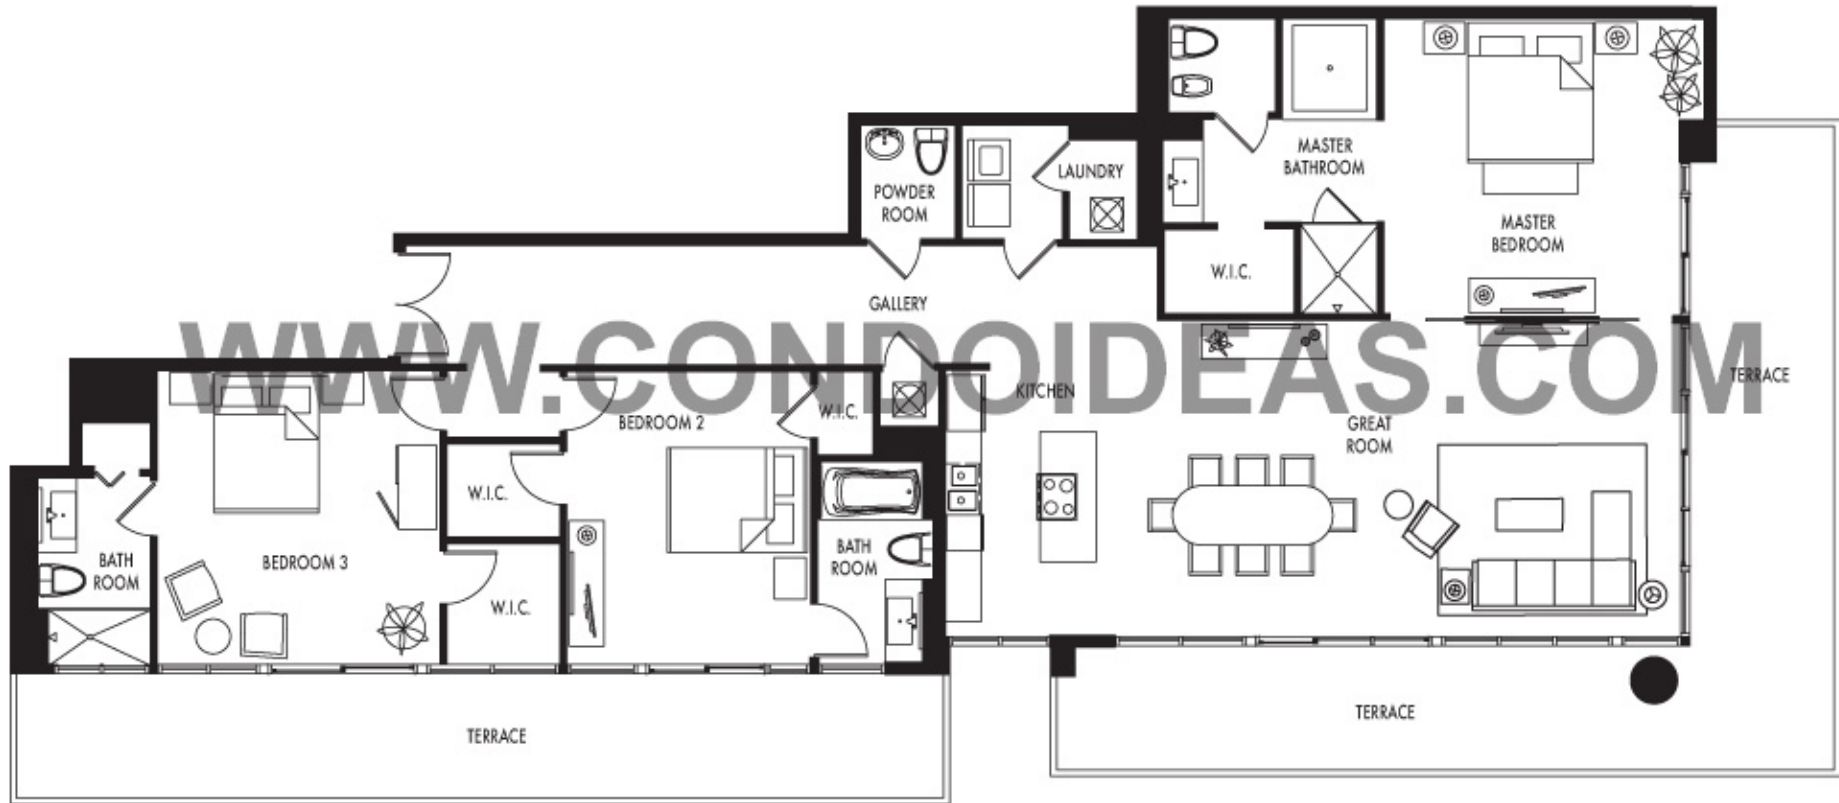

SOUTH TOWER - UNIT A

3 BEDROOM / 3.5 BATH

TOTAL 2,322 sq.ft.

Contact: Condoideas.com

Tel. (305) 428-2439

Fax. (305) 475-6776

Email: info@condoideas.com

Web: www.condoideas.com