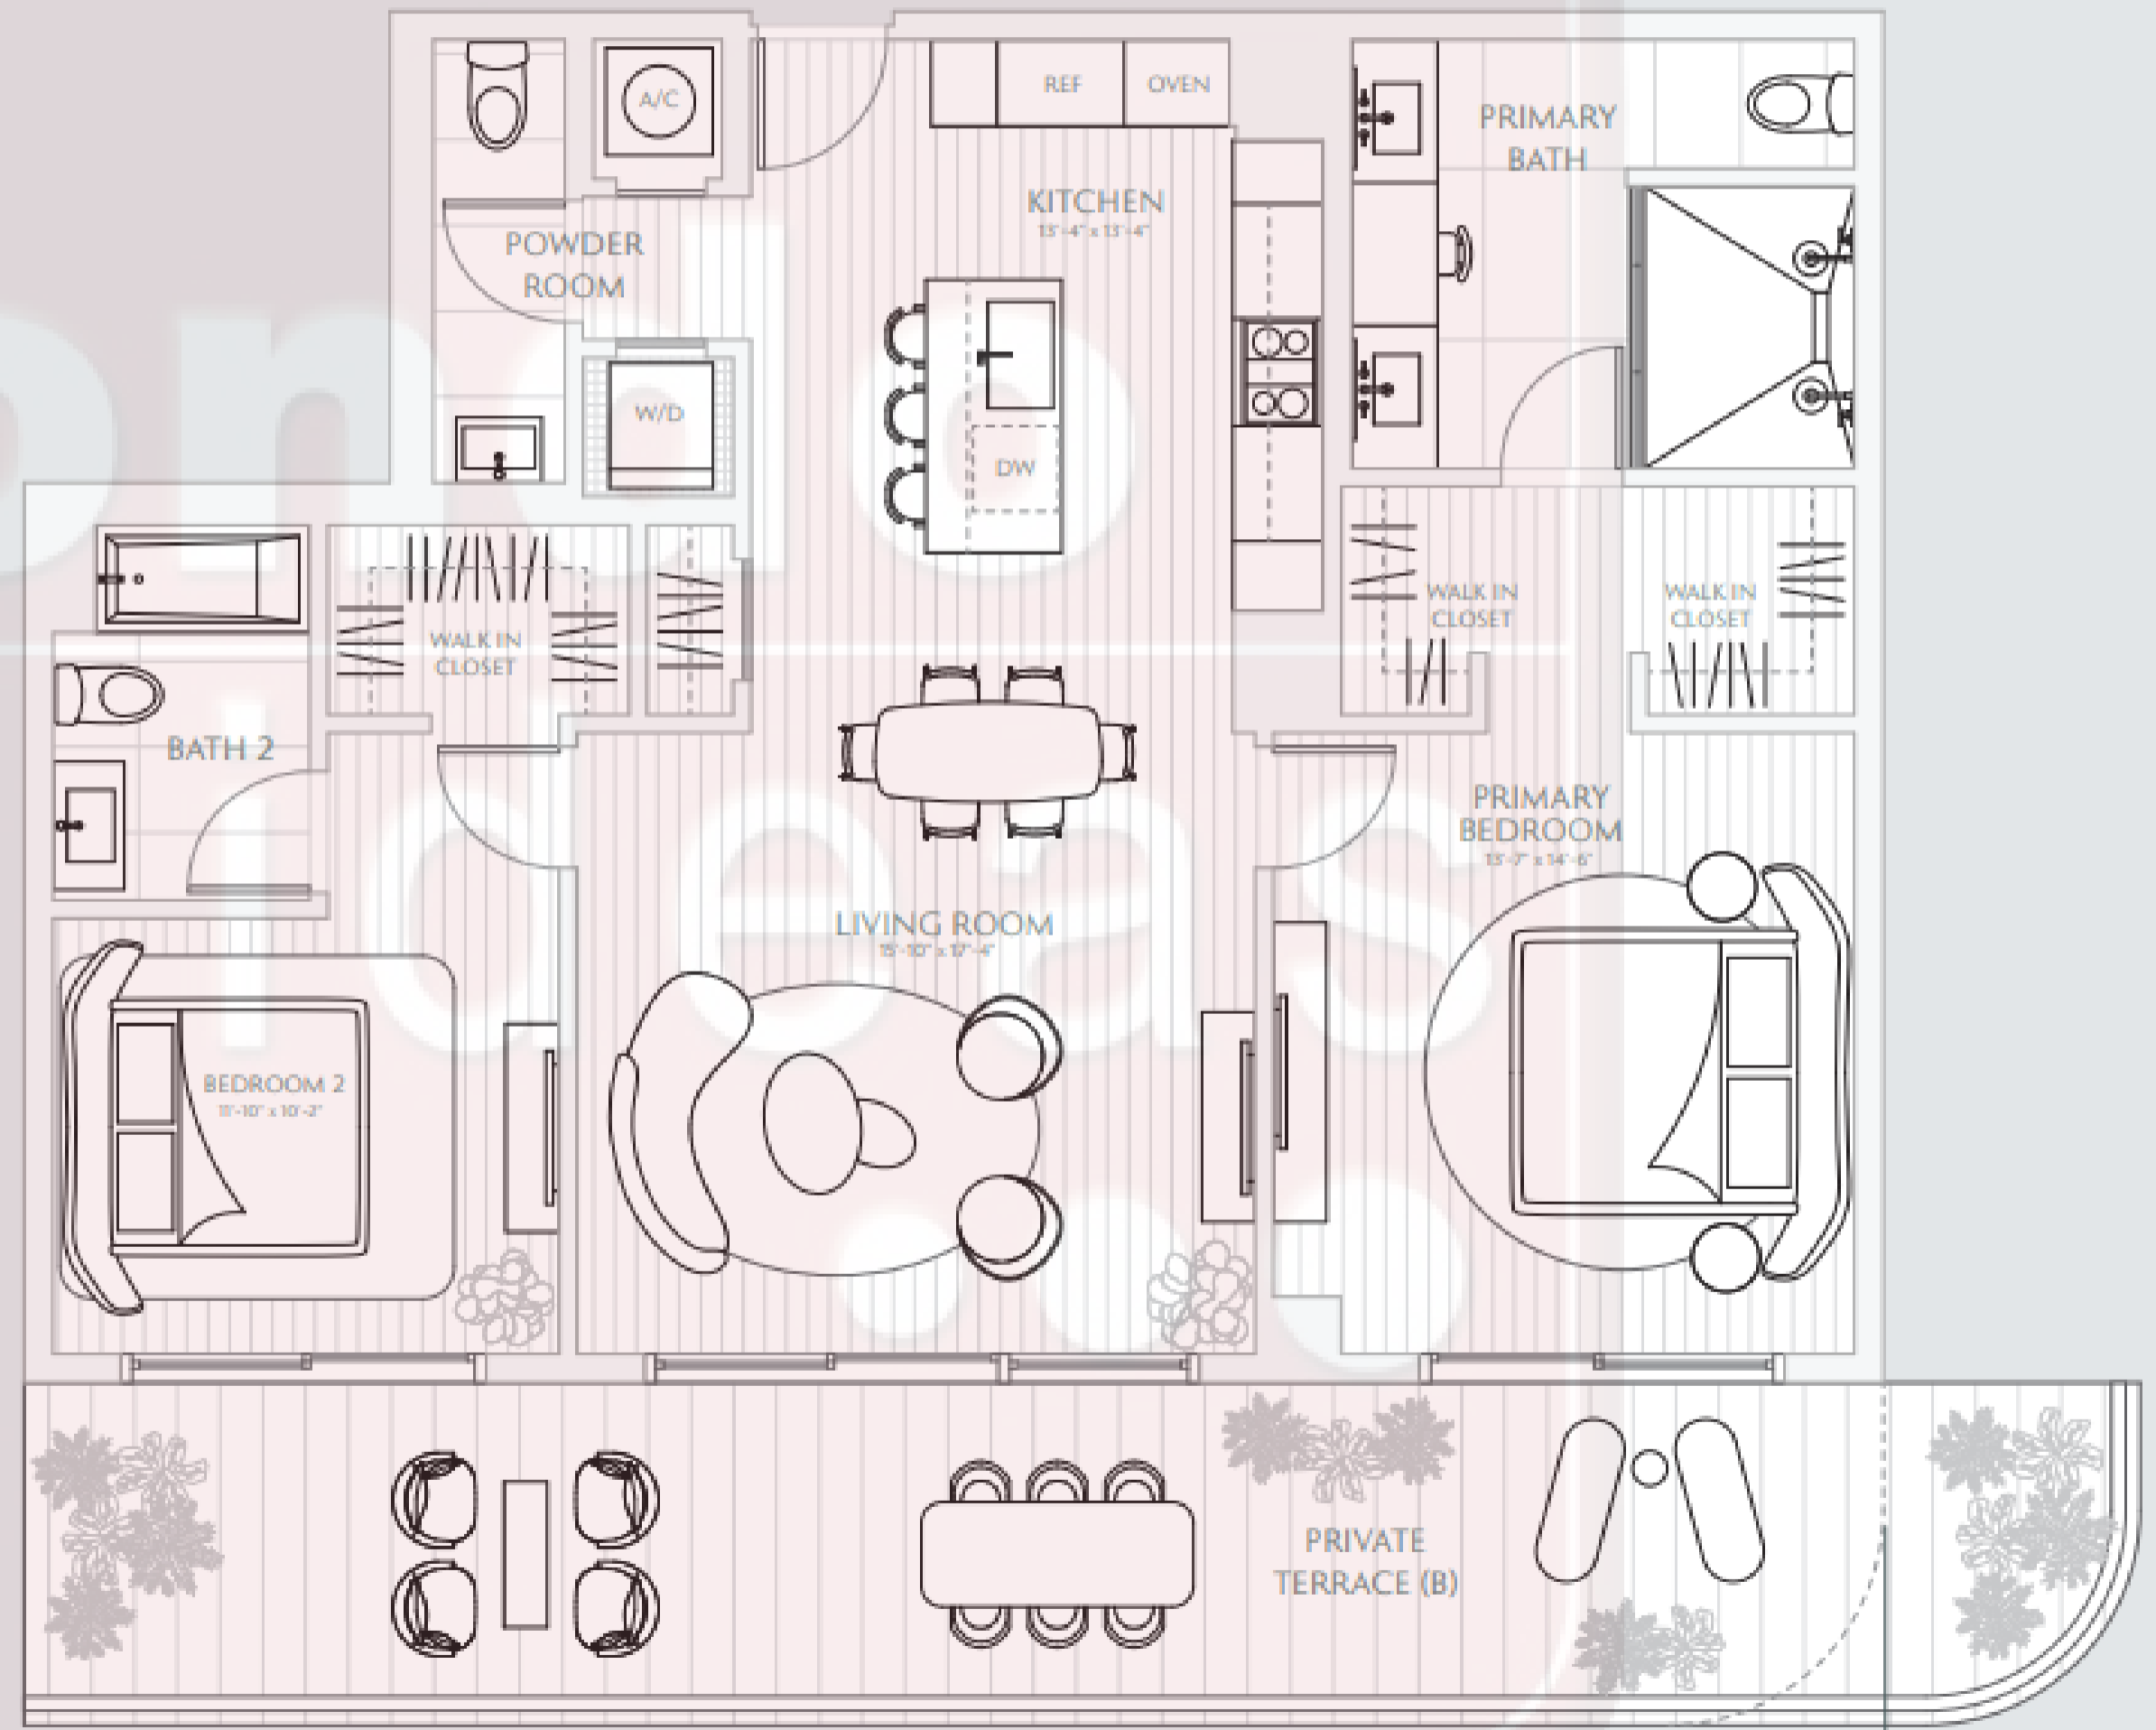

TOWER & SKY
RESIDENCE

06

2 BEDROOMS
2.5 BATHS
PRIVATE TERRACE

INTERIOR 1,275 SF / 118.4 M²
EXTERIOR 334 SF / 31 M²
TOTAL 1,609 SF / 149.4 M²

TERRACE A: 300 SF / 27.8 M²
TERRACE B: 334 SF / 31 M²
TERRACE C: 300 SF / 27.8 M²

TERRACE (A) & (C)