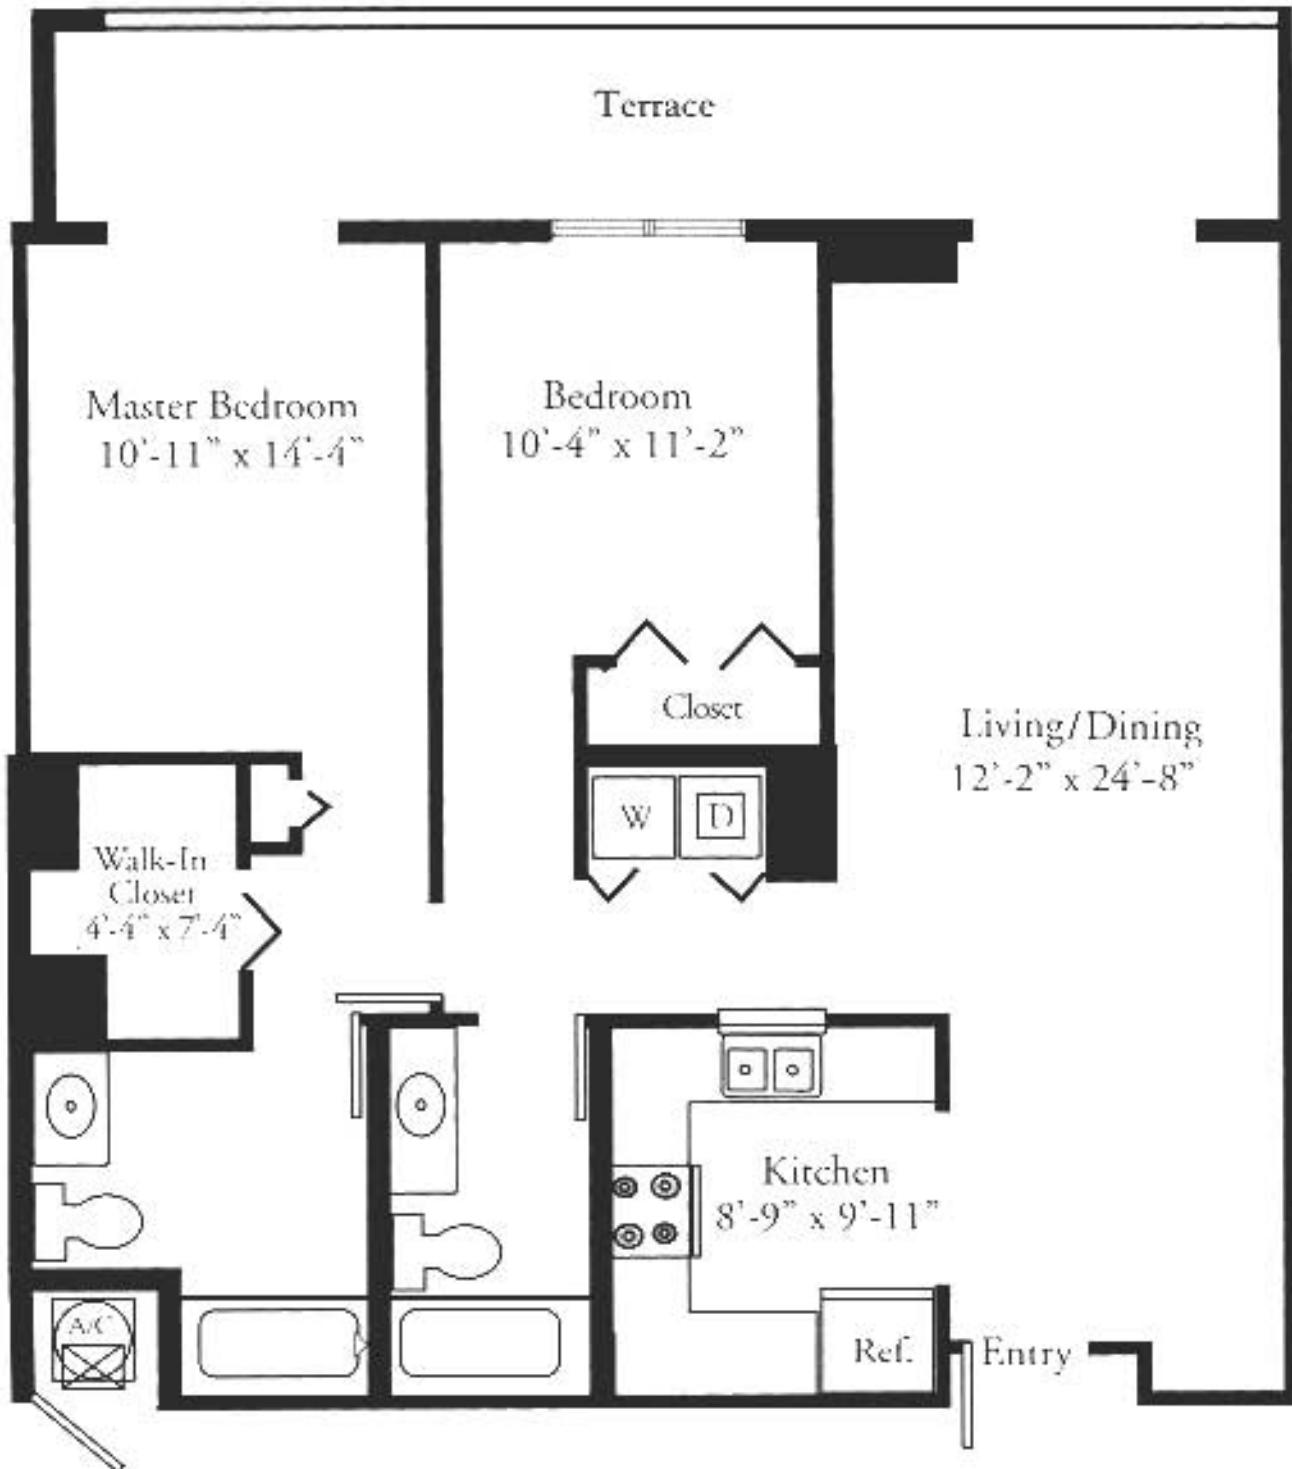

MODEL L
2 Bedroom, 2 Bath

06 Line
Floors 9 - 24

A/C Living 1143 Sq Ft - 106.18 M²
Terrace 206 Sq Ft - 19.13 M²
Total 1349 Sq Ft - 125.32 M²