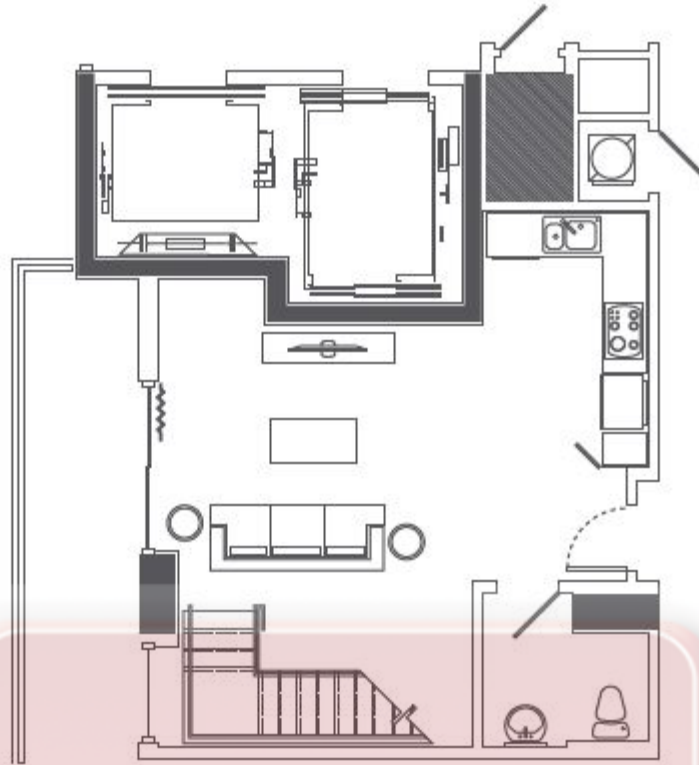

THE
bond
1080 BRICKELL

unit

D

bed

2

bath

2

ft²

1,218

m²

113.15