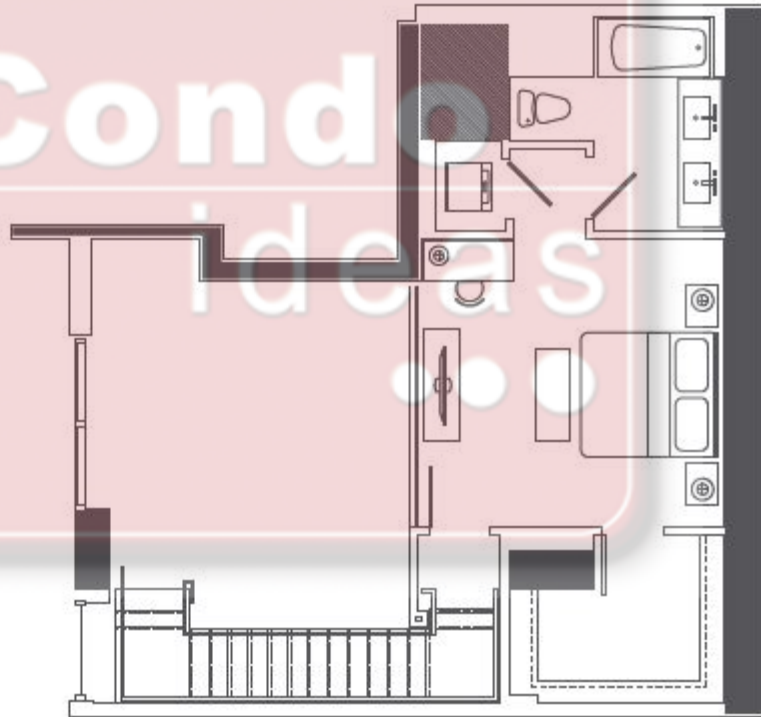

THE
bond
1080 BRICKELL

unit

D

bed

2

bath

2

ft²

1,218

m²

113.15