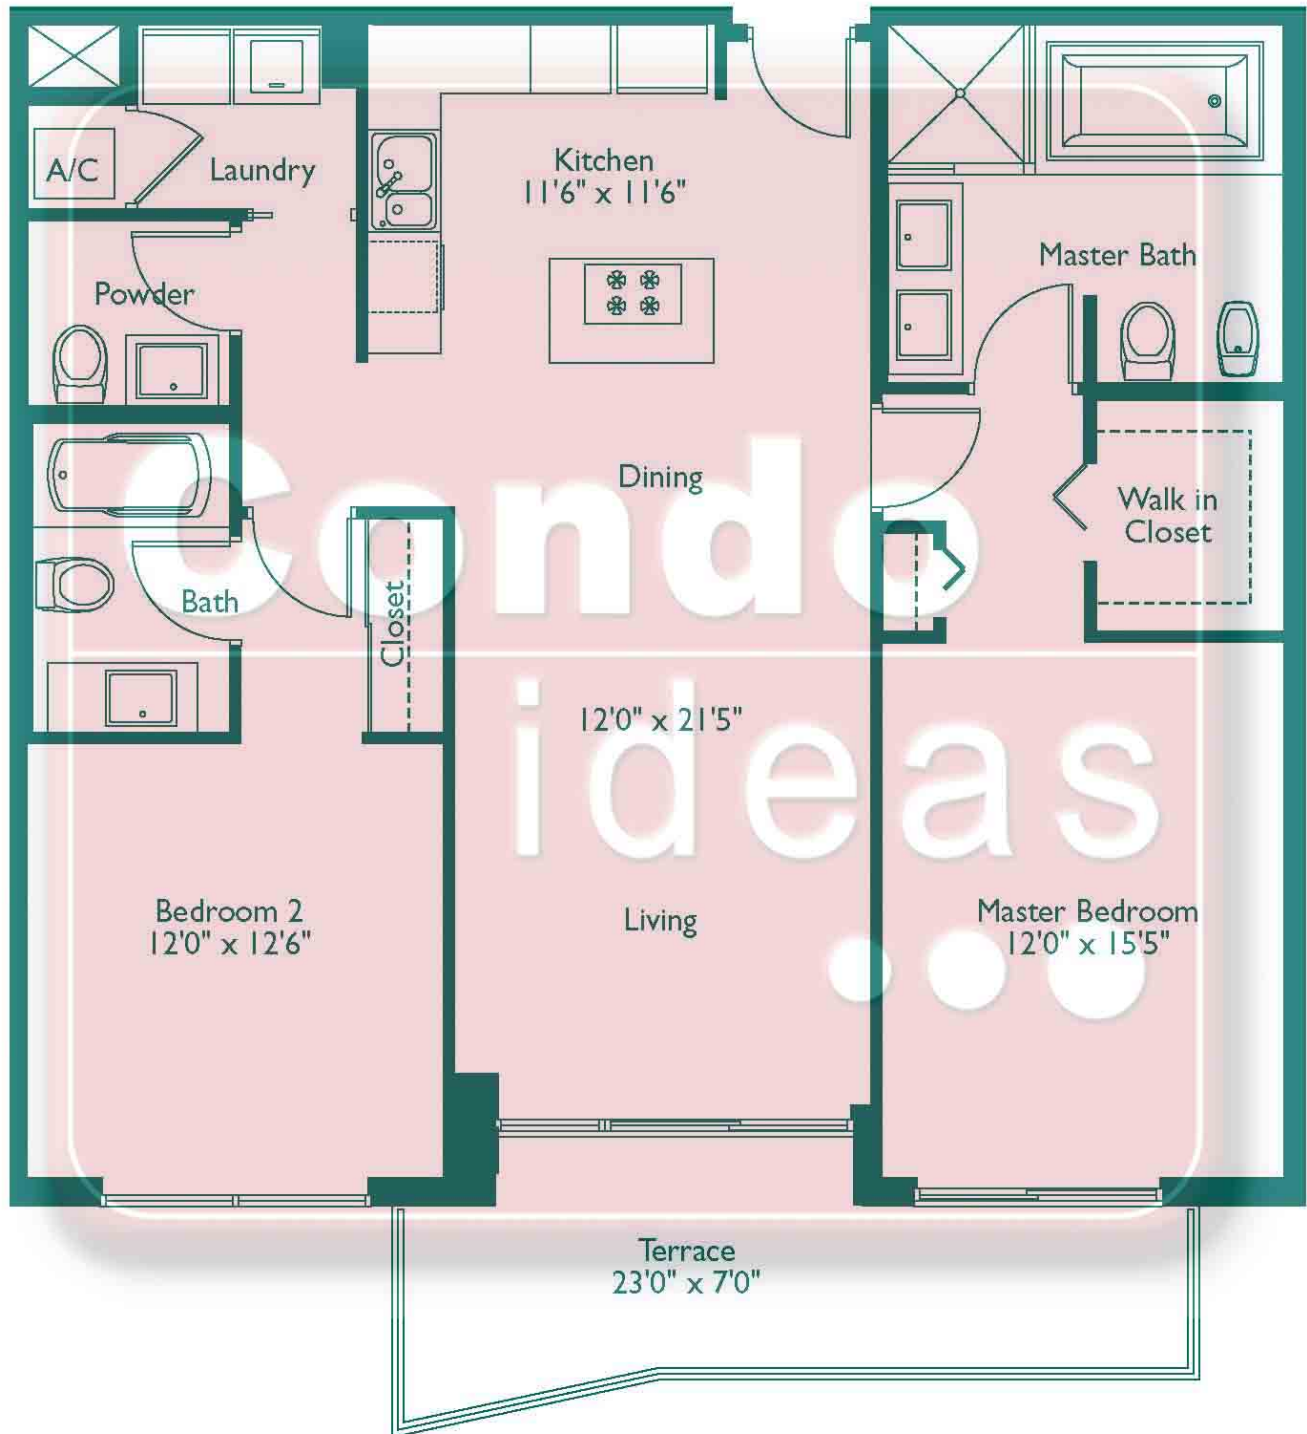

Unit 03 (BR)

2 Bedroom, 2 1/2 Bath

1,451 Total Sq. Ft. - 134.80 m²

EMERALD

AT • BRICKELL

Contact: Condoideas.com

Tel.(305) 428-2439

Fax.(305) 675-2779