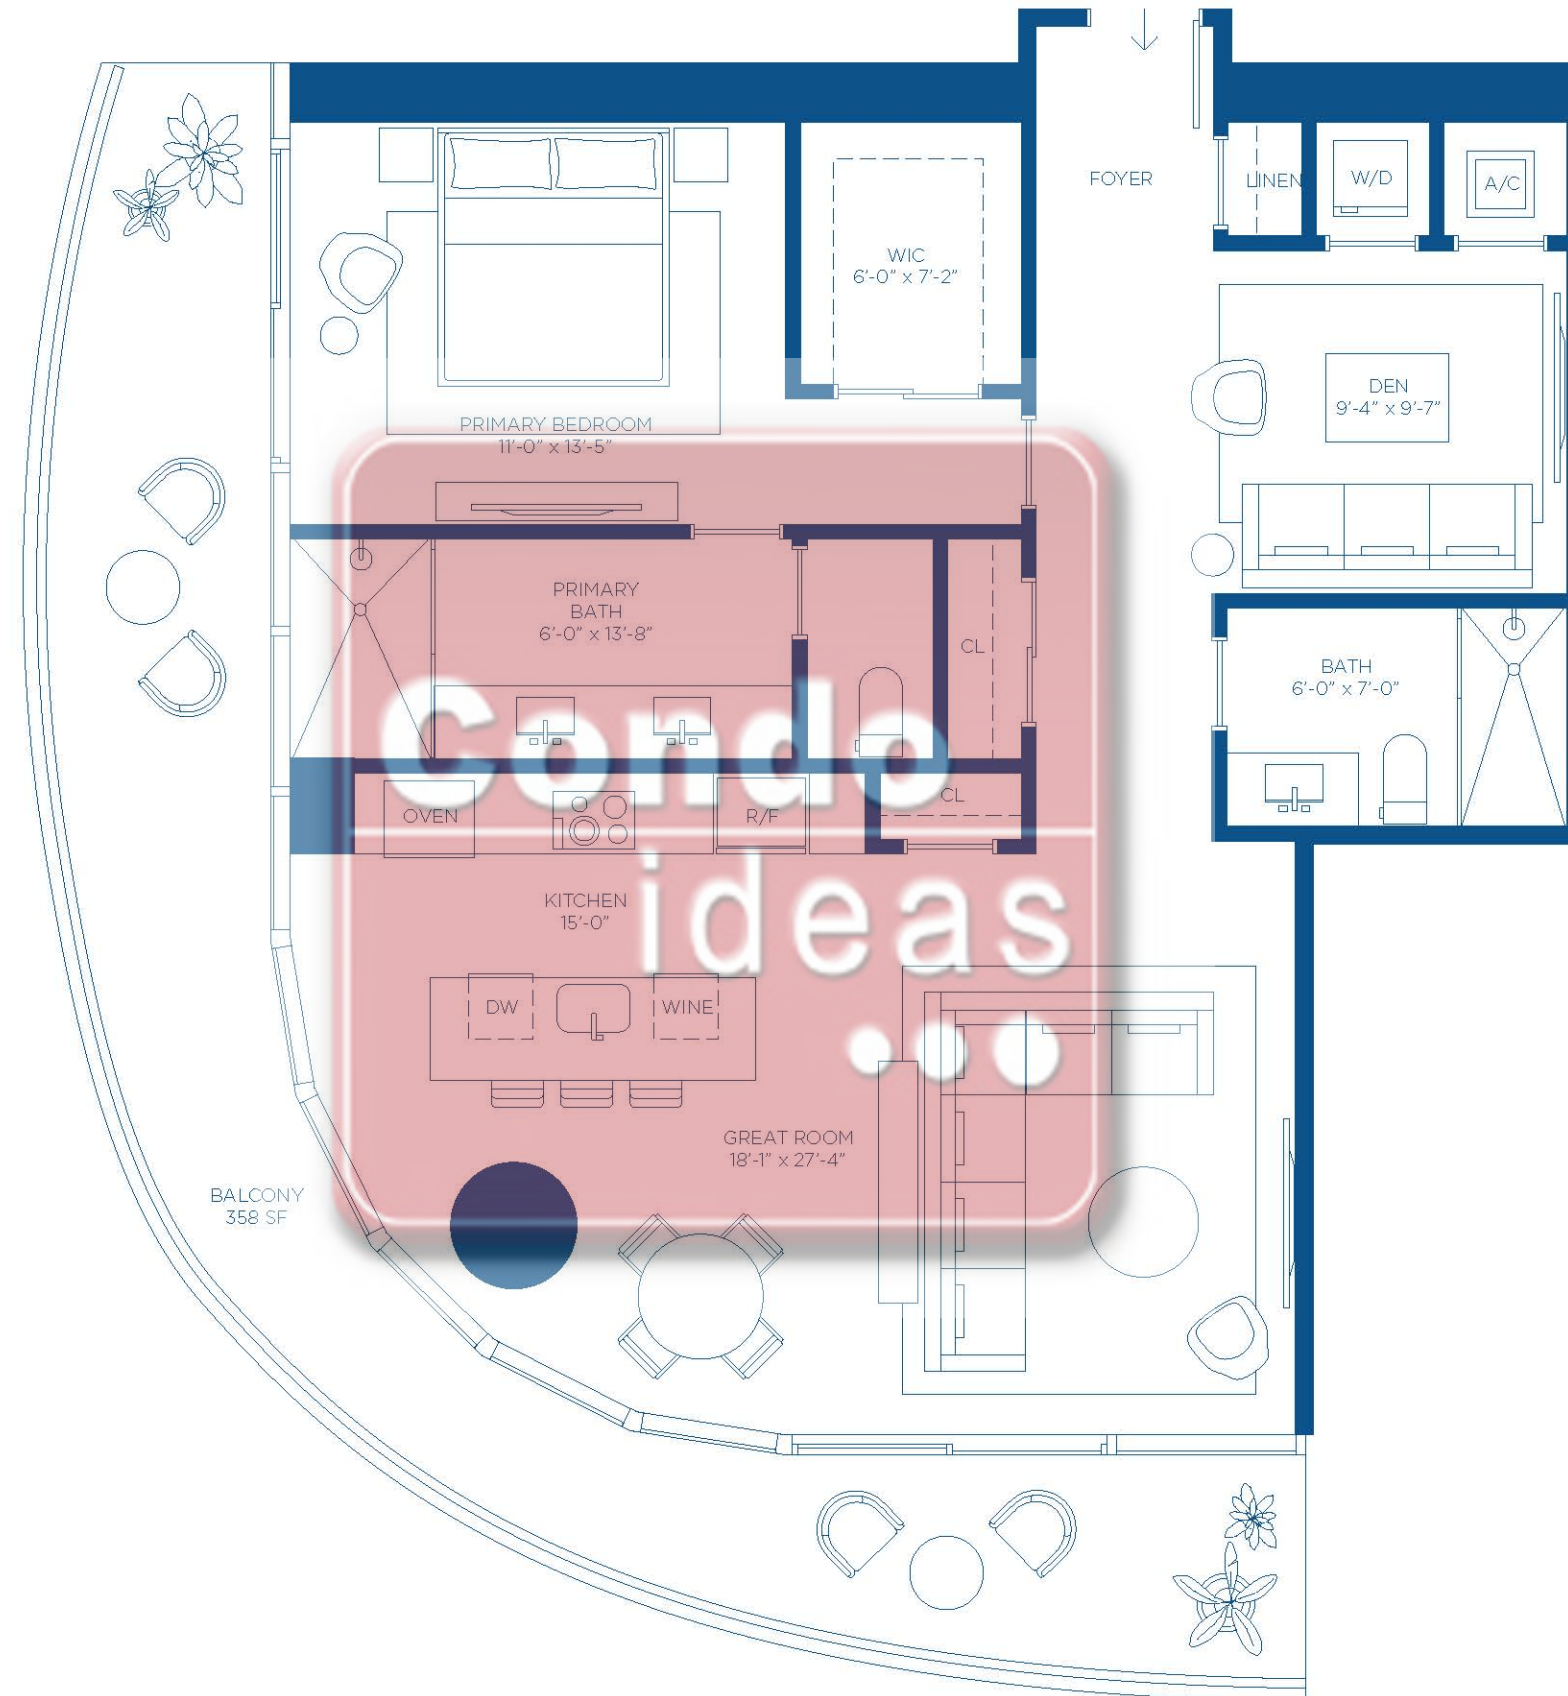

RESIDENCE 06

LEVELS 19 - 61

1 Bedroom
Den
2 Bathrooms

INTERIOR AREA:
1,204 SQ. FT. / 112 SQ. M.

TERRACE AREA:
358 SQ. FT. / 33 SQ. M.

BRICKELL SKYLINE

BISCAYNE BAY

SIMPSON PARK