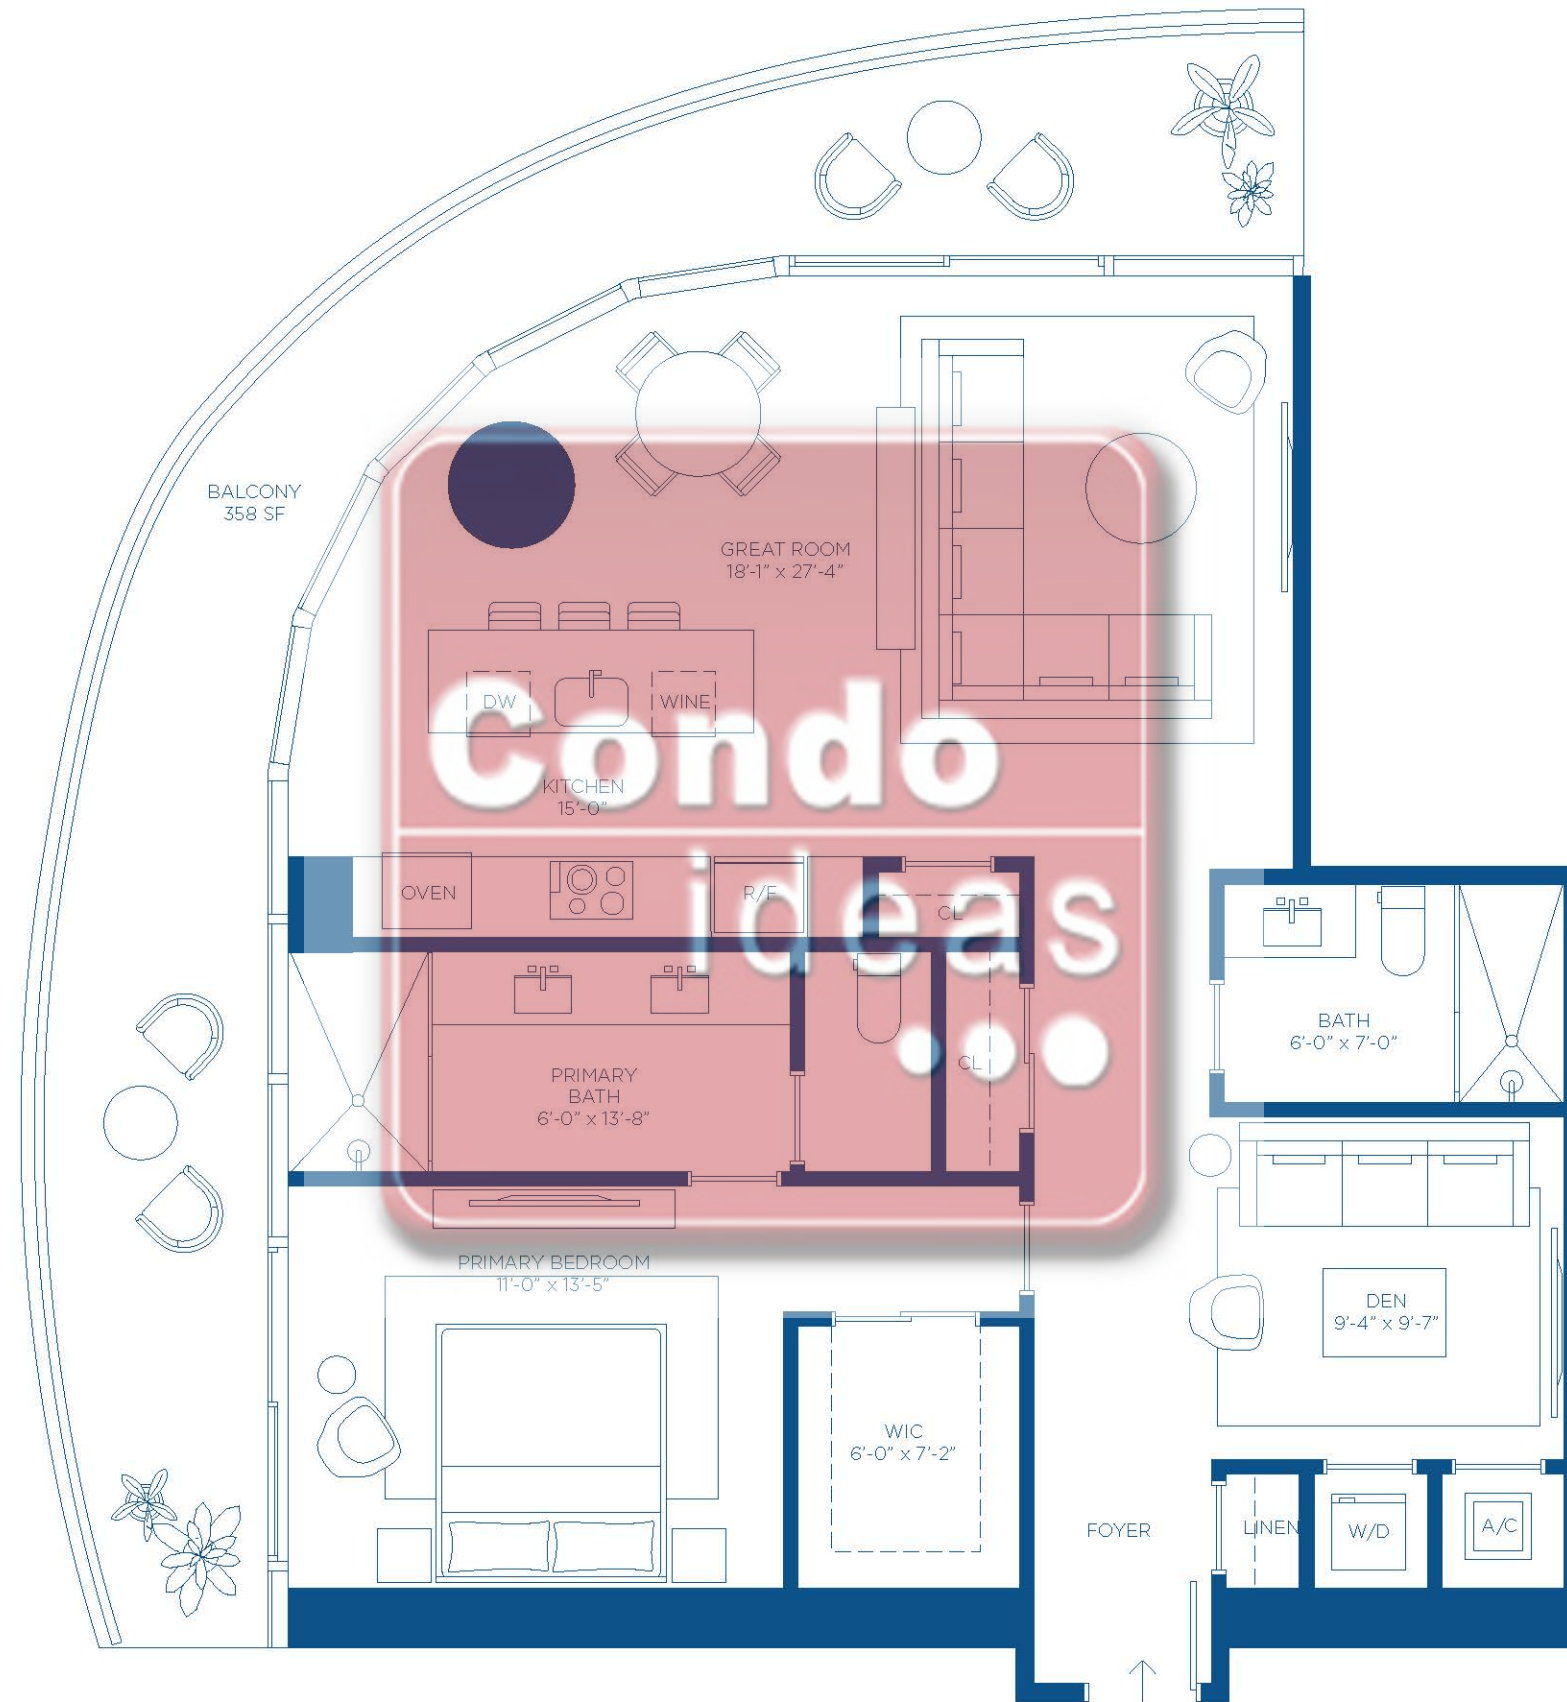

RESIDENCE 06

LEVELS 9 - 18

1 Bedroom
Den
2 Bathrooms

INTERIOR AREA:
1,204 SQ. FT. / 112 SQ. M.

TERRACE AREA:
358 SQ. FT. / 33 SQ. M.

BRICKELL SKYLINE

BISCAYNE BAY

SIMPSON PARK