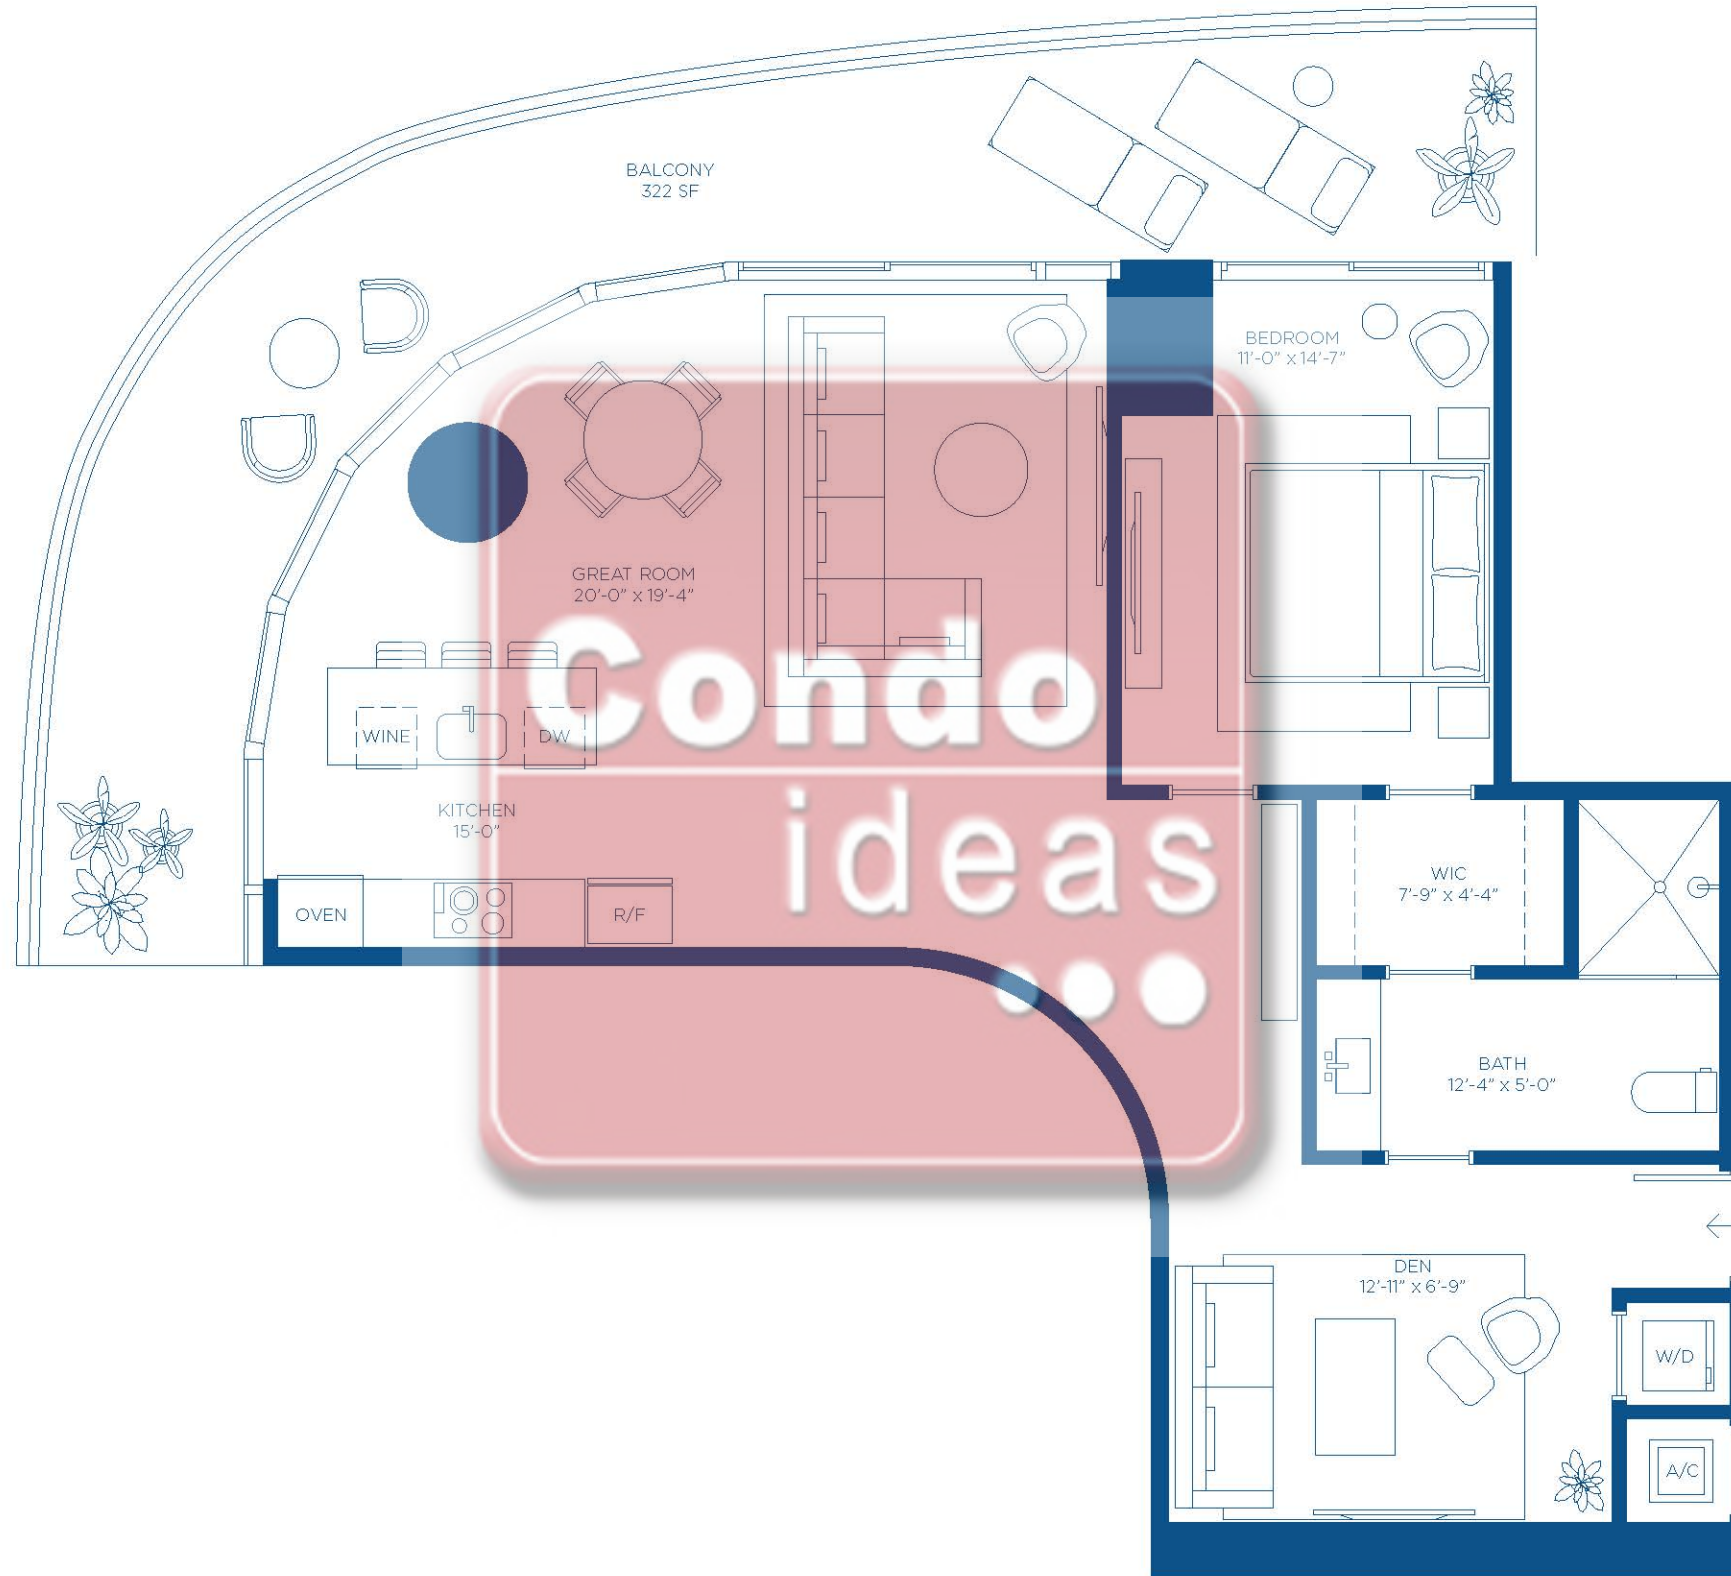

RESIDENCE 06

LEVEL 8

1 Bedroom
1 Bathroom

INTERIOR AREA:
1,065 SQ. FT. / 99 SQ. M.

TERRACE AREA:
322 SQ. FT. / 30 SQ. M.

BRICKELL SKYLINE

BISCAYNE BAY

SIMPSON PARK