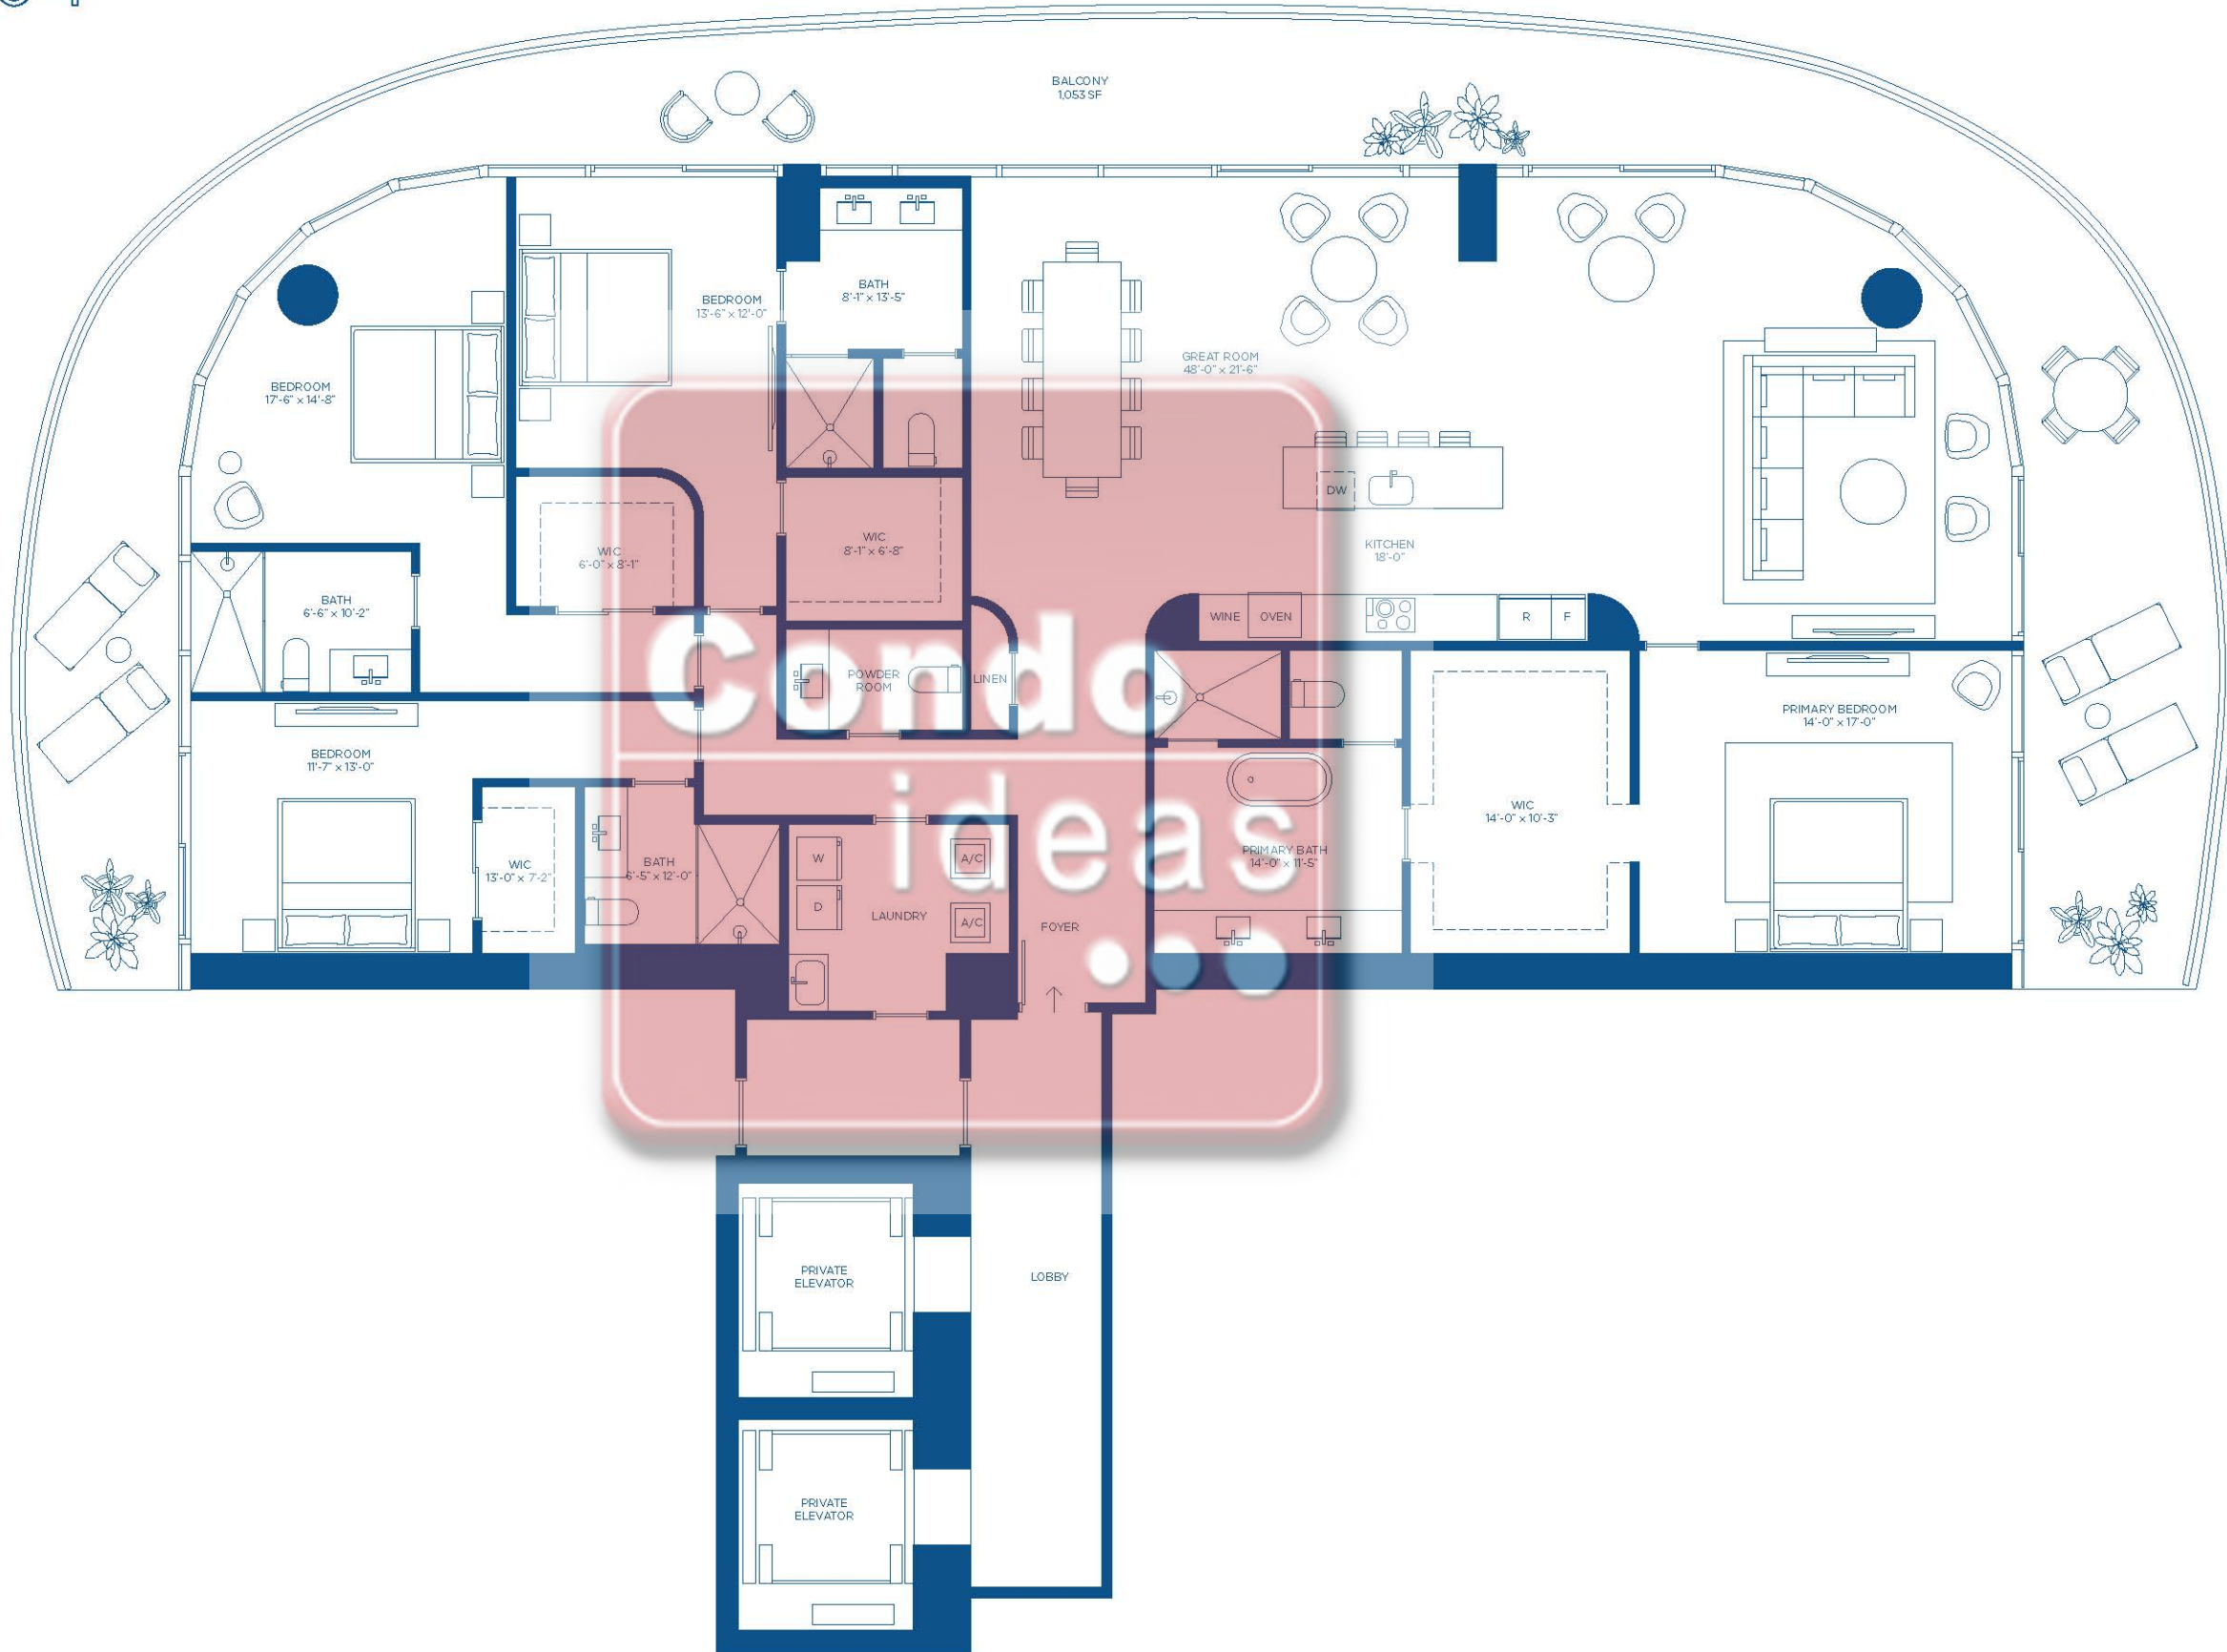

RESIDENCE 04

LEVELS 62 - 78

- 4 Bedrooms
- 4 Bathrooms
- 1 Powder Room

INTERIOR AREA:
3,495 SQ. FT. / 325 SQ. M.

TERRACE AREA:
1,053 SQ. FT. / 98 SQ. M.

BRICKELL SKYLINE

BISCAYNE BAY

SIMPSON PARK