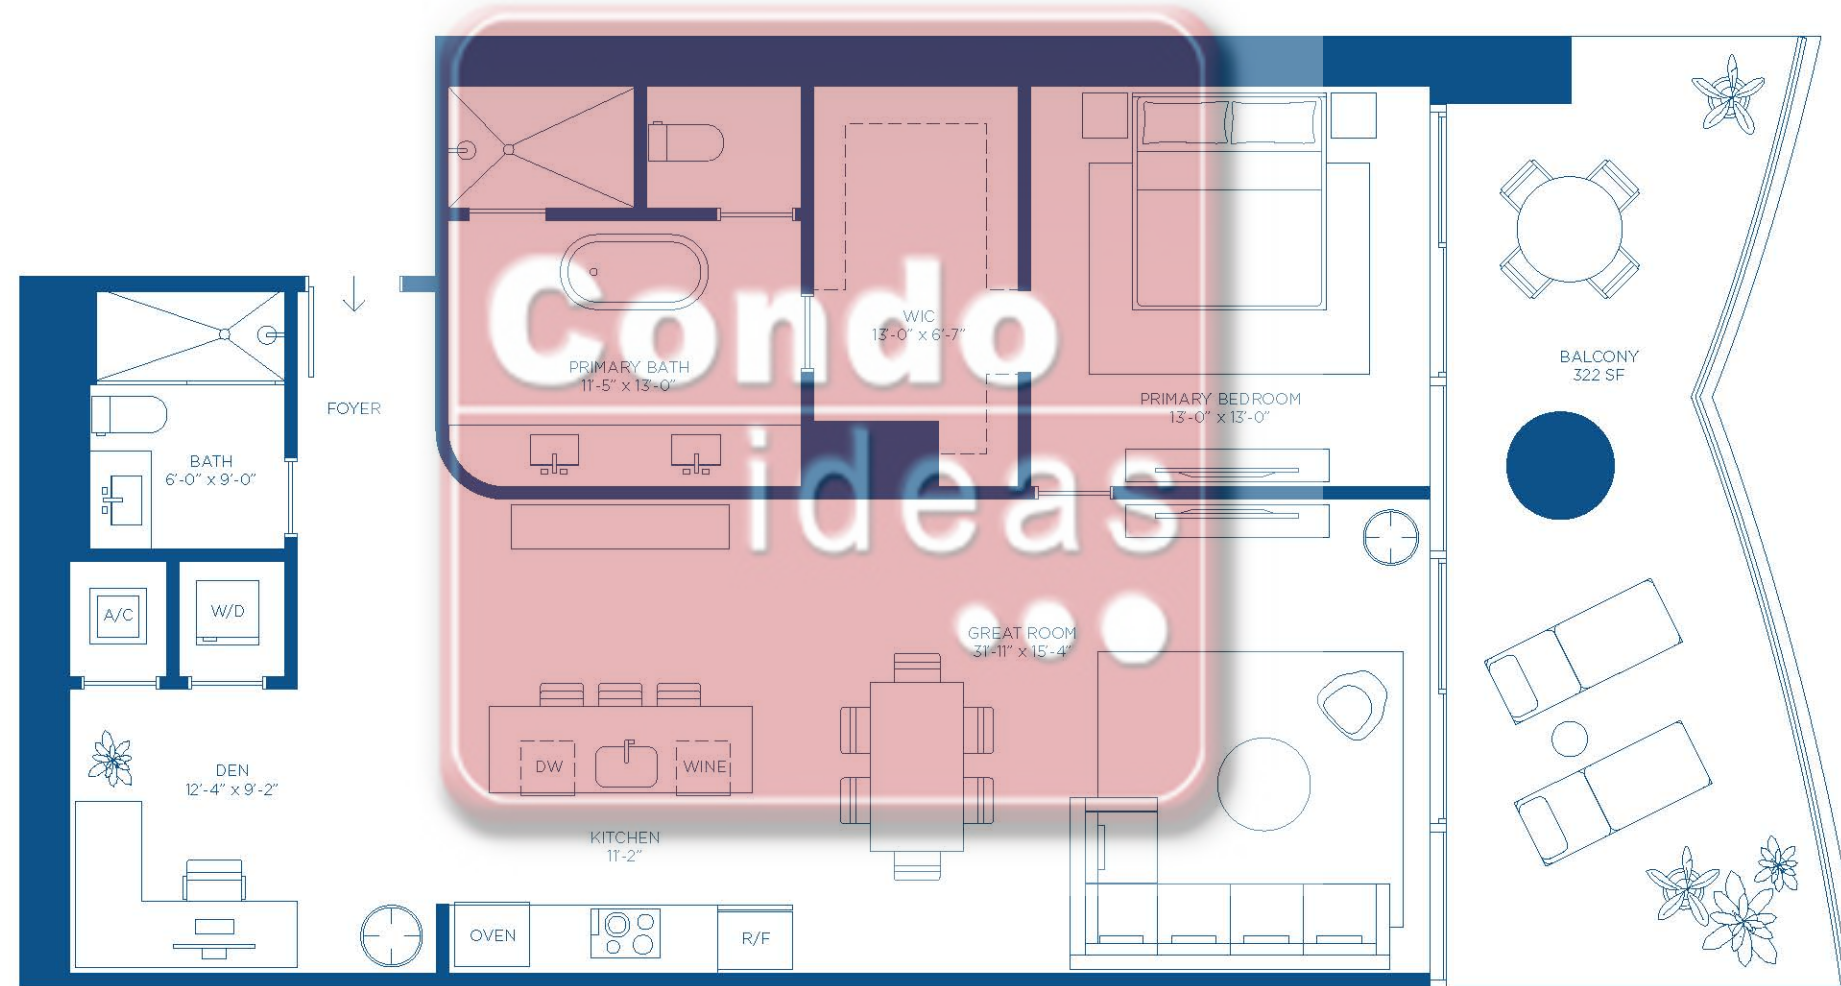

# RESIDENCE 04

LEVELS 9 - 18

- 1 Bedroom
- Den
- 2 Bathrooms

INTERIOR AREA:  
1,318 SQ. FT. / 122 SQ. M.

TERRACE AREA:  
322 SQ. FT. / 30 SQ. M.

BRICKELL SKYLINE