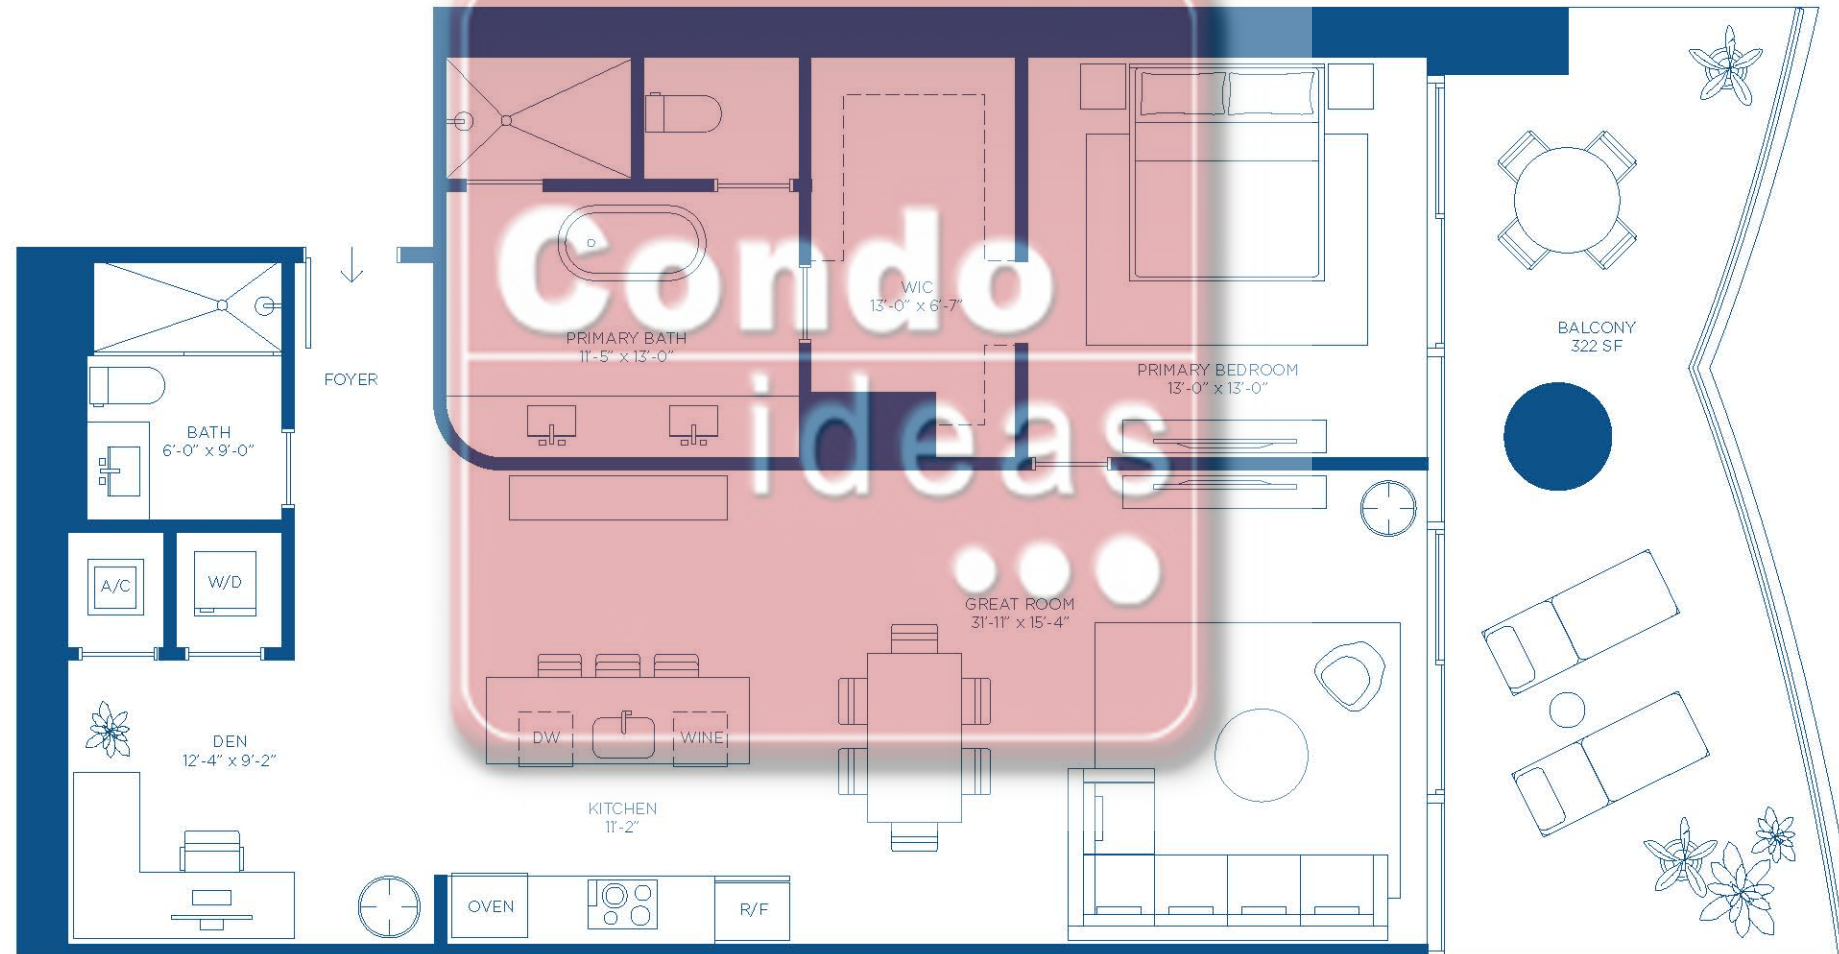

RESIDENCE 04

LEVEL 8

- 1 Bedroom
- Den
- 2 Bathrooms

INTERIOR AREA:
1,318 SQ. FT. / 122 SQ. M.

TERRACE AREA:
322 SQ. FT. / 30 SQ. M.

BRICKELL SKYLINE