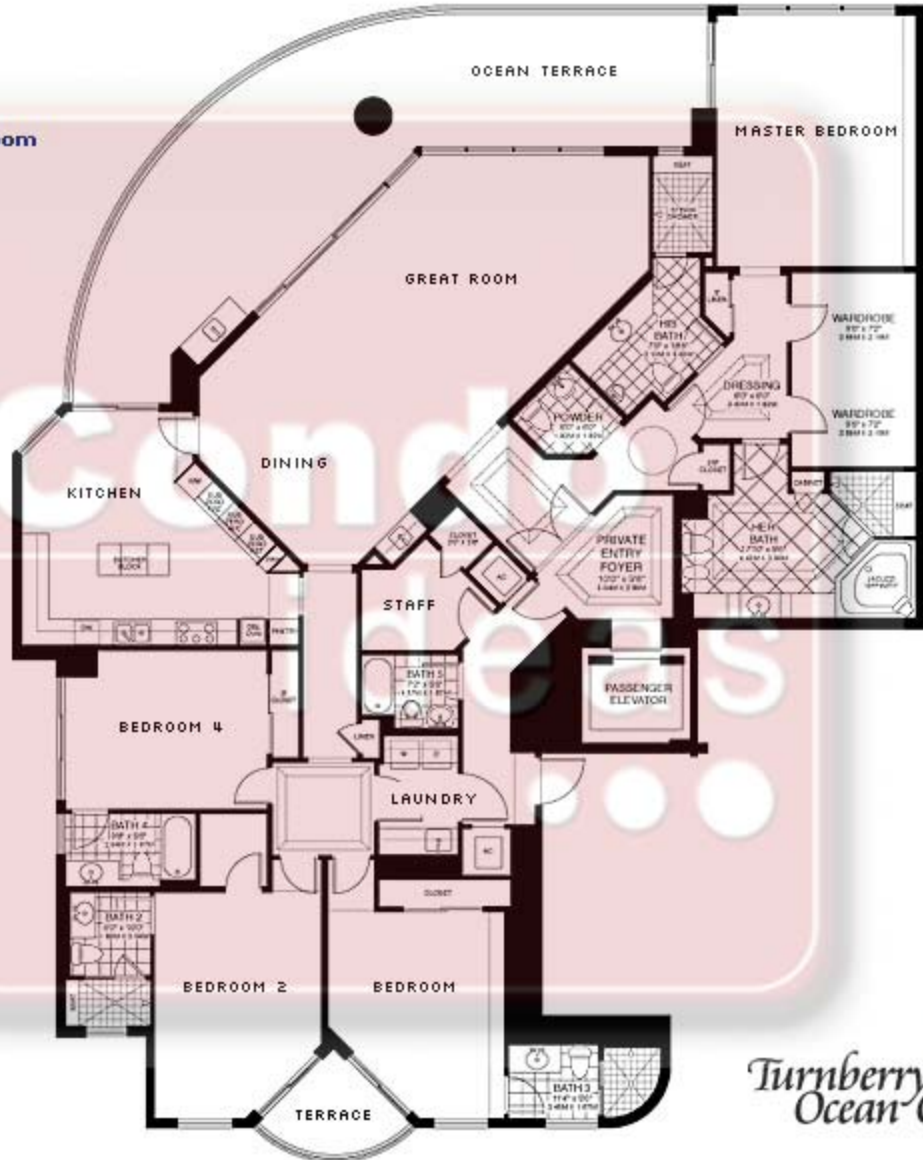

Eleuthera

4 Bedrooms / 6.5 Baths
+ Family Room + Staff Room

Enclosed Area
3,735 sq ft
346.99 sq m

Terrace Area
745 sq ft
69.21 sq m

Total Residence
4,480 sq ft
416.20 sq m

Contact: Condoideas.com
Tel. (305) 428-2439
Fax. (305) 675-2779
Email. Info@condoideas.com
Web www.condoideas.com
Condoideas.com is an independent service provider
and is not affiliated with the developer