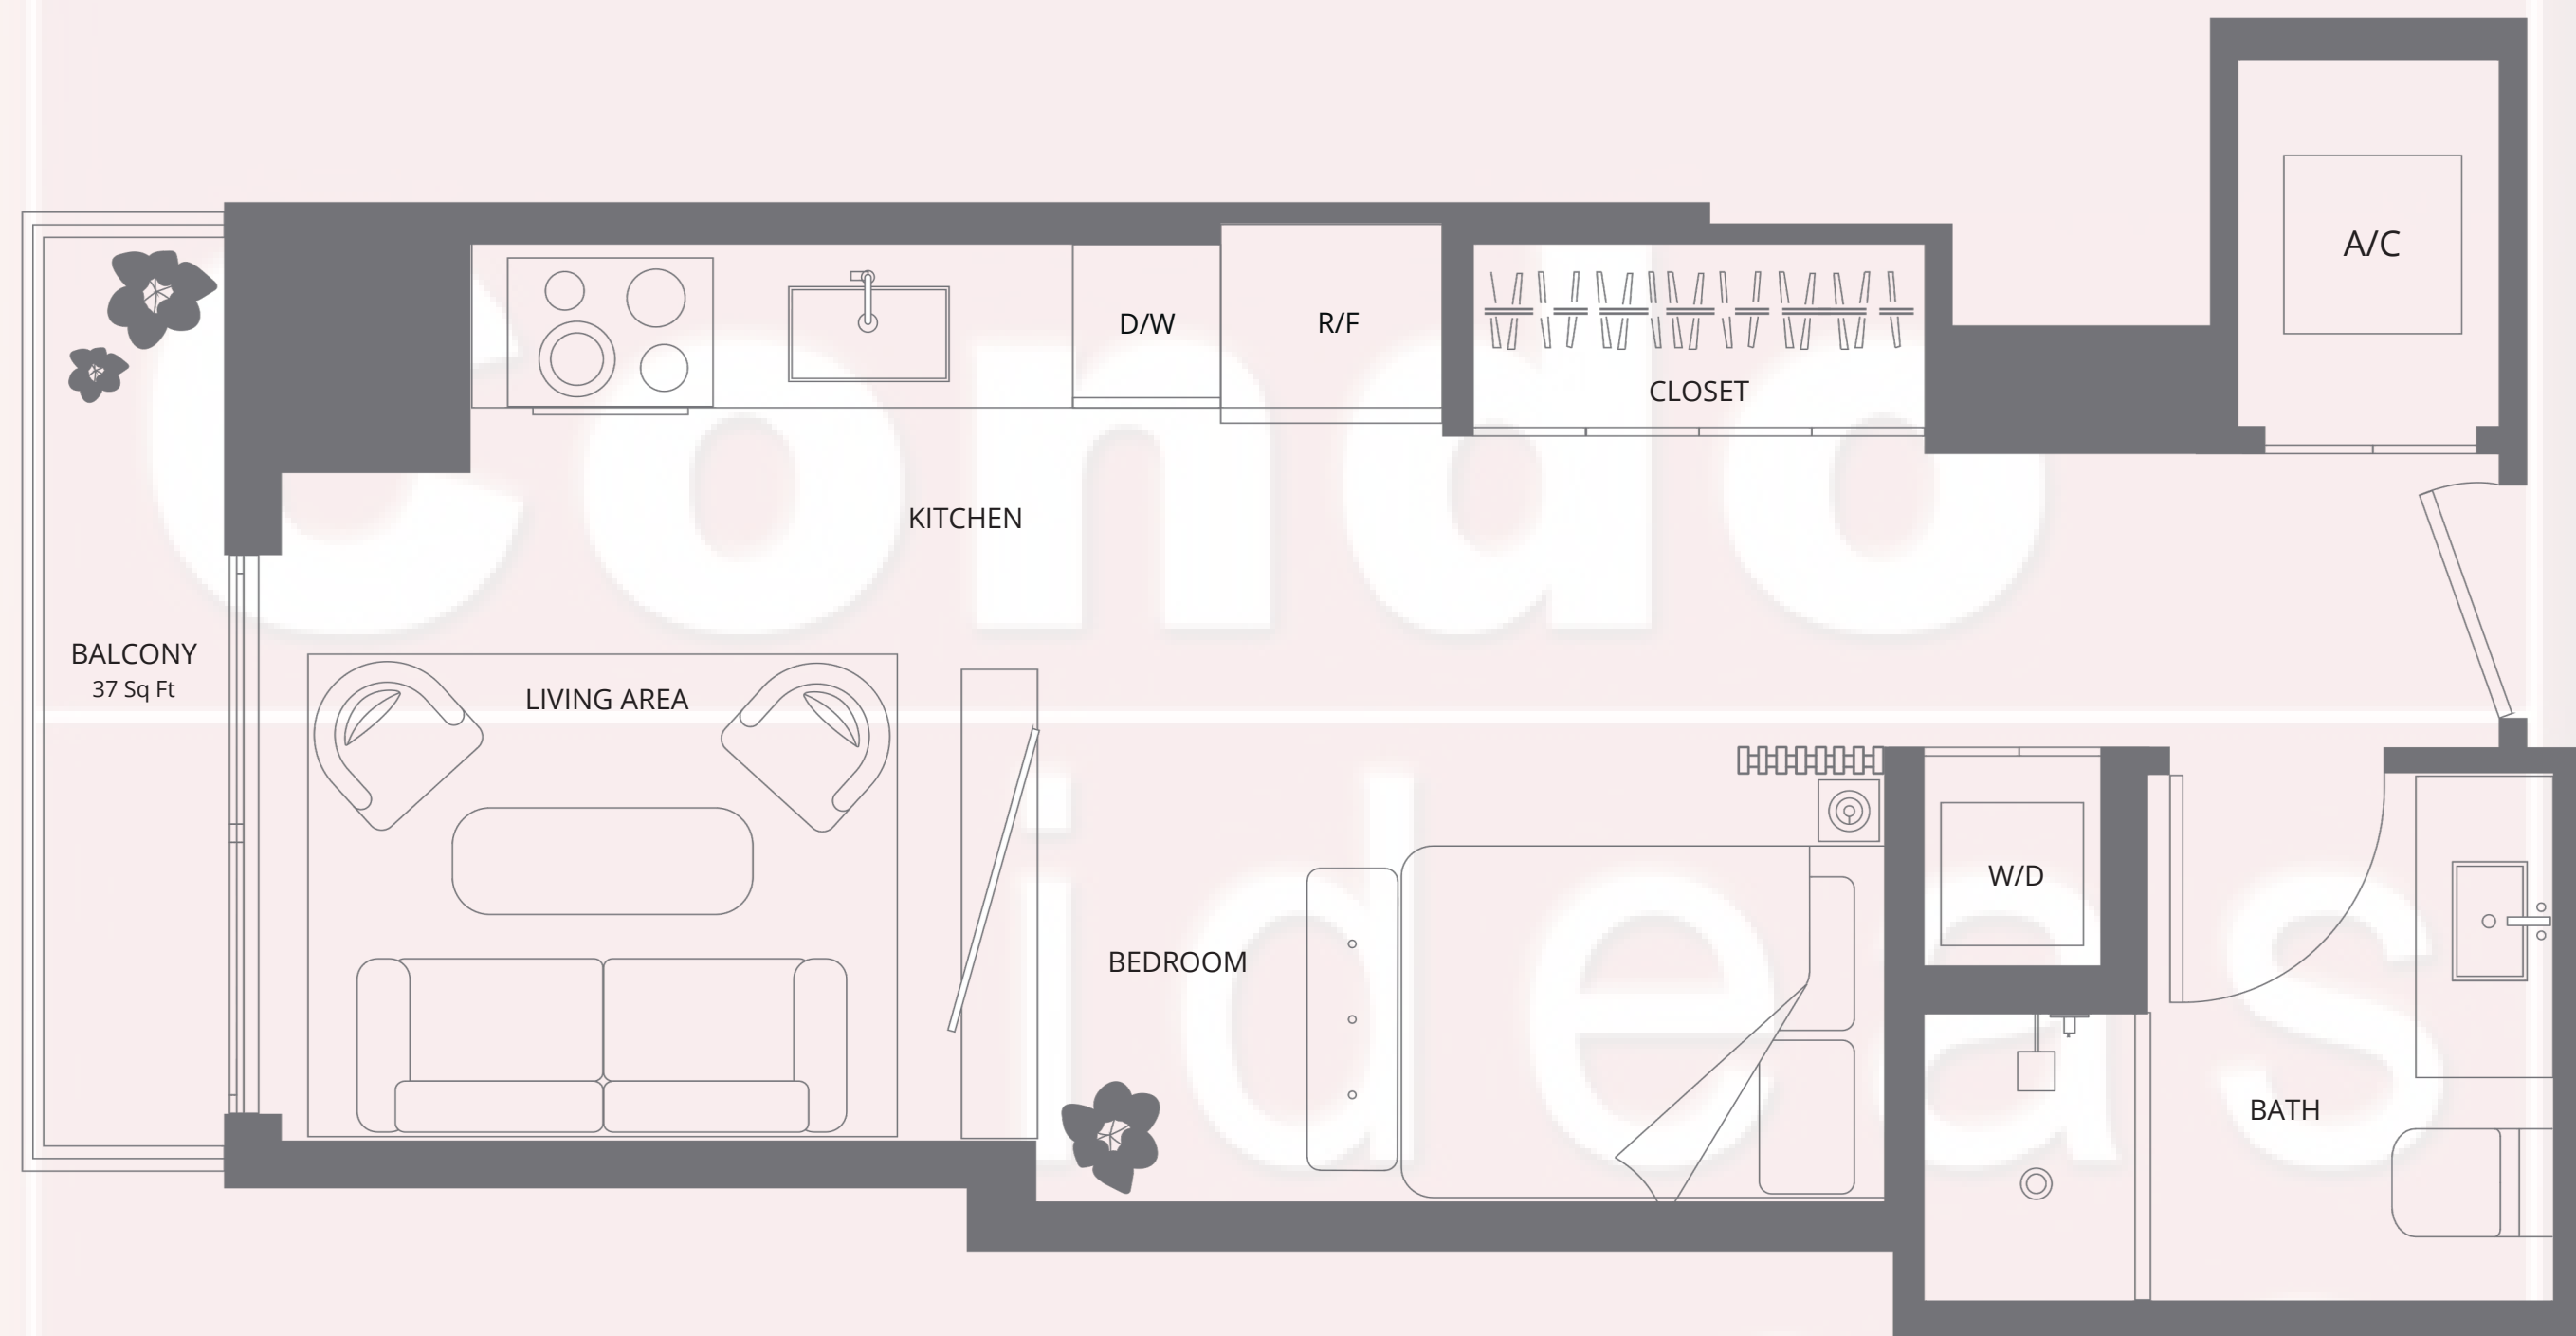

RESIDENCE 16

JR. SUITE | 1 BATH
LEVELS 14 - 47

LIVING AREA	418 SQ FT	38.83 M2
BALCONY	37 SQ FT	3.43 M2
TOTAL	455 SQ FT	42.27 M2

BISCAYNE BAY