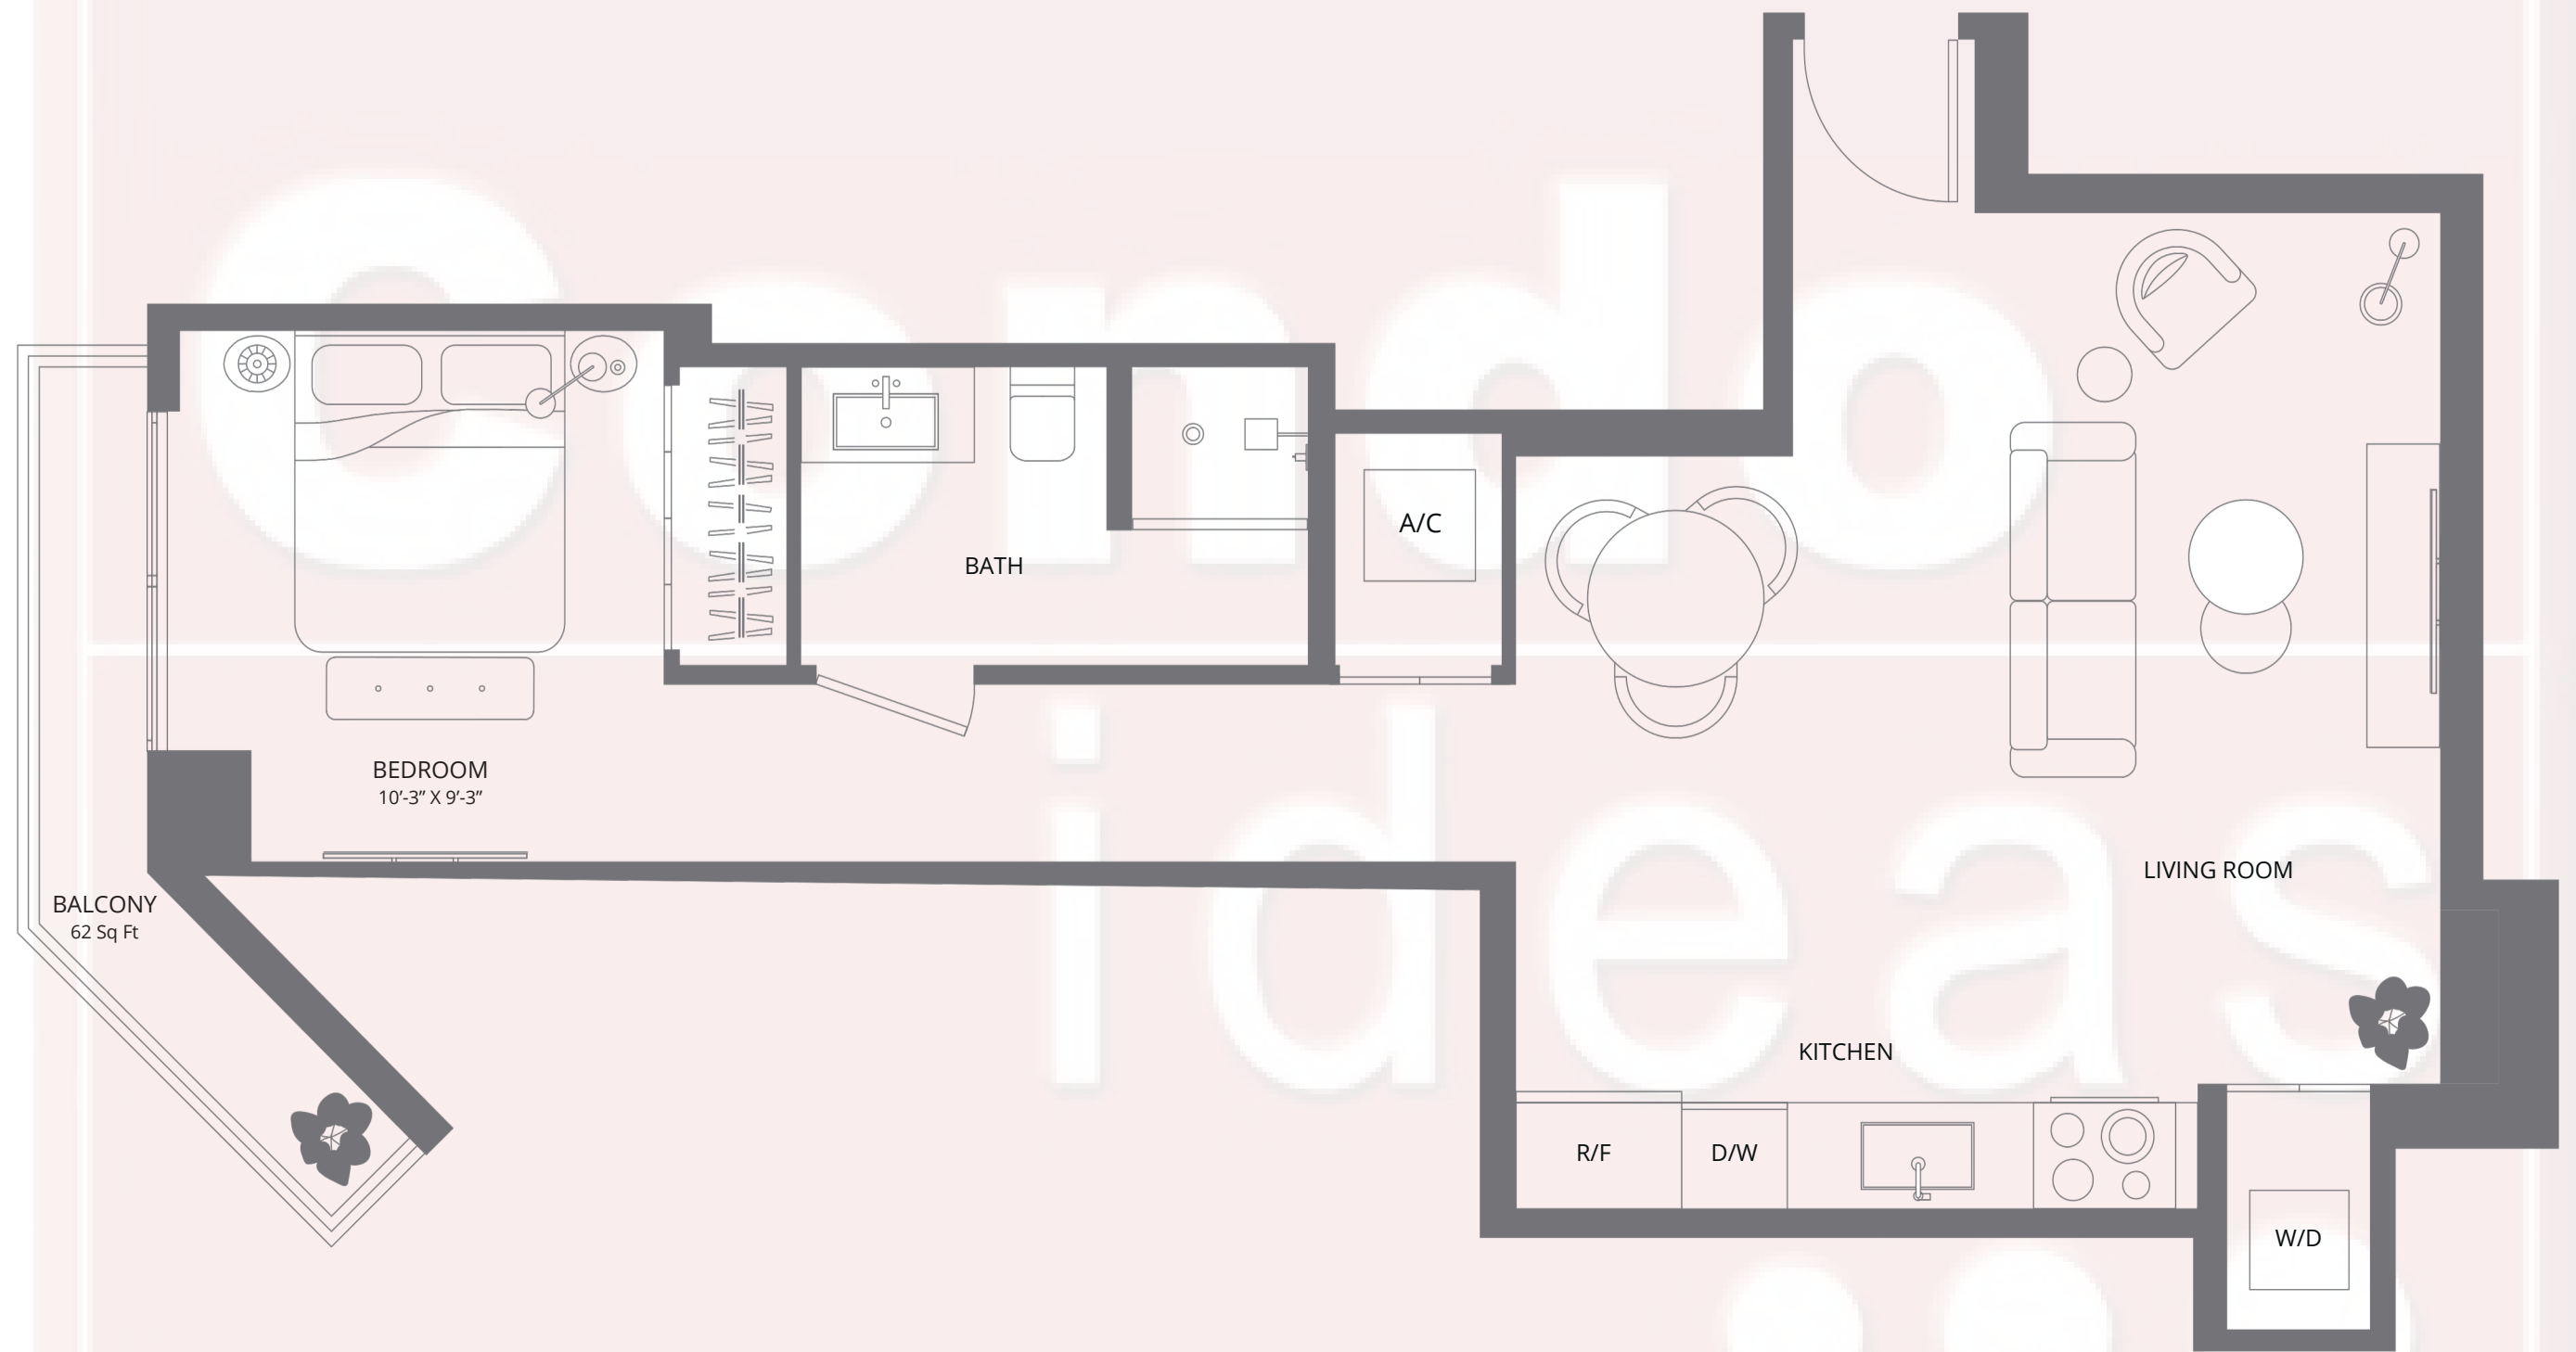

RESIDENCE 15

JR. SUITE | 1 BATH
LEVELS 14 - 47

LIVING AREA	641 SQ FT	59.55 M2
BALCONY	62 SQ FT	5.75 M2
TOTAL	703 SQ FT	65.31 M2

BISCAYNE BAY