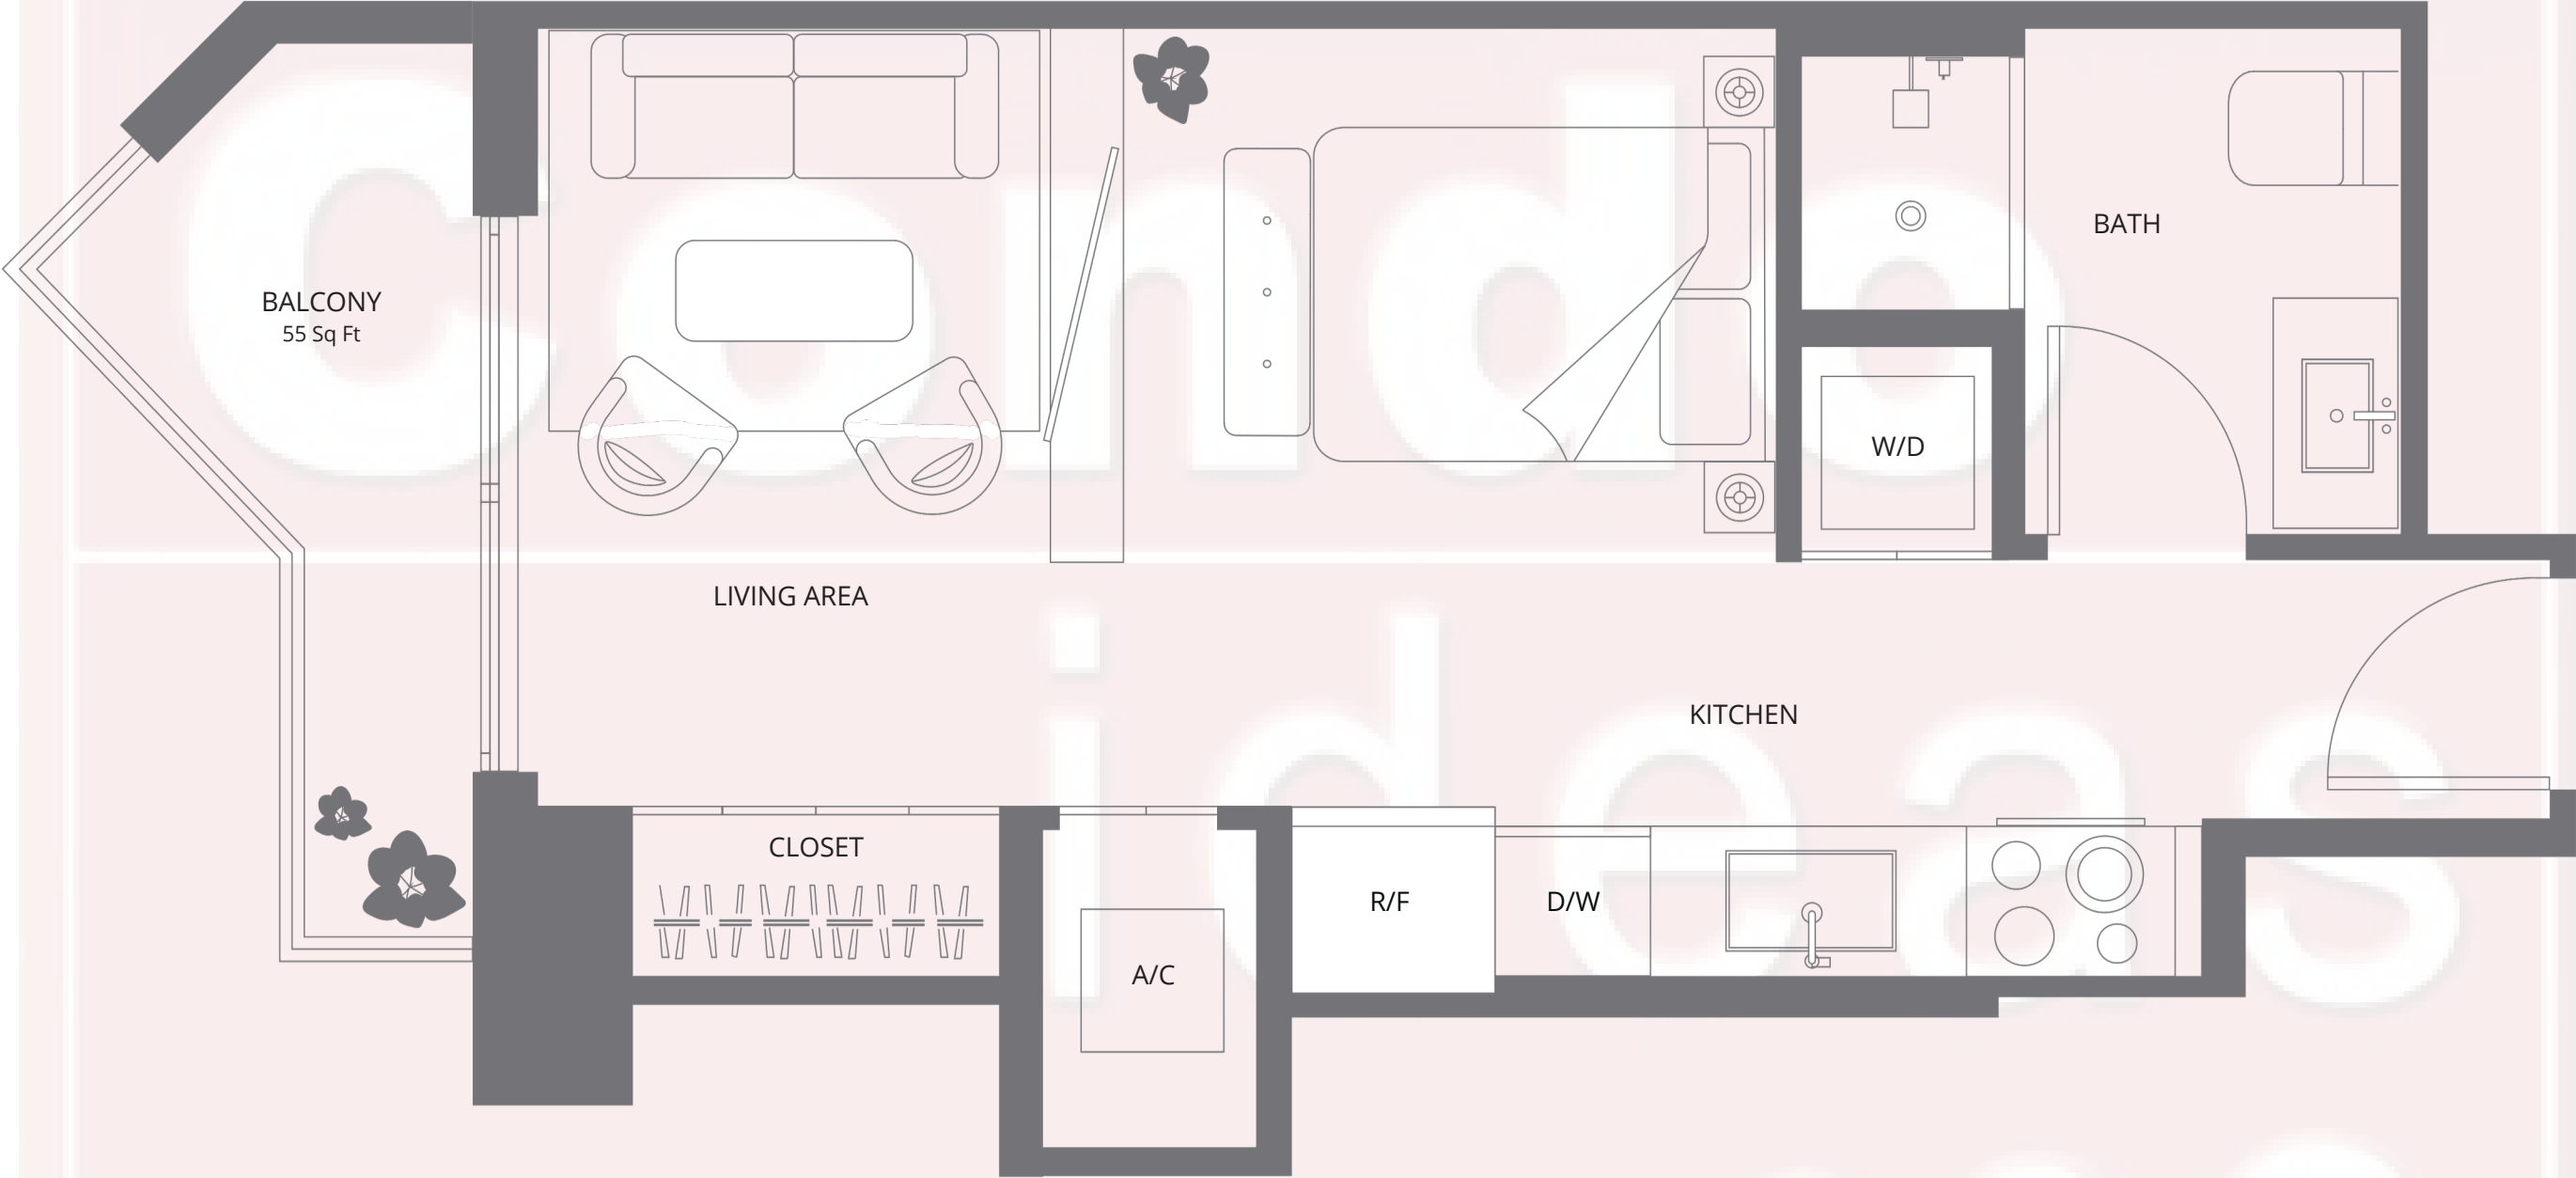

RESIDENCE 13

JR. SUITE | 1 BATH
LEVELS 14 - 47

LIVING AREA	404 SQ FT	37.53 M2
BALCONY	55 SQ FT	5.10 M2
TOTAL	459 SQ FT	42.64 M2

BISCAYNE BAY