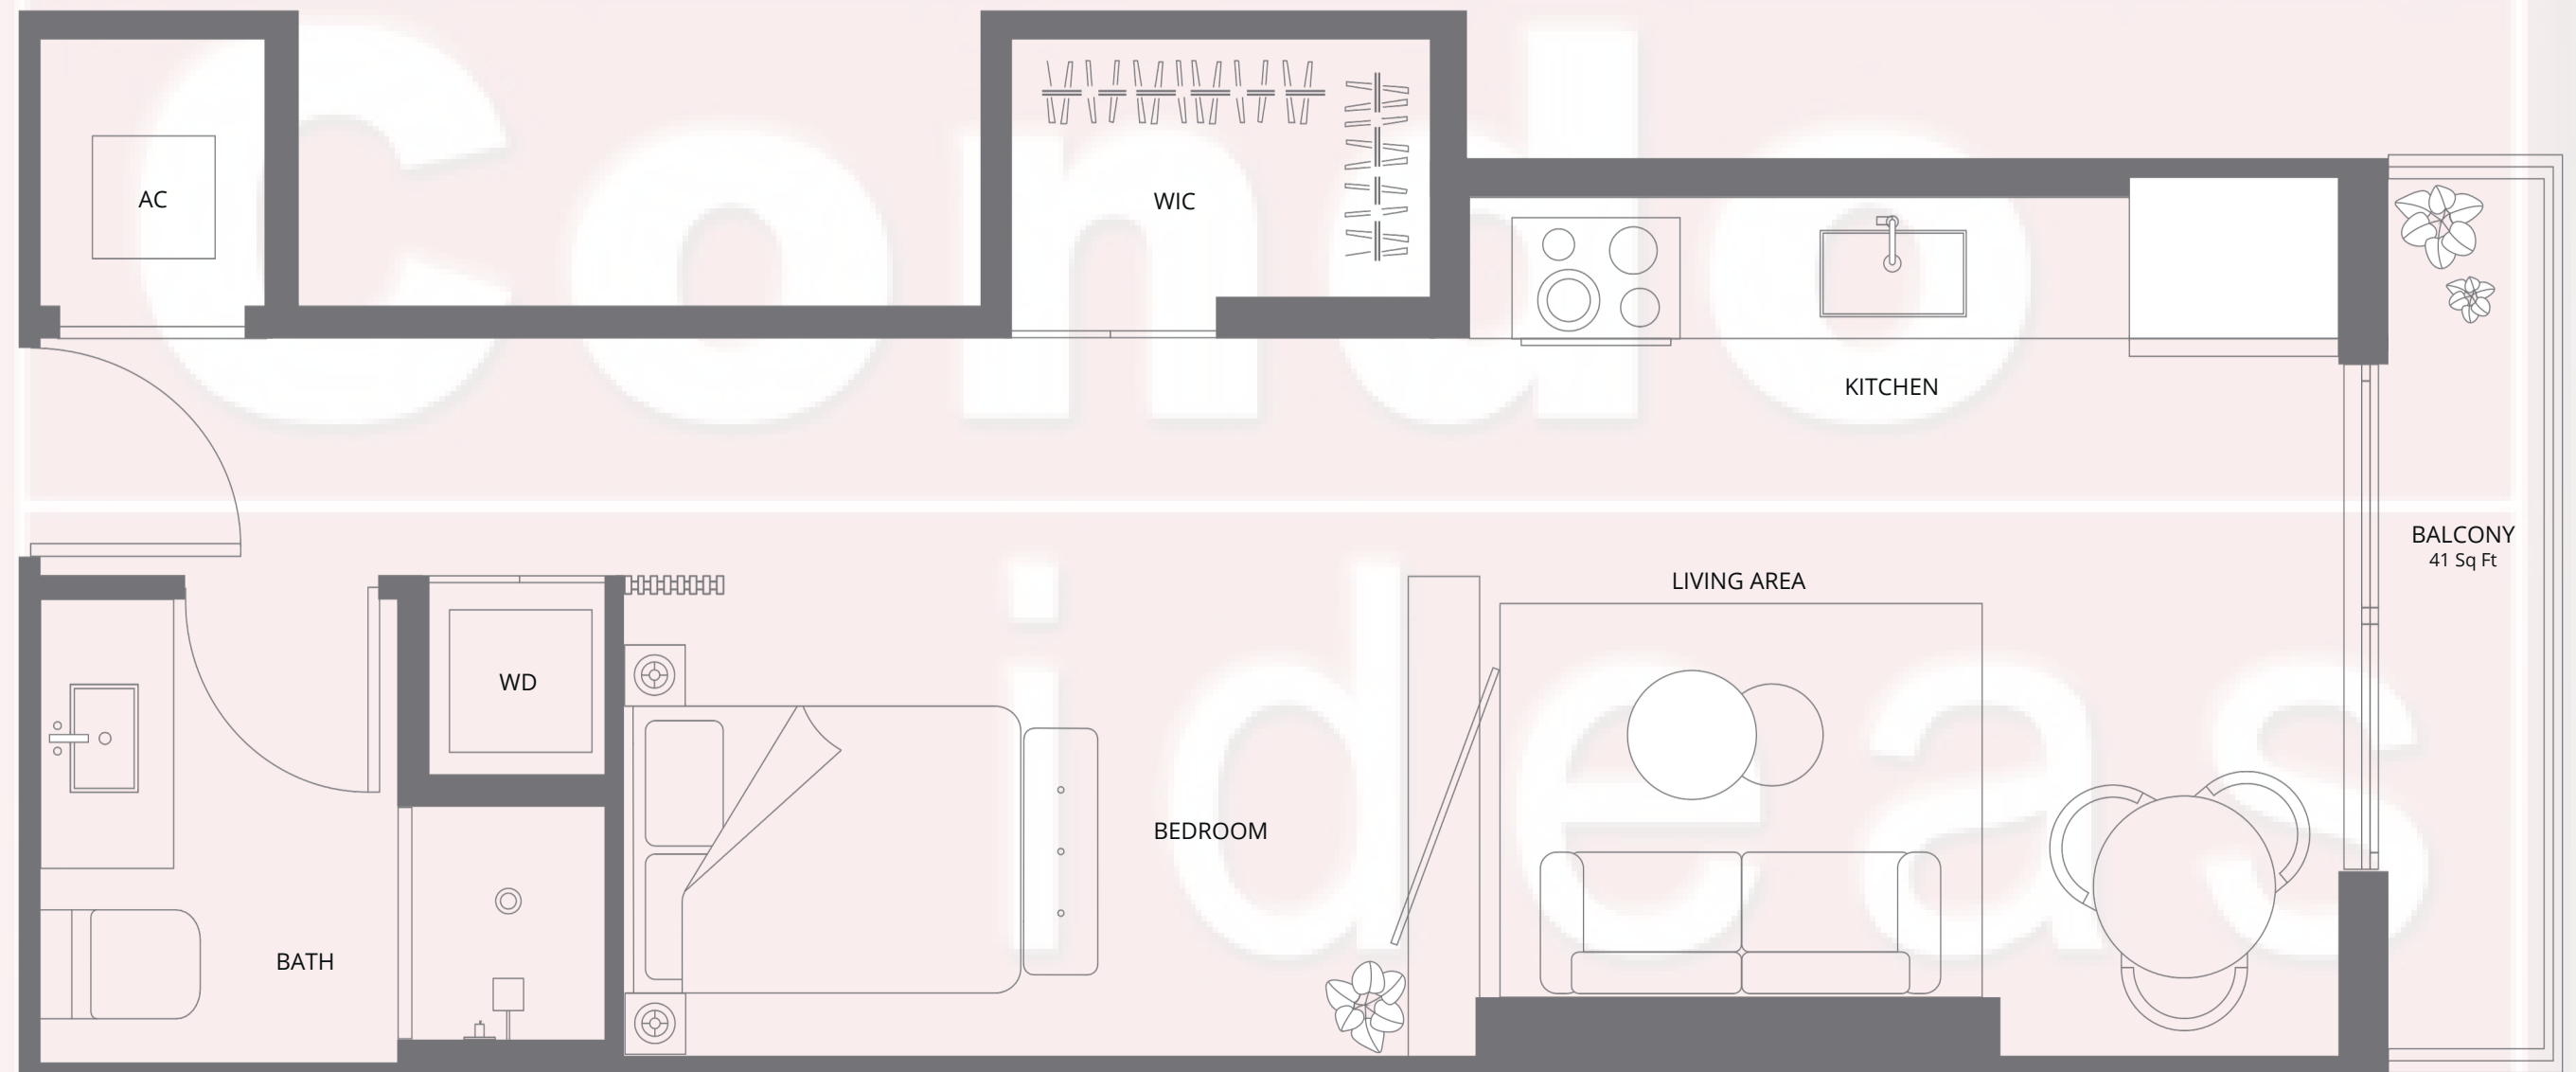

RESIDENCE 07

JR. SUITE | 1 BATH
LEVELS 14 - 47

LIVING AREA	494 SQ FT	45.89 M2
BALCONY	41 SQ FT	3.80 M2
TOTAL	535 SQ FT	49.70 M2

BISCAYNE BAY