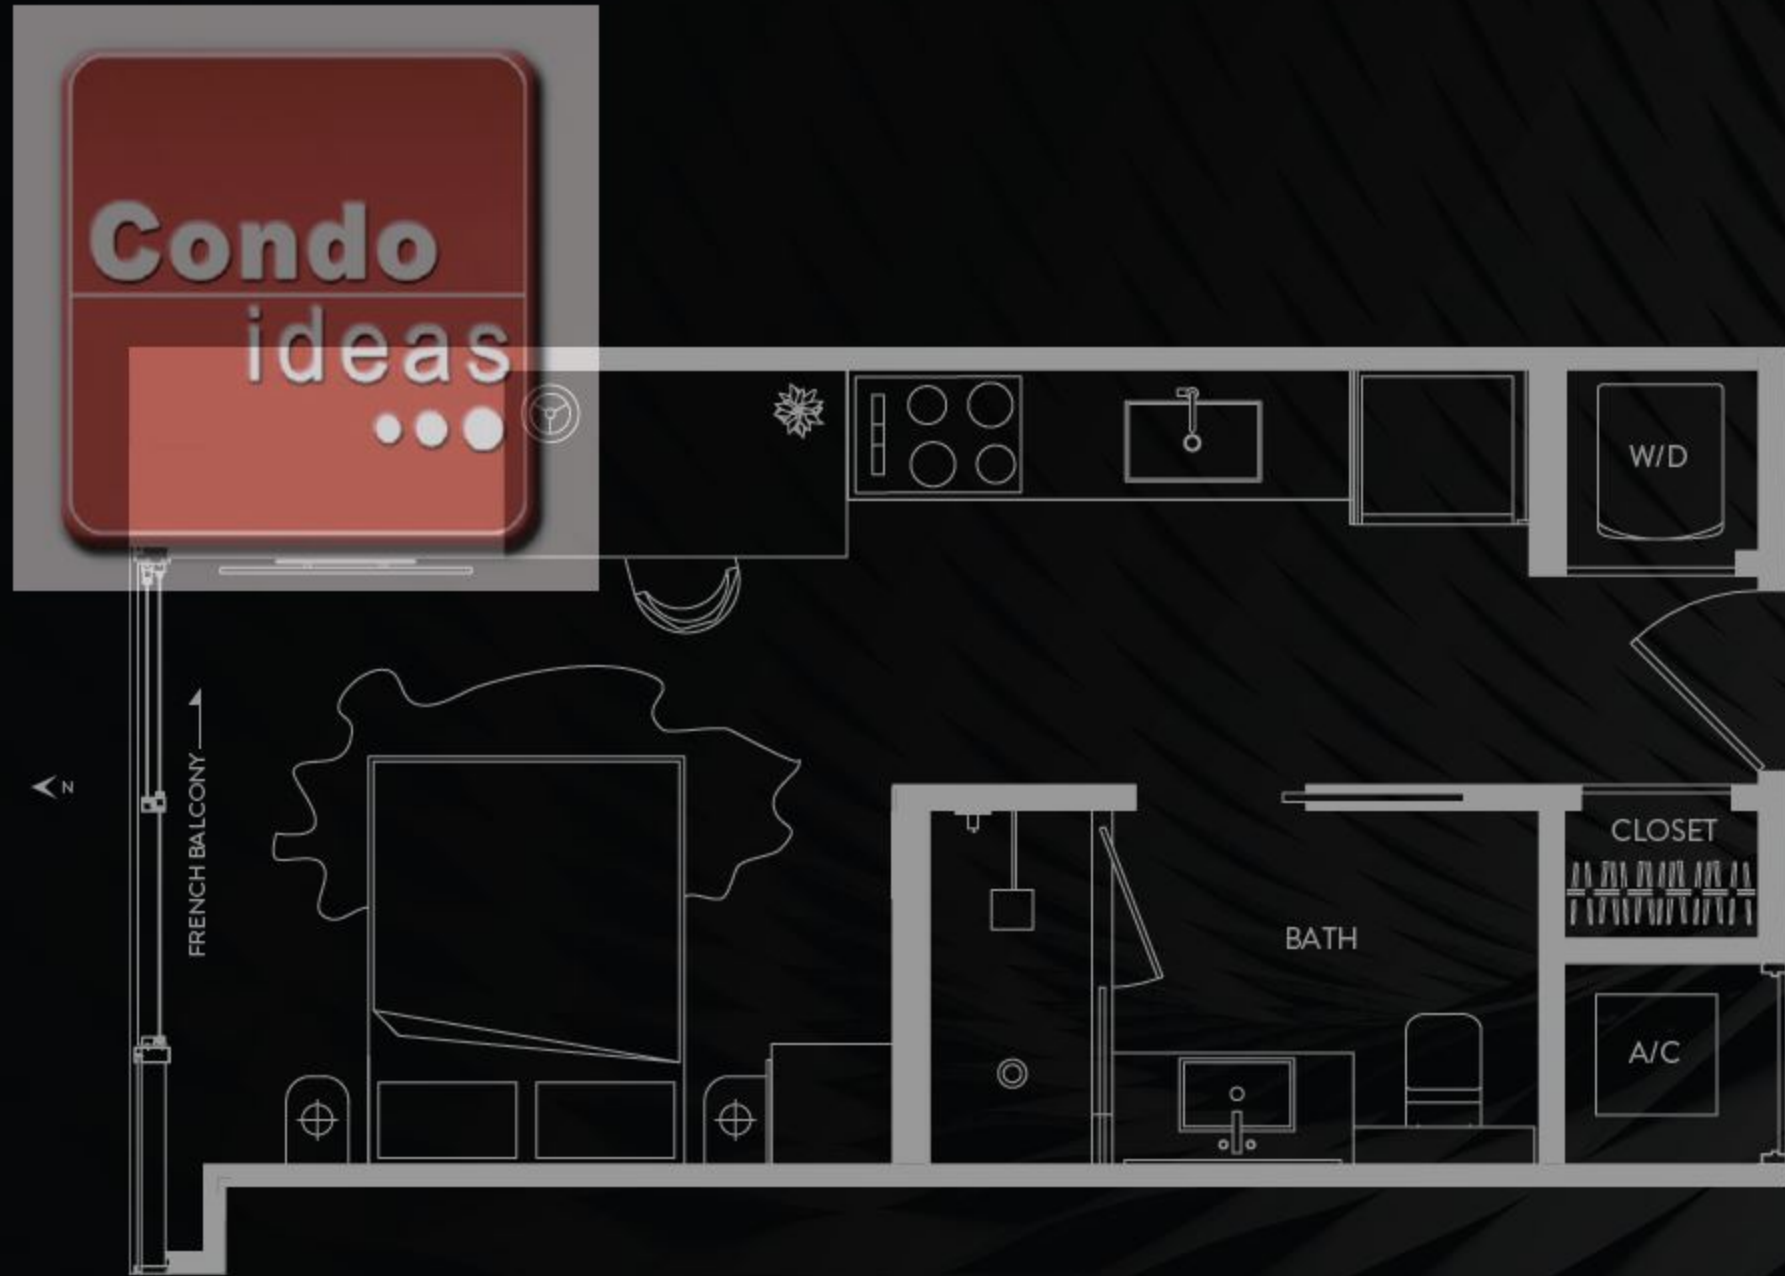

BEYOND
RESIDENCE

02

STUDIO | 1 BATH

LEVELS 16-46

LIVING AREA: 384 S.F. | 35.67 M2

SIGNATURE BRIDGE

LIFE BEYOND