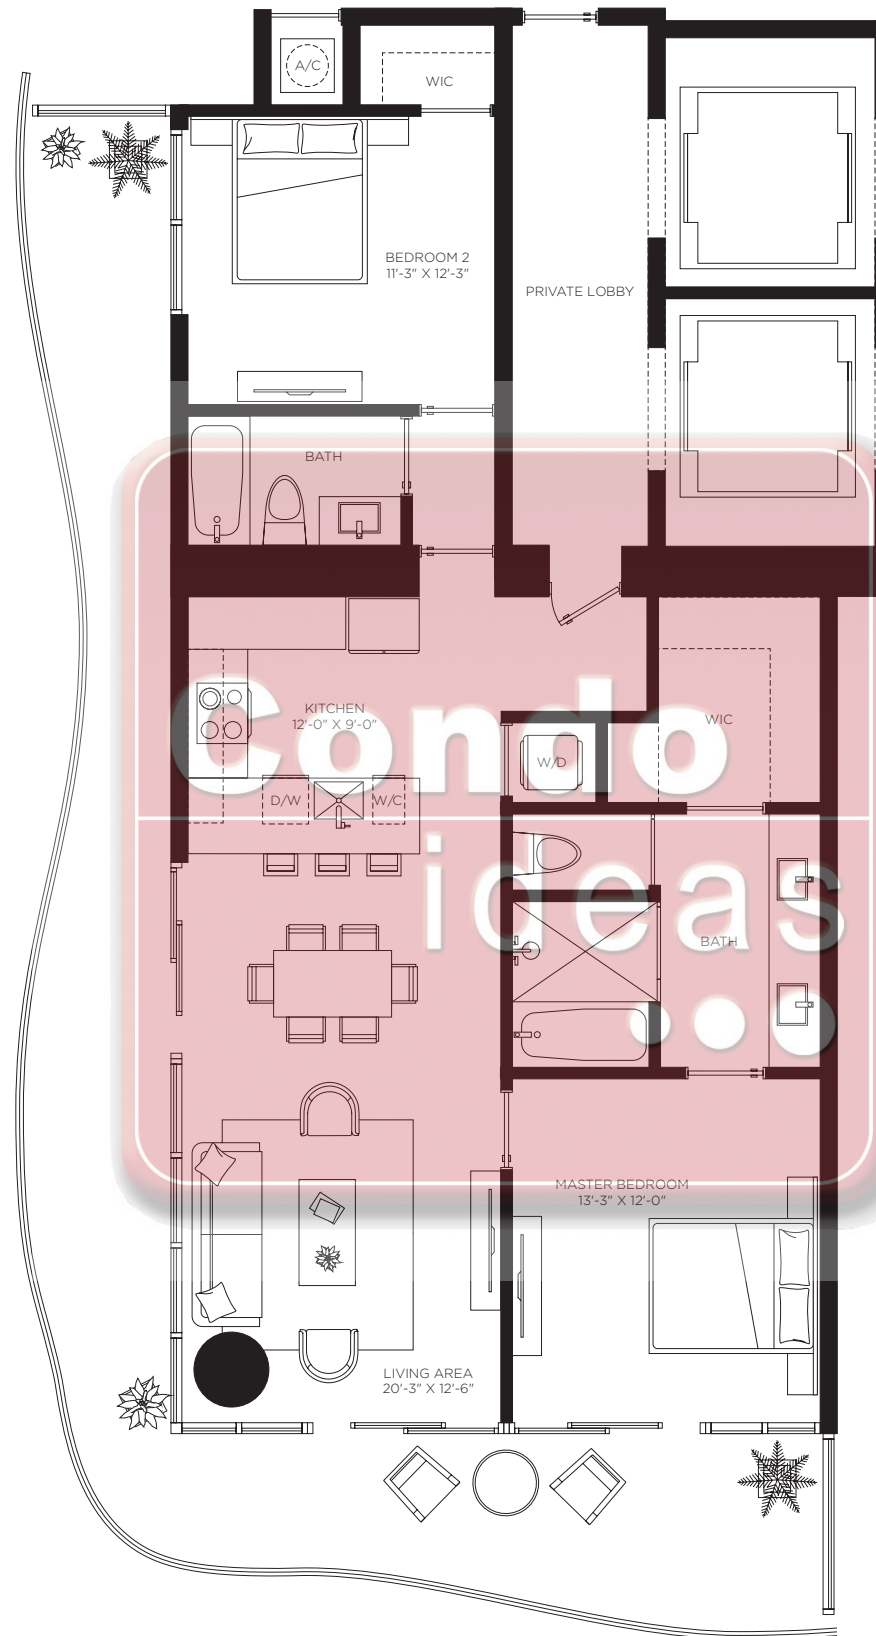

Casa 02

Floors 2 through 46

Two Bedrooms
Two Bathrooms

AC Area

1,303 sf / 121 m²

Outdoor Area

464 sf / 43 m²

Total Area

1,767 sf / 164 m²

Downtown Views

Casa Bella

RESIDENCES

by **B&BITALIA**

The Art of Italian Living Curated by Piero Lissoni