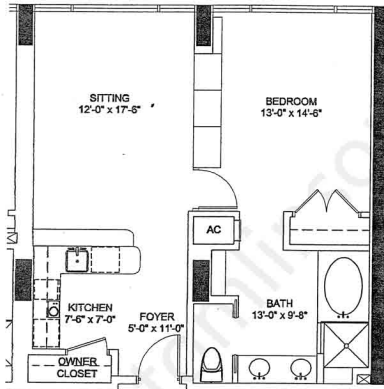

Condoideas Realty Group
90 Alton Road, Miami Beach, FL, 33139
www.condoideas.com
info@condoideas.com

CANYON RANCH - CARILLON HOTEL-CONDO

UNIT CR-N

1 Bedroom / 1 Bathroom
720 Interior Square Feet (68.89 m2)