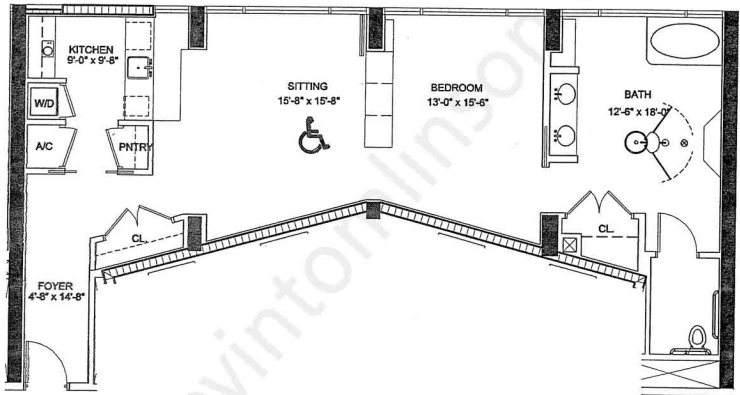

Condoideas Realty Group
90 Alton Road, Miami Beach, FL, 33139
www.condoideas.com
info@condoideas.com

CANYON RANCH - CARILLON HOTEL-CONDO

UNIT CR-P

1 Bedroom / 1 Bathroom
920 Interior Square Feet [85.47 m2]