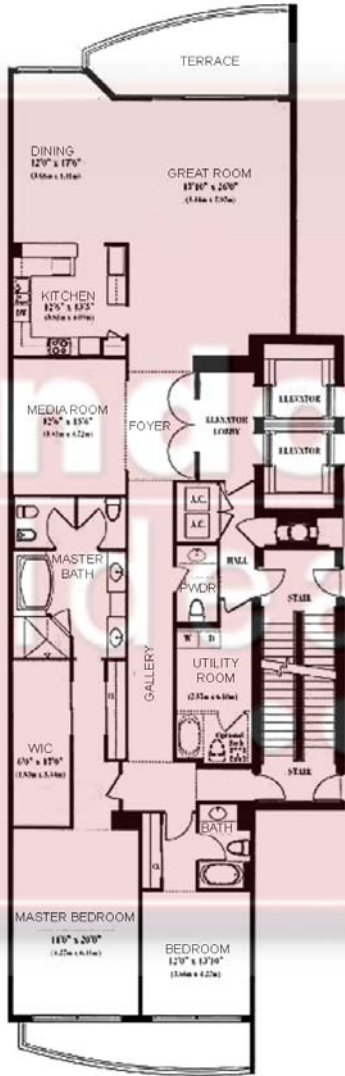

RESIDENCE 07
2 BEDROOMS/ 3.5 BATHS

FLOOR PLAN
C
3,410 sq ft.

Contact: Condoideas.com
Tel.(305) 428-2439
Fax.(305) 675-2779
Email. Info@condoideas.com
Web www.condoideas.com
Condoideas.com is an independent service provider
and is not affiliated with the developer