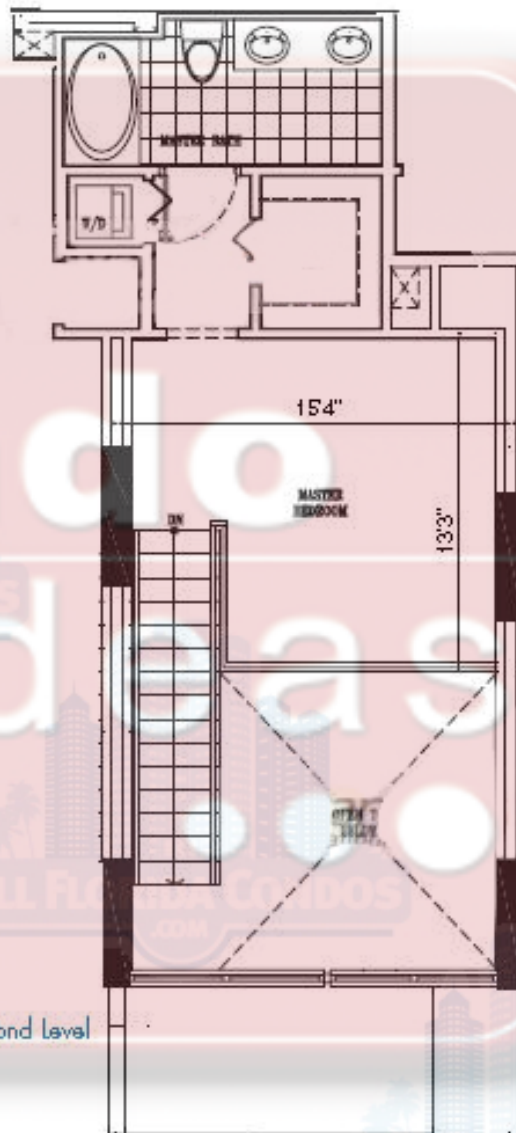

First Level

Second Level

UNIT 14 FLOORS 3-24

Contact: Condoideas.com

Tel.(305) 428-2439

Fax.(305) 675-2779

Email: Info@condoideas.com

Web www.condoideas.com

Condoideas.com is an independent service provider
and is not affiliated with the developer

UNIT 14

1 Bedroom, 1.5 Bath

First Level	453 SF
Second Level	379 SF
2nd Level Open Space	155 SF
Total	987 SF

Terrace 71 SF

GRAND TOTAL: 1058 SF