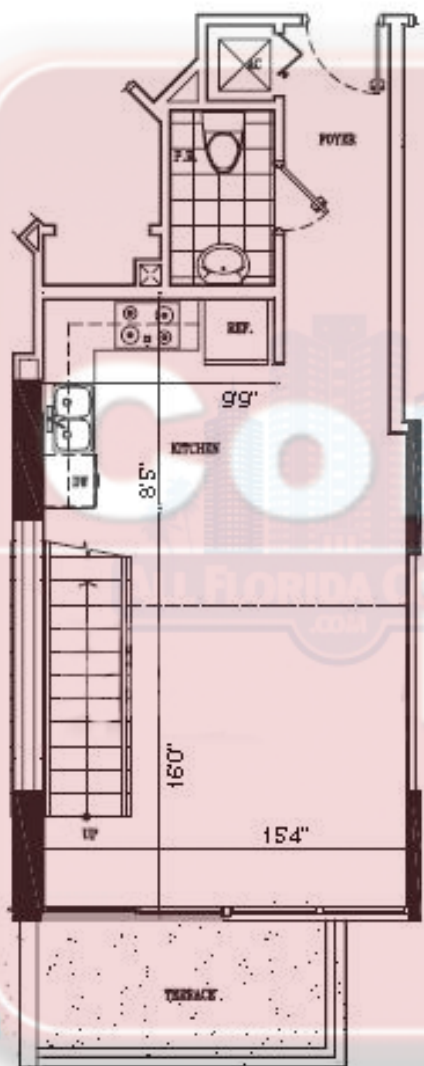

First Level

Second Level

UNIT 14 FLOORS 3-24

Contact: Condoideas.com

Tel.(305) 428-2439

Fax.(305) 675-2779

Email: Info@condoideas.com

Web www.condoideas.com

Condoideas.com is an independent service provider
and is not affiliated with the developer

UNIT 14

1 Bedroom, 1.5 Bath

First Level	453 SF
Second Level	379 SF
2nd Level Open Space	155 SF
Total	987 SF

Terrace 71 SF

GRAND TOTAL: 1058 SF