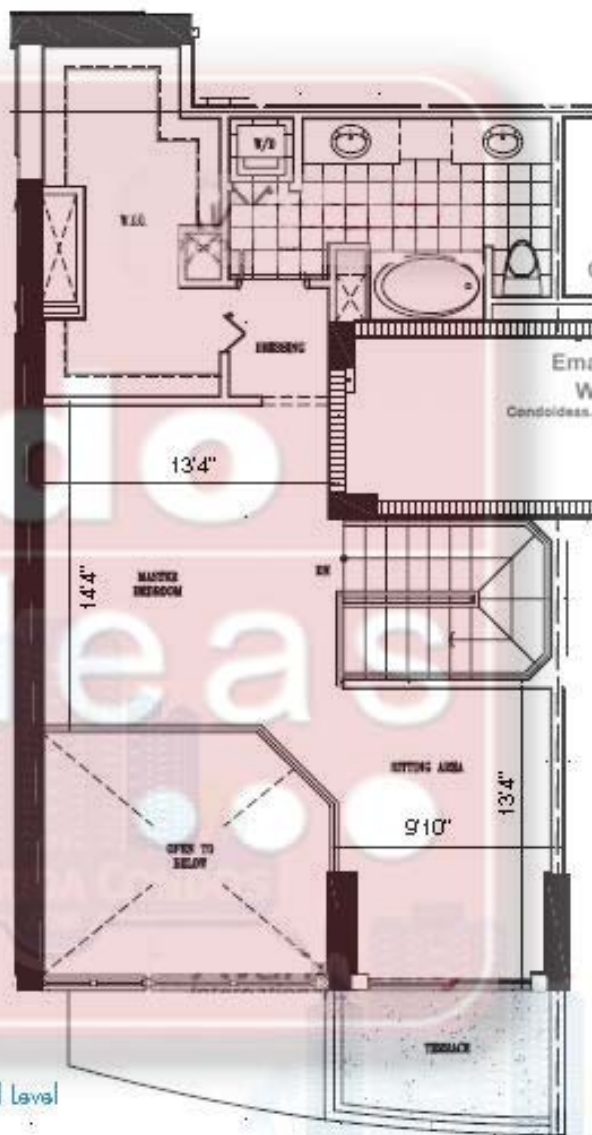

First Level

Second Level

**UNIT 10
FLOORS 3-24**

Contact: Condoideas.com
 Tel.(305) 428-2439
 Fax.(305) 675-2779
 Email. Info@condoideas.com
 Web www.condoideas.com
 Condoideas.com is an independent service provider
 and is not affiliated with the developer

UNIT 10

2 Bedroom, 2 Bath

First Level	643 SF
Second Level	658 SF
2nd Level Open Space	140 SF
Total	1,441 SF

Terrace 1	110 SF
Terrace 2	61 SF

GRAND TOTAL: 1612 SF