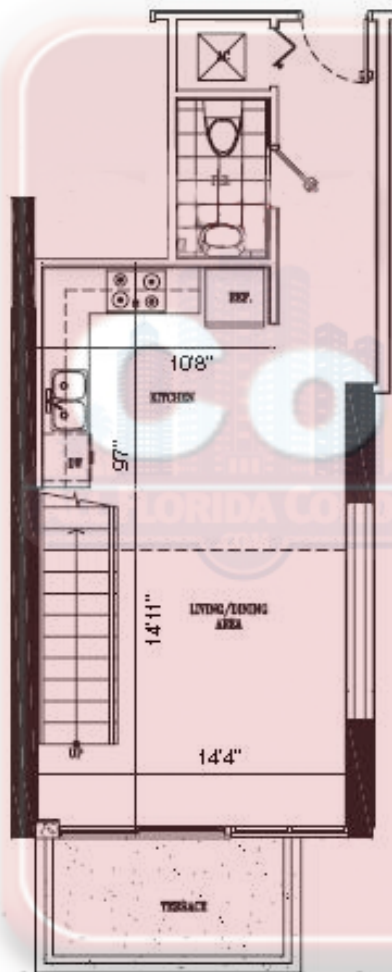

First Level

Second Level

**UNIT 06**  
**FLOORS 3-24**

Contact: Condoideas.com  
 Tel.(305) 428-2439  
 Fax.(305) 675-2779  
 Email. Info@condoideas.com  
 Web www.condoideas.com  
 Condoideas.com is an independent service provider  
 and is not affiliated with the developer

**UNIT 06**

1 Bedroom, 1.5 Bath

First Level	450 SF
Second Level	463 SF
2nd Level Open Space	143 SF
<b>Total</b>	<b>1056 SF</b>

Terrace	65 SF
<b>GRAND TOTAL:</b>	<b>1121 SF</b>