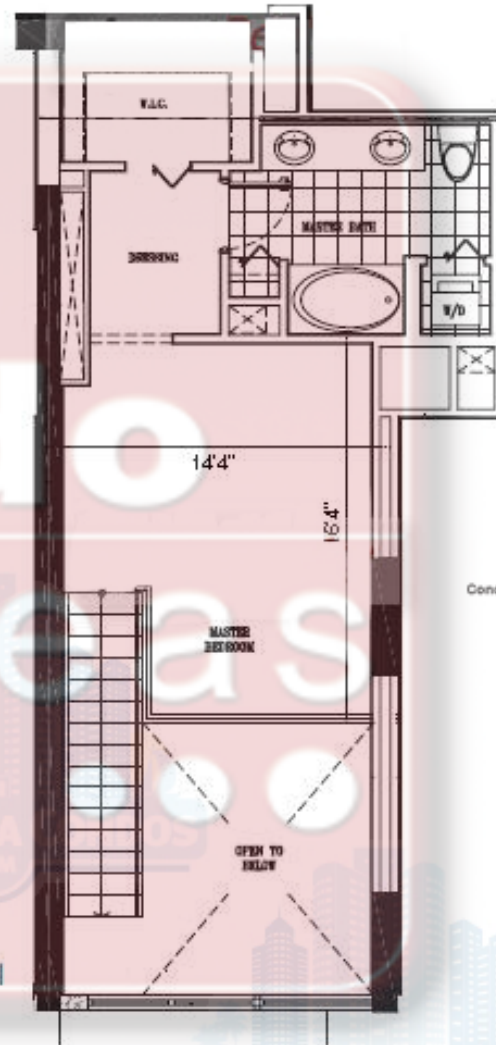

First Level

Second Level

**UNIT 06**  
**FLOORS 3-24**

Contact: Condoideas.com  
 Tel.(305) 428-2439  
 Fax.(305) 675-2779  
 Email. Info@condoideas.com  
 Web www.condoideas.com  
 Condoideas.com is an independent service provider  
 and is not affiliated with the developer

**UNIT 06**

1 Bedroom, 1.5 Bath

First Level	450 SF
Second Level	463 SF
2nd Level Open Space	143 SF
<b>Total</b>	<b>1056 SF</b>

Terrace	65 SF
<b>GRAND TOTAL:</b>	<b>1121 SF</b>