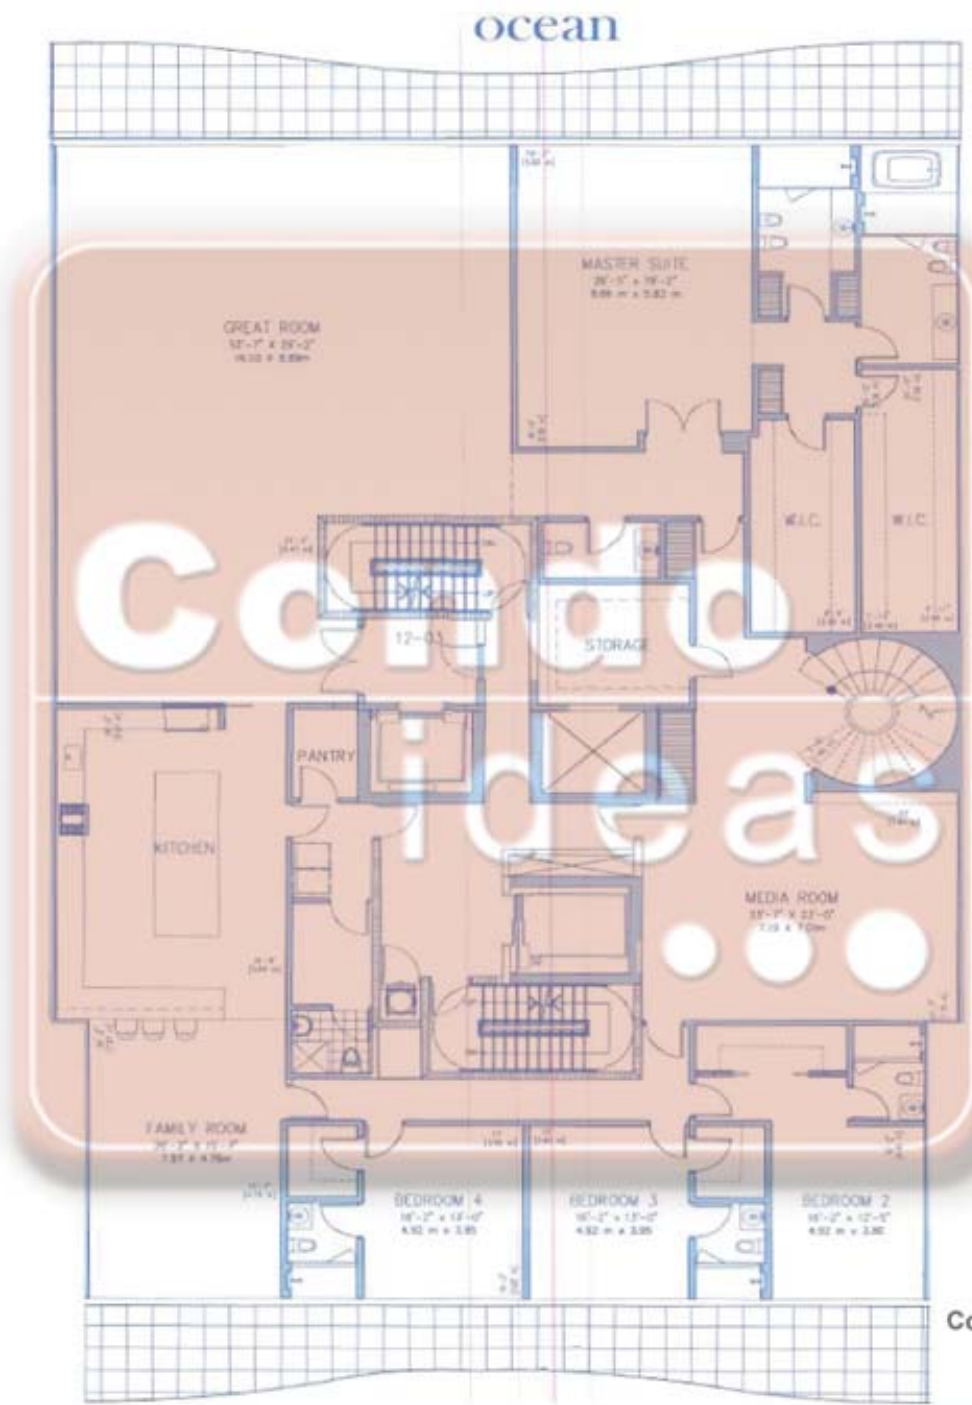

12 (03-04)

RESIDENCE

646.00 + 98.00 = 744.00m².

6.953 + 1.054 = 8.007sf.

Contact: Condoideas.com
Tel.(305) 428-2439
Fax.(305) 675-2779
Email. Info@condoideas.com
Web www.condoideas.com
Condoideas.com is an independent service provider
and is not affiliated with the developer