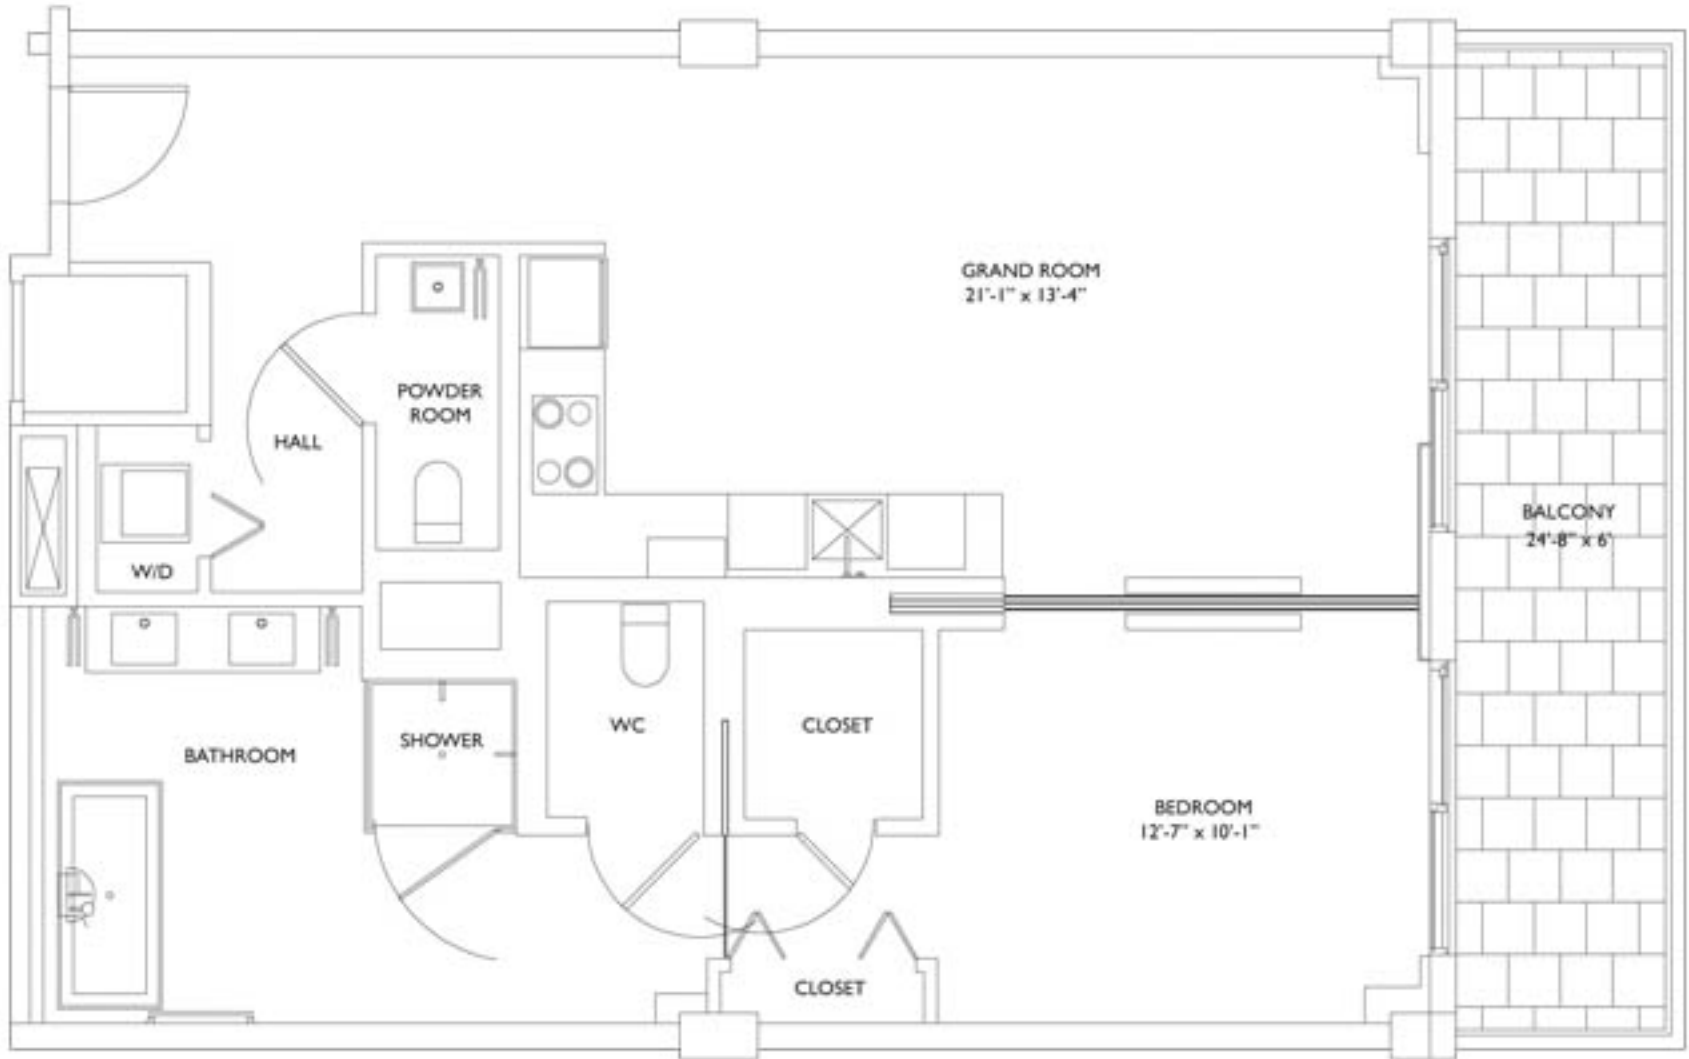

Boulan South Beach
Unit 05/06
1B/1.5B
1009 SqFt (856 + 153 Balcony)

Condoideas Realty Group
90 Alton Road
Miami Beach, FL, 33139
www.condoideas.com
info@condoideas.com